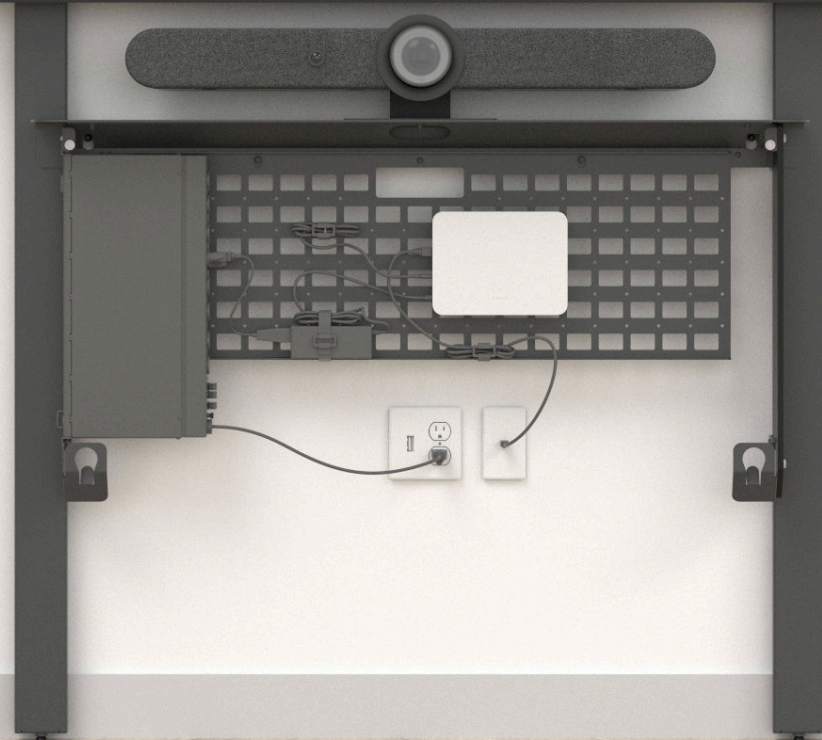

Heckler

Beautifully Executed Video Meetings

Video Meeting Hub for Heckler AV Wall
H807

Heckler

Create an ideal home for all your video meeting devices with Video Meeting Hub. This accessory for your Heckler AV Wall creates an attractive focal point in your meeting rooms that has the presence of modern furniture without occupying precious room space or floor space.

Features

Slim-profile shelf for positioning your conference cameras at the perfect height.

Device panel enables preconfiguration of small components and cabling.

2RU total rack-mount component mounting. 1RU on each side.

Sculpted front panel, wrapped in premium Maharam fabric.

Designed to make use of, and visually obscure, pre-existing power and data wall outlets.

Easy cable routing to all components - no in-wall cable routing required.

Ships conveniently by small package shipping services.

Shelf features a camera-mounting slot to ensure your conferencing camera remains in place.

Heckler

Specifications

SKU and Color	H807-BG Black Grey H807-OW Off White H807-BL Blue H807-GN Green H807-HY Honey
---------------	---