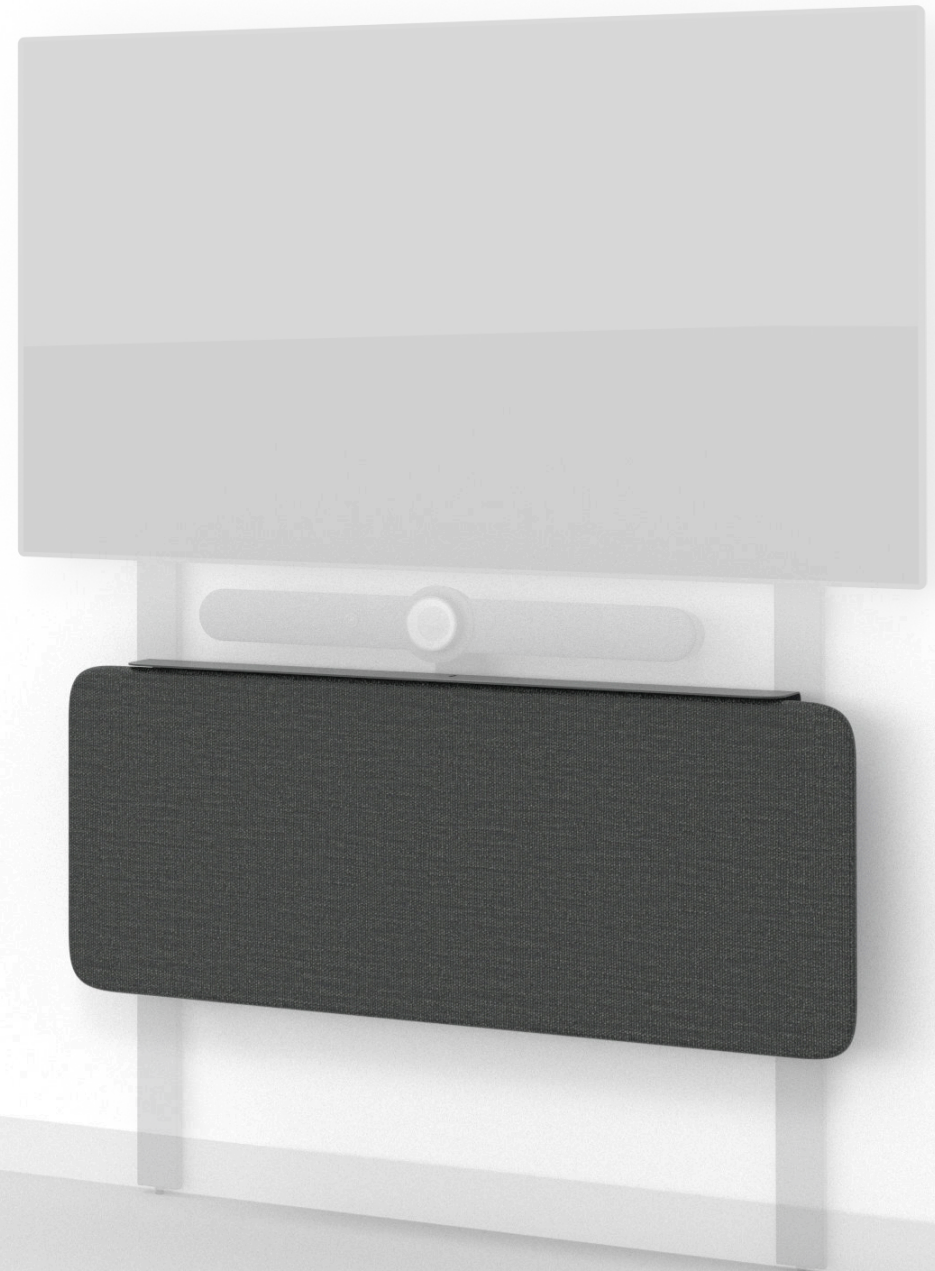

Features

Slim-profile shelf for positioning your conference cameras at the perfect height.

Device panel enables preconfiguration of small components and cabling.

2RU total rack-mount component mounting. 1RU on each side.

Sculpted front panel, wrapped in premium Maharam fabric.

Designed to make use of, and visually obscure, pre-existing power and data wall outlets.

Easy cable routing to all components - no in-wall cable routing required.

Install Video Meeting Hub to Heckler AV Wall Structure at your preferred height.

Unique front panel attachment system enables fast, tool-less access, installation, and removal.

Front panel rests open for convenient component maintenance.

Ships conveniently by small package shipping services.

Shelf features a camera-mounting slot to ensure your conferencing camera remains in place.

Heckler

Specifications

SKU and Color	H807-BG Black Grey H807-OW Off White H807-BL Blue H807-GN Green H807-HY Honey
---------------	---