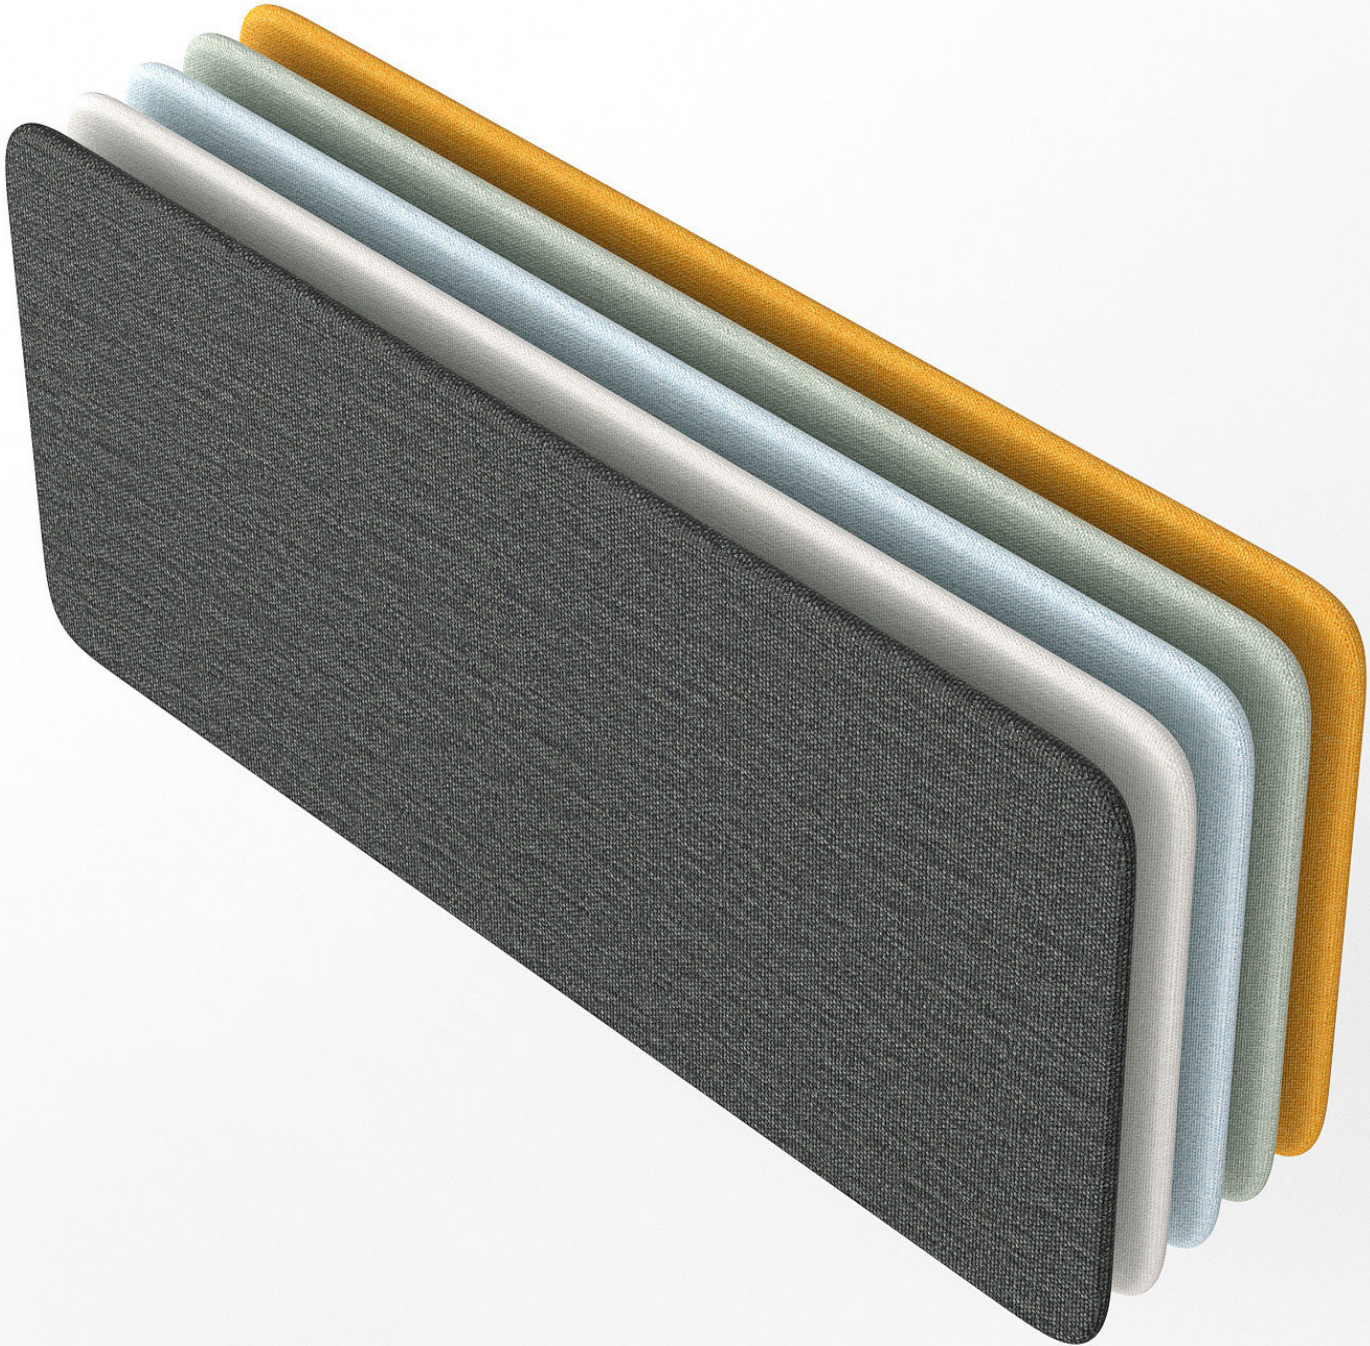

Heckler

Beautifully Executed Video Meetings

Video Meeting Hub for Heckler AV Wall
H807

Heckler

Create an ideal home for all your video meeting devices with Video Meeting Hub. This accessory for your Heckler AV Wall creates an attractive focal point in your meeting rooms that has the presence of modern furniture without occupying precious room space or floor space.

Features

Slim-profile shelf for positioning your conference cameras at the perfect height.

Device panel enables preconfiguration of small components and cabling.

2RU total rack-mount component mounting. 1RU on each side.

Sculpted front panel, wrapped in premium Maharam fabric.

Designed to make use of, and visually obscure, pre-existing power and data wall outlets.

Easy cable routing to all components - no in-wall cable routing required.

Material	Powdercoated steel Powdercoated aluminum High-density urethane (HDU) front panel wrapped in polyester fabric Felt side panels
----------	--

Country of Origin	US
-------------------	----

In the box	Shelf Device Panel Fabric Cover Felt Side Panels Side Bracket Sets Assembly hardware
------------	---