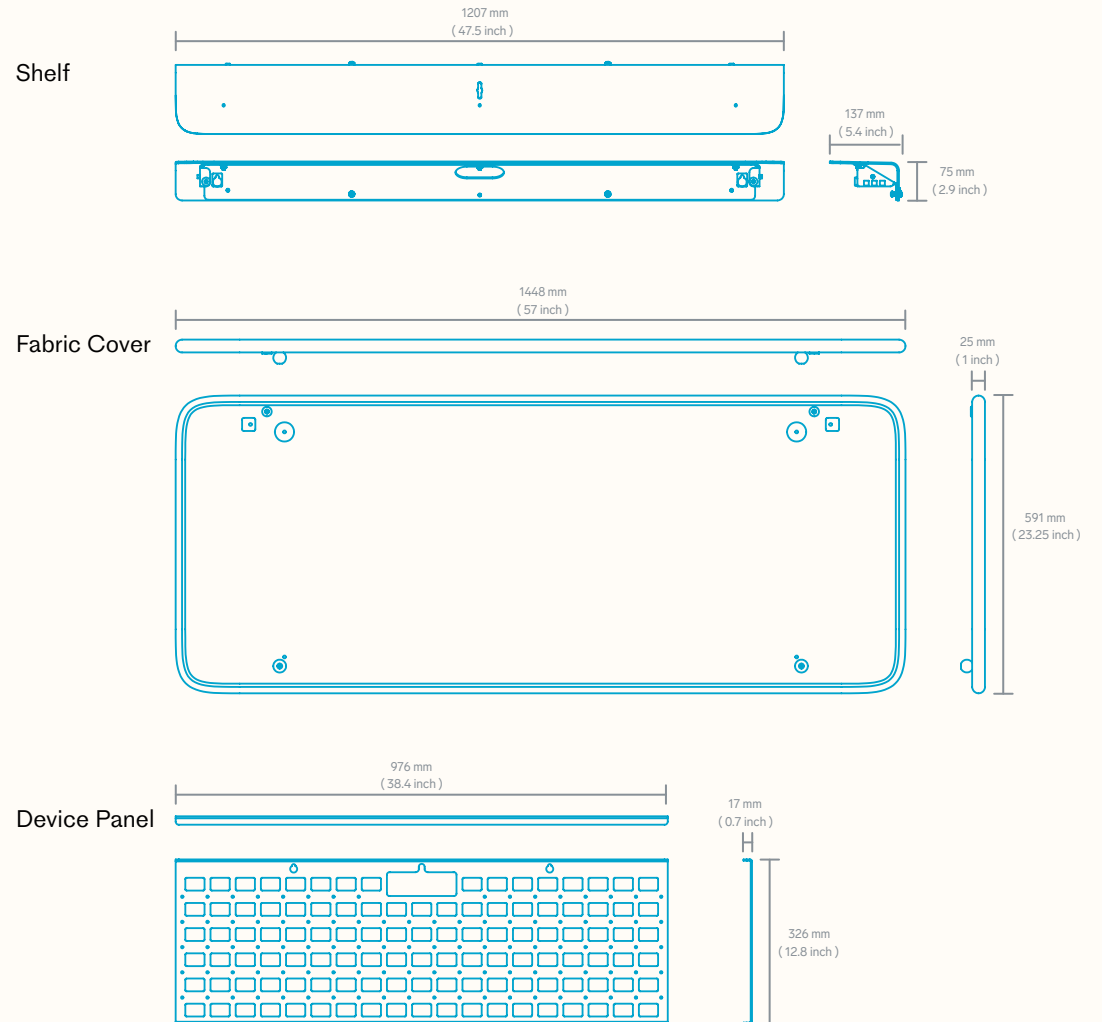

Heckler

Specifications

SKU and Color	H807-BG Black Grey H807-OW Off White H807-BL Blue H807-GN Green H807-HY Honey

Warranty	Two years

Shelf Dimension	47.5 x 5.4 x 2.9 inches (1207 x 137 x 75 mm)
Shelf Weight	11 lbs (5 kg)
Fabric Cover Dimension	57 x 23.25 x 1 inches (1448 x 591 x 25 mm)
Fabric Cover Weight	13 lbs (5.9 kg)
Device Panel Dimension	38.4 x 12.8 x 0.7 inches (976 x 326 x 17 mm)
Device Panel Weight	3.43 lbs (1.6 kg)
Shipping Dimension	59 x 25 x 5 inches (1499 x 635 x 127 mm)
Shipping Weight	40 lbs (18.1 kg)

Material	Powdercoated steel Powdercoated aluminum High-density urethane (HDU) front panel wrapped in polyester fabric Felt side panels

Country of Origin	US

In the box	Shelf Device Panel Fabric Cover Felt Side Panels Side Bracket Sets Assembly hardware

**For more information, contact
Heckler or your favorite Heckler
Authorized Dealer.**

**hecklerdesign.com
sales@hecklerdesign.com
(844) 432-5930**