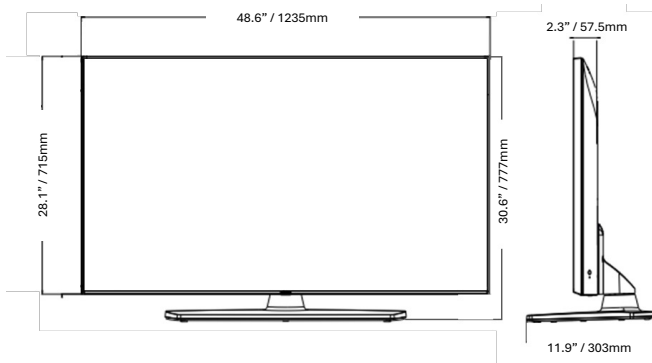

# DIMENSIONED DRAWINGS

75"

65"

55"

50"

43"

SPECIFICATIONS

		75UK343H0UD	65UK343H0UD	55UK343H0UA	50UK343H0UA	43UK343H0UA	
DISPLAY	Category	Commercial Lite	Commercial Lite	Commercial Lite	Commercial Lite	Commercial Lite	
	Size	75"	65"	55"	50"	43"	
	Resolution	4K Ultra HD (3,840 x 2,160)	4K Ultra HD (3,840 x 2,160)	4K Ultra HD (3,840 x 2,160)	4K Ultra HD (3,840 x 2,160)	4K Ultra HD (3,840 x 2,160)	
	Brightness (Typ.)	285 nits	305 nits	305 nits	330 nits	245 nits	
VIDEO	HDR_HDR 10 Pro	YES	YES	YES	YES	YES	
	HDR_HLG (Hybrid Log Gamma)	YES	YES	YES	YES	YES	
	Game Optimizer	YES	YES	YES	YES	YES	
AUDIO	Speakers	20W	20W	20W	20W	20W	
	AI Sound	YES	YES	YES	YES	YES	
BROADCAST	Digital	ATSC / Clear QAM	ATSC / Clear QAM	ATSC / Clear QAM	ATSC / Clear QAM	ATSC / Clear QAM	
	Analog	NTSC	NTSC	NTSC	NTSC	NTSC	
SMART FEATURES	webOS version	webOS 25	webOS 25	webOS 25	webOS 25	webOS 25	
	HDMI eARC/ARC	YES (HDMI2)	YES (HDMI2)	YES (HDMI2)	YES (HDMI2)	YES (HDMI2)	
HOSPITALITY FEATURES	Quick Menu (Customizable Portal)	YES	YES	YES	YES	YES	
	USB Cloning	YES	YES	YES	YES	YES	
	Diagnostics	YES (Self Diagnostics(USB))	YES (Self Diagnostics(USB))	YES (Self Diagnostics(USB))	YES (Self Diagnostics(USB))	YES (Self Diagnostics(USB))	
	HTNG-CEC (Version)	YES (1.4)	YES (1.4)	YES (1.4)	YES (1.4)	YES (1.4)	
	Simplink (HDMI-CEC) (Version)	YES (1.4)	YES (1.4)	YES (1.4)	YES (1.4)	YES (1.4)	
	IR Out	YES (RS-232C, ECI)	YES (RS-232C, ECI)	YES (RS-232C, ECI)	YES (RS-232C, ECI)	YES (RS-232C, ECI)	
	Multi-code IR	YES	YES	YES	YES	YES	
	Welcome Video	YES	YES	YES	YES	YES	
	Welcome Screen (Splash Image)	YES	YES	YES	YES	YES	
	Insert Image	YES	YES	YES	YES	YES	
	External Speaker Out / Line Out	YES / NO	YES / NO	YES / NO	YES / NO	YES / NO	
	Port Block	YES	YES	YES	YES	YES	
	Lock mode	YES (Limited)	YES (Limited)	YES (Limited)	YES (Limited)	YES (Limited)	
Energy Saving mode	YES	YES	YES	YES	YES		
CONNECTIVITY	<b>Rear</b>						
	Optical Digital Audio Out	YES	YES	YES	YES	YES	
	HDMI In	Yes (HDMI 1)	Yes (HDMI 1)	Yes (HDMI 1)	Yes (HDMI 1)	Yes (HDMI 1)	
	ECI (RJ12)	YES	YES	YES	YES	YES	
	Antenna/Cable In (Coax)	YES	YES	YES	YES	YES	
	<b>Side</b>						
	HDMI In	YES (HDMI 2, HDMI 3)	YES (HDMI 2, HDMI 3)	YES (HDMI 2, HDMI 3)	YES (HDMI 2, HDMI 3)	YES (HDMI 2, HDMI 3)	
	Service Only	YES (3.5mm TRS)	YES (3.5mm TRS)	YES (3.5mm TRS)	YES (3.5mm TRS)	YES (3.5mm TRS)	
	USB 2.0	YES	YES	YES	YES	YES	
	RS-232C (Control & Service)	YES (3.5mm TRRS)	YES (3.5mm TRRS)	YES (3.5mm TRRS)	YES (3.5mm TRRS)	YES (3.5mm TRRS)	
	External Speaker Out / Line Out	Yes (Stereo)	Yes (Stereo)	Yes (Stereo)	Yes (Stereo)	Yes (Stereo)	
	MECHANICAL	Stand Type	1 Pole (Fixed)	1 Pole (Fixed)	1 Pole (Swivel)	1 Pole (Swivel)	1 Pole (Swivel)
		Front Color	Charcoal Black	Charcoal Black	Charcoal Black	Charcoal Black	Charcoal Black
VESA Compatible		400 x 400 mm	300 x 300 mm	300 x 300 mm	200 x 200 mm	200 x 200 mm	
Kensington Lock		YES	YES	YES	YES	YES	
Credenza/Security Aperture		NO	NO	YES (Stand Required)	YES (Stand Required)	YES (Stand Required)	
Security Lock Down Plate		NO	NO	YES (Stand Required)	YES (Stand Required)	YES (Stand Required)	
Dimensions with Stand (W x H x D)		66.1 x 41.1 x 14.9 in. 1678 x 1045 x 378 mm	57.2 x 35.8 x 13.4 in. 1454 x 909 x 340 mm	48.6 x 30.6 x 11.9 in. 1235 x 777 x 303 mm	44.1 x 28.1 x 11.9 in. 1121 x 713 x 303 mm	38.1 x 24.5 x 11.9 in. 967 x 623 x 303 mm	
Dimensions without Stand (W x H x D)		TBD	57.2 x 33.0 x 2.3 in. 1454 x 838 x 57.7 mm	48.6 x 28.1 x 2.3 in. 1235 x 715 x 57.5 mm	44.1 x 25.6 x 2.2 in. 1121 x 651 x 57.1 mm	38.1 x 22.2 x 2.2 in. 967 x 564 x 57.1 mm	
Shipping Dimensions (W x H x D)		71.7 x 43.9 x 7.9 in. 1820 x 1115 x 200 mm	63.0 x 38.2 x 6.8 in. 1600 x 970 x 172 mm	53.5 x 31.9 x 6.4 in. 1360 x 810 x 162 mm	47.8 x 30.5 x 6.0 in. 1215 x 775 x 152 mm	41.5 x 26.0 x 5.6 in. 1055 x 660 x 142 mm	
On-Bezel Width (L / R / T / B)		13.9 / 13.9 / 13.9 / 19.9 mm	12.8 / 12.8 / 12.8 / 19.9 mm	12.8 / 12.8 / 12.8 / 19.9 mm	12.8 / 12.8 / 12.8 / 19.9 mm	12.8 / 12.8 / 12.8 / 19.9 mm	
Off-Bezel Width (L / R / T / B)		7.9 / 7.9 / 7.9 / 18.4 mm	6.8 / 6.8 / 6.8 / 18.4 mm	6.9 / 6.9 / 6.9 / 18.4 mm	7.3 / 7.3 / 7.8 / 18.4 mm	6.9 / 6.9 / 6.9 / 18.4 mm	
Weight with Stand		76.3 lbs. / 34.6 kg	50.5 lbs. / 22.9 kg	37.9 lbs. / 17.2 kg	33.7 lbs. / 15.3 kg	26.5 lbs. / 12.0 kg	
Weight without Stand		69.2 lbs. / 31.4 kg	47.4 lbs. / 21.5 kg	30.9 lbs. / 14.0 kg	26.7 lbs. / 12.1 kg	19.4 lbs. / 8.8 kg	
Shipping Weight	98.1 lbs. / 44.5 kg	63.7 lbs. / 28.9 kg	49.2 lbs. / 22.3 kg	41.0 lbs. / 18.6 kg	34.0 lbs. / 15.4 kg		
ELECTRICAL	Power Supply	120 Vac, 50/60 Hz	120 Vac, 50/60 Hz	120 Vac, 50/60 Hz	120 Vac, 50/60 Hz	120 Vac, 50/60 Hz	
	Max Power Consumption	TBD	TBD	TBD	TBD	TBD	
	Typical Power Consumption	TBD	TBD	TBD	TBD	TBD	
	Standby Power Consumption	Less than 0.5 W	Less than 0.5 W	Less than 0.5 W	Less than 0.5 W	Less than 0.5 W	
WARRANTY & OTHER	Warranty	3 Year Limited	3 Year Limited	3 Year Limited	3 Year Limited	3 Year Limited	
	UPC	1 95174 13249 4	1 95174 13303 3	1 95174 13247 0	1 95174 13246 3	1 95174 13248 7	
	Regulatory	FCC	FCC	FCC	FCC	FCC	
	Remote Control Type	L-Con	L-Con	L-Con	L-Con	L-Con	
	Power Cable	YES (1.8M / Straight Type)	YES (1.8M / Straight Type)	YES (1.8M / Straight Type)	YES (1.8M / Straight Type)	YES (1.8M / Straight Type)	