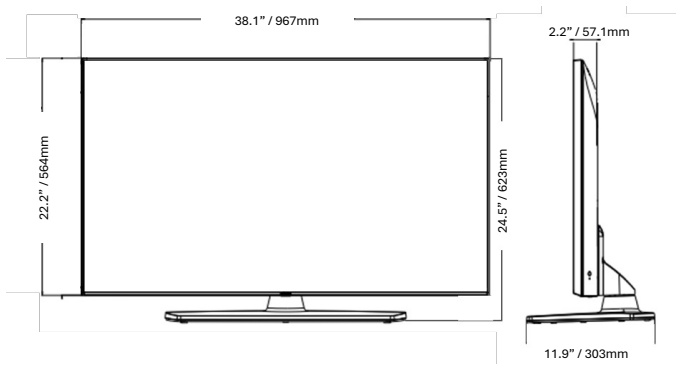

# DIMENSIONED DRAWINGS

75"

65"

55"

50"

43"

SPECIFICATIONS

		75UK343H0UD	65UK343H0UD	55UK343H0UA	50UK343H0UA	43UK343H0UA	
DISPLAY	Category	Commercial Lite	Commercial Lite	Commercial Lite	Commercial Lite	Commercial Lite	
	Size	75"	65"	55"	50"	43"	
	Resolution	4K Ultra HD (3,840 x 2,160)	4K Ultra HD (3,840 x 2,160)	4K Ultra HD (3,840 x 2,160)	4K Ultra HD (3,840 x 2,160)	4K Ultra HD (3,840 x 2,160)	
	Brightness (Typ.)	285 nits	305 nits	305 nits	330 nits	245 nits	
VIDEO	HDR_HDR 10 Pro	YES	YES	YES	YES	YES	
	HDR_HLG (Hybrid Log Gamma)	YES	YES	YES	YES	YES	
	Game Optimizer	YES	YES	YES	YES	YES	
AUDIO	Speakers	20W	20W	20W	20W	20W	
	AI Sound	YES	YES	YES	YES	YES	
BROADCAST	Digital	ATSC / Clear QAM	ATSC / Clear QAM	ATSC / Clear QAM	ATSC / Clear QAM	ATSC / Clear QAM	
	Analog	NTSC	NTSC	NTSC	NTSC	NTSC	
SMART FEATURES	webOS version	webOS 25	webOS 25	webOS 25	webOS 25	webOS 25	
	HDMI eARC/ARC	YES (HDMI2)	YES (HDMI2)	YES (HDMI2)	YES (HDMI2)	YES (HDMI2)	
HOSPITALITY FEATURES	Quick Menu (Customizable Portal)	YES	YES	YES	YES	YES	
	USB Cloning	YES	YES	YES	YES	YES	
	Diagnostics	YES (Self Diagnostics(USB))	YES (Self Diagnostics(USB))	YES (Self Diagnostics(USB))	YES (Self Diagnostics(USB))	YES (Self Diagnostics(USB))	
	HTNG-CEC (Version)	YES (1.4)	YES (1.4)	YES (1.4)	YES (1.4)	YES (1.4)	
	Simplink (HDMI-CEC) (Version)	YES (1.4)	YES (1.4)	YES (1.4)	YES (1.4)	YES (1.4)	
	IR Out	YES (RS-232C, ECI)	YES (RS-232C, ECI)	YES (RS-232C, ECI)	YES (RS-232C, ECI)	YES (RS-232C, ECI)	
	Multi-code IR	YES	YES	YES	YES	YES	
	Welcome Video	YES	YES	YES	YES	YES	
	Welcome Screen (Splash Image)	YES	YES	YES	YES	YES	
	Insert Image	YES	YES	YES	YES	YES	
	External Speaker Out / Line Out	YES / NO	YES / NO	YES / NO	YES / NO	YES / NO	
	Port Block	YES	YES	YES	YES	YES	
	Lock mode	YES (Limited)	YES (Limited)	YES (Limited)	YES (Limited)	YES (Limited)	
Energy Saving mode	YES	YES	YES	YES	YES		
CONNECTIVITY	<b>Rear</b>						
	Optical Digital Audio Out	YES	YES	YES	YES	YES	
	HDMI In	Yes (HDMI 1)	Yes (HDMI 1)	Yes (HDMI 1)	Yes (HDMI 1)	Yes (HDMI 1)	
	ECI (RJ12)	YES	YES	YES	YES	YES	
	Antenna/Cable In (Coax)	YES	YES	YES	YES	YES	
	<b>Side</b>						
	HDMI In	YES (HDMI 2, HDMI 3)	YES (HDMI 2, HDMI 3)	YES (HDMI 2, HDMI 3)	YES (HDMI 2, HDMI 3)	YES (HDMI 2, HDMI 3)	
	Service Only	YES (3.5mm TRS)	YES (3.5mm TRS)	YES (3.5mm TRS)	YES (3.5mm TRS)	YES (3.5mm TRS)	
	USB 2.0	YES	YES	YES	YES	YES	
	RS-232C (Control & Service)	YES (3.5mm TRRS)	YES (3.5mm TRRS)	YES (3.5mm TRRS)	YES (3.5mm TRRS)	YES (3.5mm TRRS)	
	External Speaker Out / Line Out	Yes (Stereo)	Yes (Stereo)	Yes (Stereo)	Yes (Stereo)	Yes (Stereo)	
	MECHANICAL	Stand Type	1 Pole (Fixed)	1 Pole (Fixed)	1 Pole (Swivel)	1 Pole (Swivel)	1 Pole (Swivel)
		Front Color	Charcoal Black	Charcoal Black	Charcoal Black	Charcoal Black	Charcoal Black
VESA Compatible		400 x 400 mm	300 x 300 mm	300 x 300 mm	200 x 200 mm	200 x 200 mm	
Kensington Lock		YES	YES	YES	YES	YES	
Credenza/Security Aperture		NO	NO	YES (Stand Required)	YES (Stand Required)	YES (Stand Required)	
Security Lock Down Plate		NO	NO	YES (Stand Required)	YES (Stand Required)	YES (Stand Required)	
Dimensions with Stand (W x H x D)		66.1 x 41.1 x 14.9 in. 1678 x 1045 x 378 mm	57.2 x 35.8 x 13.4 in. 1454 x 909 x 340 mm	48.6 x 30.6 x 11.9 in. 1235 x 777 x 303 mm	44.1 x 28.1 x 11.9 in. 1121 x 713 x 303 mm	38.1 x 24.5 x 11.9 in. 967 x 623 x 303 mm	
Dimensions without Stand (W x H x D)		TBD	57.2 x 33.0 x 2.3 in. 1454 x 838 x 57.7 mm	48.6 x 28.1 x 2.3 in. 1235 x 715 x 57.5 mm	44.1 x 25.6 x 2.2 in. 1121 x 651 x 57.1 mm	38.1 x 22.2 x 2.2 in. 967 x 564 x 57.1 mm	
Shipping Dimensions (W x H x D)		71.7 x 43.9 x 7.9 in. 1820 x 1115 x 200 mm	63.0 x 38.2 x 6.8 in. 1600 x 970 x 172 mm	53.5 x 31.9 x 6.4 in. 1360 x 810 x 162 mm	47.8 x 30.5 x 6.0 in. 1215 x 775 x 152 mm	41.5 x 26.0 x 5.6 in. 1055 x 660 x 142 mm	
On-Bezel Width (L / R / T / B)		13.9 / 13.9 / 13.9 / 19.9 mm	12.8 / 12.8 / 12.8 / 19.9 mm	12.8 / 12.8 / 12.8 / 19.9 mm	12.8 / 12.8 / 12.8 / 19.9 mm	12.8 / 12.8 / 12.8 / 19.9 mm	
Off-Bezel Width (L / R / T / B)		7.9 / 7.9 / 7.9 / 18.4 mm	6.8 / 6.8 / 6.8 / 18.4 mm	6.9 / 6.9 / 6.9 / 18.4 mm	7.3 / 7.3 / 7.8 / 18.4 mm	6.9 / 6.9 / 6.9 / 18.4 mm	
Weight with Stand		76.3 lbs. / 34.6 kg	50.5 lbs. / 22.9 kg	37.9 lbs. / 17.2 kg	33.7 lbs. / 15.3 kg	26.5 lbs. / 12.0 kg	
Weight without Stand		69.2 lbs. / 31.4 kg	47.4 lbs. / 21.5 kg	30.9 lbs. / 14.0 kg	26.7 lbs. / 12.1 kg	19.4 lbs. / 8.8 kg	
Shipping Weight	98.1 lbs. / 44.5 kg	63.7 lbs. / 28.9 kg	49.2 lbs. / 22.3 kg	41.0 lbs. / 18.6 kg	34.0 lbs. / 15.4 kg		
ELECTRICAL	Power Supply	120 Vac, 50/60 Hz	120 Vac, 50/60 Hz	120 Vac, 50/60 Hz	120 Vac, 50/60 Hz	120 Vac, 50/60 Hz	
	Max Power Consumption	TBD	TBD	TBD	TBD	TBD	
	Typical Power Consumption	TBD	TBD	TBD	TBD	TBD	
	Standby Power Consumption	Less than 0.5 W	Less than 0.5 W	Less than 0.5 W	Less than 0.5 W	Less than 0.5 W	
WARRANTY & OTHER	Warranty	3 Year Limited	3 Year Limited	3 Year Limited	3 Year Limited	3 Year Limited	
	UPC	1 95174 13249 4	1 95174 13303 3	1 95174 13247 0	1 95174 13246 3	1 95174 13248 7	
	Regulatory	FCC	FCC	FCC	FCC	FCC	
	Remote Control Type	L-Con	L-Con	L-Con	L-Con	L-Con	
	Power Cable	YES (1.8M / Straight Type)	YES (1.8M / Straight Type)	YES (1.8M / Straight Type)	YES (1.8M / Straight Type)	YES (1.8M / Straight Type)	