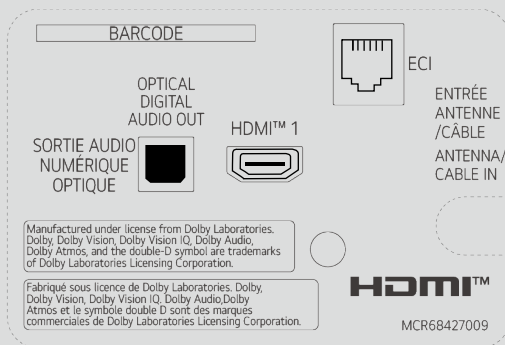

CONNECTIVITY

75"

Rear