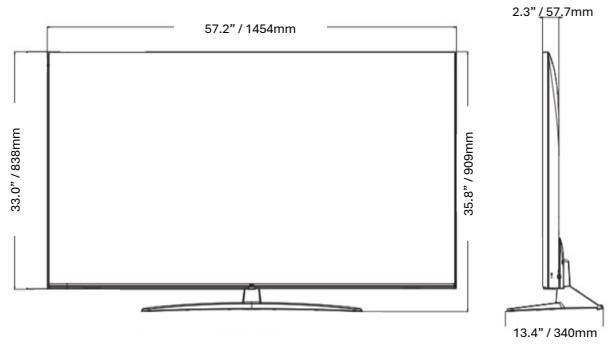

# DIMENSIONED DRAWINGS

75"

65"

55"

50"

43"

SPECIFICATIONS

		75UK343H0UD	65UK343H0UD	55UK343H0UA	50UK343H0UA	43UK343H0UA	
DISPLAY	Category	Commercial Lite	Commercial Lite	Commercial Lite	Commercial Lite	Commercial Lite	
	Size	75"	65"	55"	50"	43"	
	Resolution	4K Ultra HD (3,840 x 2,160)	4K Ultra HD (3,840 x 2,160)	4K Ultra HD (3,840 x 2,160)	4K Ultra HD (3,840 x 2,160)	4K Ultra HD (3,840 x 2,160)	
	Brightness (Typ.)	285 nits	305 nits	305 nits	330 nits	245 nits	
VIDEO	HDR_HDR 10 Pro	YES	YES	YES	YES	YES	
	HDR_HLG (Hybrid Log Gamma)	YES	YES	YES	YES	YES	
	Game Optimizer	YES	YES	YES	YES	YES	
AUDIO	Speakers	20W	20W	20W	20W	20W	
	AI Sound	YES	YES	YES	YES	YES	
BROADCAST	Digital	ATSC / Clear QAM	ATSC / Clear QAM	ATSC / Clear QAM	ATSC / Clear QAM	ATSC / Clear QAM	
	Analog	NTSC	NTSC	NTSC	NTSC	NTSC	
SMART FEATURES	webOS version	webOS 25	webOS 25	webOS 25	webOS 25	webOS 25	
	HDMI eARC/ARC	YES (HDMI2)	YES (HDMI2)	YES (HDMI2)	YES (HDMI2)	YES (HDMI2)	
HOSPITALITY FEATURES	Quick Menu (Customizable Portal)	YES	YES	YES	YES	YES	
	USB Cloning	YES	YES	YES	YES	YES	
	Diagnostics	YES (Self Diagnostics(USB))	YES (Self Diagnostics(USB))	YES (Self Diagnostics(USB))	YES (Self Diagnostics(USB))	YES (Self Diagnostics(USB))	
	HTNG-CEC (Version)	YES (1.4)	YES (1.4)	YES (1.4)	YES (1.4)	YES (1.4)	
	Simplink (HDMI-CEC) (Version)	YES (1.4)	YES (1.4)	YES (1.4)	YES (1.4)	YES (1.4)	
	IR Out	YES (RS-232C, ECI)	YES (RS-232C, ECI)	YES (RS-232C, ECI)	YES (RS-232C, ECI)	YES (RS-232C, ECI)	
	Multi-code IR	YES	YES	YES	YES	YES	
	Welcome Video	YES	YES	YES	YES	YES	
	Welcome Screen (Splash Image)	YES	YES	YES	YES	YES	
	Insert Image	YES	YES	YES	YES	YES	
	External Speaker Out / Line Out	YES / NO	YES / NO	YES / NO	YES / NO	YES / NO	
	Port Block	YES	YES	YES	YES	YES	
	Lock mode	YES (Limited)	YES (Limited)	YES (Limited)	YES (Limited)	YES (Limited)	
Energy Saving mode	YES	YES	YES	YES	YES		
CONNECTIVITY	<b>Rear</b>						
	Optical Digital Audio Out	YES	YES	YES	YES	YES	
	HDMI In	Yes (HDMI 1)	Yes (HDMI 1)	Yes (HDMI 1)	Yes (HDMI 1)	Yes (HDMI 1)	
	ECI (RJ12)	YES	YES	YES	YES	YES	
	Antenna/Cable In (Coax)	YES	YES	YES	YES	YES	
	<b>Side</b>						
	HDMI In	YES (HDMI 2, HDMI 3)	YES (HDMI 2, HDMI 3)	YES (HDMI 2, HDMI 3)	YES (HDMI 2, HDMI 3)	YES (HDMI 2, HDMI 3)	
	Service Only	YES (3.5mm TRS)	YES (3.5mm TRS)	YES (3.5mm TRS)	YES (3.5mm TRS)	YES (3.5mm TRS)	
	USB 2.0	YES	YES	YES	YES	YES	
	RS-232C (Control & Service)	YES (3.5mm TRRS)	YES (3.5mm TRRS)	YES (3.5mm TRRS)	YES (3.5mm TRRS)	YES (3.5mm TRRS)	
	External Speaker Out / Line Out	Yes (Stereo)	Yes (Stereo)	Yes (Stereo)	Yes (Stereo)	Yes (Stereo)	
	MECHANICAL	Stand Type	1 Pole (Fixed)	1 Pole (Fixed)	1 Pole (Swivel)	1 Pole (Swivel)	1 Pole (Swivel)
		Front Color	Charcoal Black	Charcoal Black	Charcoal Black	Charcoal Black	Charcoal Black
VESA Compatible		400 x 400 mm	300 x 300 mm	300 x 300 mm	200 x 200 mm	200 x 200 mm	
Kensington Lock		YES	YES	YES	YES	YES	
Credenza/Security Aperture		NO	NO	YES (Stand Required)	YES (Stand Required)	YES (Stand Required)	
Security Lock Down Plate		NO	NO	YES (Stand Required)	YES (Stand Required)	YES (Stand Required)	
Dimensions with Stand (W x H x D)		66.1 x 41.1 x 14.9 in. 1678 x 1045 x 378 mm	57.2 x 35.8 x 13.4 in. 1454 x 909 x 340 mm	48.6 x 30.6 x 11.9 in. 1235 x 777 x 303 mm	44.1 x 28.1 x 11.9 in. 1121 x 713 x 303 mm	38.1 x 24.5 x 11.9 in. 967 x 623 x 303 mm	
Dimensions without Stand (W x H x D)		TBD	57.2 x 33.0 x 2.3 in. 1454 x 838 x 57.7 mm	48.6 x 28.1 x 2.3 in. 1235 x 715 x 57.5 mm	44.1 x 25.6 x 2.2 in. 1121 x 651 x 57.1 mm	38.1 x 22.2 x 2.2 in. 967 x 564 x 57.1 mm	
Shipping Dimensions (W x H x D)		71.7 x 43.9 x 7.9 in. 1820 x 1115 x 200 mm	63.0 x 38.2 x 6.8 in. 1600 x 970 x 172 mm	53.5 x 31.9 x 6.4 in. 1360 x 810 x 162 mm	47.8 x 30.5 x 6.0 in. 1215 x 775 x 152 mm	41.5 x 26.0 x 5.6 in. 1055 x 660 x 142 mm	
On-Bezel Width (L / R / T / B)		13.9 / 13.9 / 13.9 / 19.9 mm	12.8 / 12.8 / 12.8 / 19.9 mm	12.8 / 12.8 / 12.8 / 19.9 mm	12.8 / 12.8 / 12.8 / 19.9 mm	12.8 / 12.8 / 12.8 / 19.9 mm	
Off-Bezel Width (L / R / T / B)		7.9 / 7.9 / 7.9 / 18.4 mm	6.8 / 6.8 / 6.8 / 18.4 mm	6.9 / 6.9 / 6.9 / 18.4 mm	7.3 / 7.3 / 7.8 / 18.4 mm	6.9 / 6.9 / 6.9 / 18.4 mm	
Weight with Stand		76.3 lbs. / 34.6 kg	50.5 lbs. / 22.9 kg	37.9 lbs. / 17.2 kg	33.7 lbs. / 15.3 kg	26.5 lbs. / 12.0 kg	
Weight without Stand		69.2 lbs. / 31.4 kg	47.4 lbs. / 21.5 kg	30.9 lbs. / 14.0 kg	26.7 lbs. / 12.1 kg	19.4 lbs. / 8.8 kg	
Shipping Weight	98.1 lbs. / 44.5 kg	63.7 lbs. / 28.9 kg	49.2 lbs. / 22.3 kg	41.0 lbs. / 18.6 kg	34.0 lbs. / 15.4 kg		
ELECTRICAL	Power Supply	120 Vac, 50/60 Hz	120 Vac, 50/60 Hz	120 Vac, 50/60 Hz	120 Vac, 50/60 Hz	120 Vac, 50/60 Hz	
	Max Power Consumption	TBD	TBD	TBD	TBD	TBD	
	Typical Power Consumption	TBD	TBD	TBD	TBD	TBD	
	Standby Power Consumption	Less than 0.5 W	Less than 0.5 W	Less than 0.5 W	Less than 0.5 W	Less than 0.5 W	
WARRANTY & OTHER	Warranty	3 Year Limited	3 Year Limited	3 Year Limited	3 Year Limited	3 Year Limited	
	UPC	1 95174 13249 4	1 95174 13303 3	1 95174 13247 0	1 95174 13246 3	1 95174 13248 7	
	Regulatory	FCC	FCC	FCC	FCC	FCC	
	Remote Control Type	L-Con	L-Con	L-Con	L-Con	L-Con	
	Power Cable	YES (1.8M / Straight Type)	YES (1.8M / Straight Type)	YES (1.8M / Straight Type)	YES (1.8M / Straight Type)	YES (1.8M / Straight Type)	