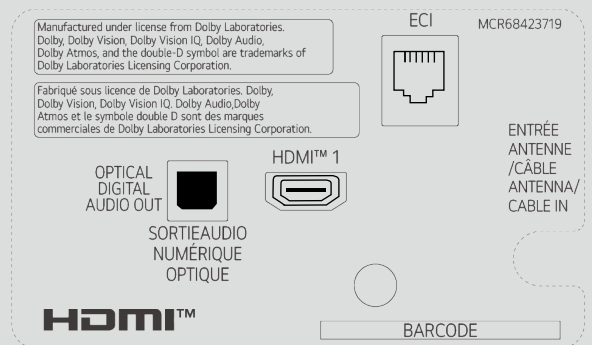

65" / 55" / 50" / 43"