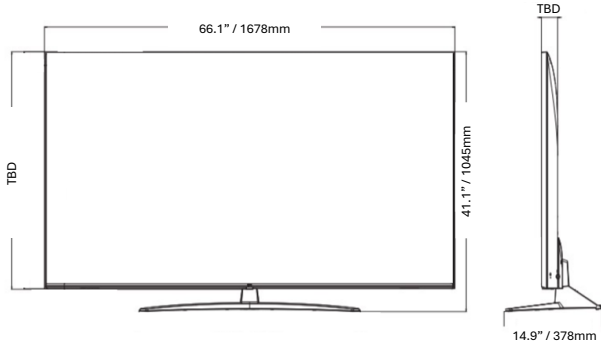

# DIMENSIONED DRAWINGS

75"

65"

55"

50"

43"

SPECIFICATIONS

		75UK343H0UD	65UK343H0UD	55UK343H0UA	50UK343H0UA	43UK343H0UA	
DISPLAY	Category	Commercial Lite	Commercial Lite	Commercial Lite	Commercial Lite	Commercial Lite	
	Size	75"	65"	55"	50"	43"	
	Resolution	4K Ultra HD (3,840 x 2,160)	4K Ultra HD (3,840 x 2,160)	4K Ultra HD (3,840 x 2,160)	4K Ultra HD (3,840 x 2,160)	4K Ultra HD (3,840 x 2,160)	
	Brightness (Typ.)	285 nits	305 nits	305 nits	330 nits	245 nits	
VIDEO	HDR_HDR 10 Pro	YES	YES	YES	YES	YES	
	HDR_HLG (Hybrid Log Gamma)	YES	YES	YES	YES	YES	
	Game Optimizer	YES	YES	YES	YES	YES	
AUDIO	Speakers	20W	20W	20W	20W	20W	
	AI Sound	YES	YES	YES	YES	YES	
BROADCAST	Digital	ATSC / Clear QAM	ATSC / Clear QAM	ATSC / Clear QAM	ATSC / Clear QAM	ATSC / Clear QAM	
	Analog	NTSC	NTSC	NTSC	NTSC	NTSC	
SMART FEATURES	webOS version	webOS 25	webOS 25	webOS 25	webOS 25	webOS 25	
	HDMI eARC/ARC	YES (HDMI2)	YES (HDMI2)	YES (HDMI2)	YES (HDMI2)	YES (HDMI2)	
HOSPITALITY FEATURES	Quick Menu (Customizable Portal)	YES	YES	YES	YES	YES	
	USB Cloning	YES	YES	YES	YES	YES	
	Diagnostics	YES (Self Diagnostics(USB))	YES (Self Diagnostics(USB))	YES (Self Diagnostics(USB))	YES (Self Diagnostics(USB))	YES (Self Diagnostics(USB))	
	HTNG-CEC (Version)	YES (1.4)	YES (1.4)	YES (1.4)	YES (1.4)	YES (1.4)	
	Simplink (HDMI-CEC) (Version)	YES (1.4)	YES (1.4)	YES (1.4)	YES (1.4)	YES (1.4)	
	IR Out	YES (RS-232C, ECI)	YES (RS-232C, ECI)	YES (RS-232C, ECI)	YES (RS-232C, ECI)	YES (RS-232C, ECI)	
	Multi-code IR	YES	YES	YES	YES	YES	
	Welcome Video	YES	YES	YES	YES	YES	
	Welcome Screen (Splash Image)	YES	YES	YES	YES	YES	
	Insert Image	YES	YES	YES	YES	YES	
	External Speaker Out / Line Out	YES / NO	YES / NO	YES / NO	YES / NO	YES / NO	
	Port Block	YES	YES	YES	YES	YES	
	Lock mode	YES (Limited)	YES (Limited)	YES (Limited)	YES (Limited)	YES (Limited)	
Energy Saving mode	YES	YES	YES	YES	YES		
CONNECTIVITY	<b>Rear</b>						
	Optical Digital Audio Out	YES	YES	YES	YES	YES	
	HDMI In	Yes (HDMI 1)	Yes (HDMI 1)	Yes (HDMI 1)	Yes (HDMI 1)	Yes (HDMI 1)	
	ECI (RJ12)	YES	YES	YES	YES	YES	
	Antenna/Cable In (Coax)	YES	YES	YES	YES	YES	
	<b>Side</b>						
	HDMI In	YES (HDMI 2, HDMI 3)	YES (HDMI 2, HDMI 3)	YES (HDMI 2, HDMI 3)	YES (HDMI 2, HDMI 3)	YES (HDMI 2, HDMI 3)	
	Service Only	YES (3.5mm TRS)	YES (3.5mm TRS)	YES (3.5mm TRS)	YES (3.5mm TRS)	YES (3.5mm TRS)	
	USB 2.0	YES	YES	YES	YES	YES	
	RS-232C (Control & Service)	YES (3.5mm TRRS)	YES (3.5mm TRRS)	YES (3.5mm TRRS)	YES (3.5mm TRRS)	YES (3.5mm TRRS)	
	External Speaker Out / Line Out	Yes (Stereo)	Yes (Stereo)	Yes (Stereo)	Yes (Stereo)	Yes (Stereo)	
	MECHANICAL	Stand Type	1 Pole (Fixed)	1 Pole (Fixed)	1 Pole (Swivel)	1 Pole (Swivel)	1 Pole (Swivel)
		Front Color	Charcoal Black	Charcoal Black	Charcoal Black	Charcoal Black	Charcoal Black
VESA Compatible		400 x 400 mm	300 x 300 mm	300 x 300 mm	200 x 200 mm	200 x 200 mm	
Kensington Lock		YES	YES	YES	YES	YES	
Credenza/Security Aperture		NO	NO	YES (Stand Required)	YES (Stand Required)	YES (Stand Required)	
Security Lock Down Plate		NO	NO	YES (Stand Required)	YES (Stand Required)	YES (Stand Required)	
Dimensions with Stand (W x H x D)		66.1 x 41.1 x 14.9 in. 1678 x 1045 x 378 mm	57.2 x 35.8 x 13.4 in. 1454 x 909 x 340 mm	48.6 x 30.6 x 11.9 in. 1235 x 777 x 303 mm	44.1 x 28.1 x 11.9 in. 1121 x 713 x 303 mm	38.1 x 24.5 x 11.9 in. 967 x 623 x 303 mm	
Dimensions without Stand (W x H x D)		TBD	57.2 x 33.0 x 2.3 in. 1454 x 838 x 57.7 mm	48.6 x 28.1 x 2.3 in. 1235 x 715 x 57.5 mm	44.1 x 25.6 x 2.2 in. 1121 x 651 x 57.1 mm	38.1 x 22.2 x 2.2 in. 967 x 564 x 57.1 mm	
Shipping Dimensions (W x H x D)		71.7 x 43.9 x 7.9 in. 1820 x 1115 x 200 mm	63.0 x 38.2 x 6.8 in. 1600 x 970 x 172 mm	53.5 x 31.9 x 6.4 in. 1360 x 810 x 162 mm	47.8 x 30.5 x 6.0 in. 1215 x 775 x 152 mm	41.5 x 26.0 x 5.6 in. 1055 x 660 x 142 mm	
On-Bezel Width (L / R / T / B)		13.9 / 13.9 / 13.9 / 19.9 mm	12.8 / 12.8 / 12.8 / 19.9 mm	12.8 / 12.8 / 12.8 / 19.9 mm	12.8 / 12.8 / 12.8 / 19.9 mm	12.8 / 12.8 / 12.8 / 19.9 mm	
Off-Bezel Width (L / R / T / B)		7.9 / 7.9 / 7.9 / 18.4 mm	6.8 / 6.8 / 6.8 / 18.4 mm	6.9 / 6.9 / 6.9 / 18.4 mm	7.3 / 7.3 / 7.8 / 18.4 mm	6.9 / 6.9 / 6.9 / 18.4 mm	
Weight with Stand		76.3 lbs. / 34.6 kg	50.5 lbs. / 22.9 kg	37.9 lbs. / 17.2 kg	33.7 lbs. / 15.3 kg	26.5 lbs. / 12.0 kg	
Weight without Stand		69.2 lbs. / 31.4 kg	47.4 lbs. / 21.5 kg	30.9 lbs. / 14.0 kg	26.7 lbs. / 12.1 kg	19.4 lbs. / 8.8 kg	
Shipping Weight	98.1 lbs. / 44.5 kg	63.7 lbs. / 28.9 kg	49.2 lbs. / 22.3 kg	41.0 lbs. / 18.6 kg	34.0 lbs. / 15.4 kg		
ELECTRICAL	Power Supply	120 Vac, 50/60 Hz	120 Vac, 50/60 Hz	120 Vac, 50/60 Hz	120 Vac, 50/60 Hz	120 Vac, 50/60 Hz	
	Max Power Consumption	TBD	TBD	TBD	TBD	TBD	
	Typical Power Consumption	TBD	TBD	TBD	TBD	TBD	
	Standby Power Consumption	Less than 0.5 W	Less than 0.5 W	Less than 0.5 W	Less than 0.5 W	Less than 0.5 W	
WARRANTY & OTHER	Warranty	3 Year Limited	3 Year Limited	3 Year Limited	3 Year Limited	3 Year Limited	
	UPC	1 95174 13249 4	1 95174 13303 3	1 95174 13247 0	1 95174 13246 3	1 95174 13248 7	
	Regulatory	FCC	FCC	FCC	FCC	FCC	
	Remote Control Type	L-Con	L-Con	L-Con	L-Con	L-Con	
	Power Cable	YES (1.8M / Straight Type)	YES (1.8M / Straight Type)	YES (1.8M / Straight Type)	YES (1.8M / Straight Type)	YES (1.8M / Straight Type)	