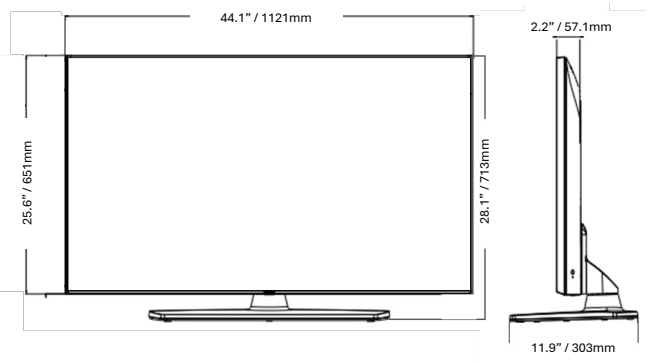

# DIMENSIONED DRAWINGS

75"

65"

55"

50"

43"

SPECIFICATIONS

		75UK343H0UD	65UK343H0UD	55UK343H0UA	50UK343H0UA	43UK343H0UA	
DISPLAY	Category	Commercial Lite	Commercial Lite	Commercial Lite	Commercial Lite	Commercial Lite	
	Size	75"	65"	55"	50"	43"	
	Resolution	4K Ultra HD (3,840 x 2,160)	4K Ultra HD (3,840 x 2,160)	4K Ultra HD (3,840 x 2,160)	4K Ultra HD (3,840 x 2,160)	4K Ultra HD (3,840 x 2,160)	
	Brightness (Typ.)	285 nits	305 nits	305 nits	330 nits	245 nits	
VIDEO	HDR_HDR 10 Pro	YES	YES	YES	YES	YES	
	HDR_HLG (Hybrid Log Gamma)	YES	YES	YES	YES	YES	
	Game Optimizer	YES	YES	YES	YES	YES	
AUDIO	Speakers	20W	20W	20W	20W	20W	
	AI Sound	YES	YES	YES	YES	YES	
BROADCAST	Digital	ATSC / Clear QAM	ATSC / Clear QAM	ATSC / Clear QAM	ATSC / Clear QAM	ATSC / Clear QAM	
	Analog	NTSC	NTSC	NTSC	NTSC	NTSC	
SMART FEATURES	webOS version	webOS 25	webOS 25	webOS 25	webOS 25	webOS 25	
	HDMI eARC/ARC	YES (HDMI2)	YES (HDMI2)	YES (HDMI2)	YES (HDMI2)	YES (HDMI2)	
HOSPITALITY FEATURES	Quick Menu (Customizable Portal)	YES	YES	YES	YES	YES	
	USB Cloning	YES	YES	YES	YES	YES	
	Diagnostics	YES (Self Diagnostics(USB))	YES (Self Diagnostics(USB))	YES (Self Diagnostics(USB))	YES (Self Diagnostics(USB))	YES (Self Diagnostics(USB))	
	HTNG-CEC (Version)	YES (1.4)	YES (1.4)	YES (1.4)	YES (1.4)	YES (1.4)	
	Simplink (HDMI-CEC) (Version)	YES (1.4)	YES (1.4)	YES (1.4)	YES (1.4)	YES (1.4)	
	IR Out	YES (RS-232C, ECI)	YES (RS-232C, ECI)	YES (RS-232C, ECI)	YES (RS-232C, ECI)	YES (RS-232C, ECI)	
	Multi-code IR	YES	YES	YES	YES	YES	
	Welcome Video	YES	YES	YES	YES	YES	
	Welcome Screen (Splash Image)	YES	YES	YES	YES	YES	
	Insert Image	YES	YES	YES	YES	YES	
	External Speaker Out / Line Out	YES / NO	YES / NO	YES / NO	YES / NO	YES / NO	
	Port Block	YES	YES	YES	YES	YES	
	Lock mode	YES (Limited)	YES (Limited)	YES (Limited)	YES (Limited)	YES (Limited)	
Energy Saving mode	YES	YES	YES	YES	YES		
CONNECTIVITY	<b>Rear</b>						
	Optical Digital Audio Out	YES	YES	YES	YES	YES	
	HDMI In	Yes (HDMI 1)	Yes (HDMI 1)	Yes (HDMI 1)	Yes (HDMI 1)	Yes (HDMI 1)	
	ECI (RJ12)	YES	YES	YES	YES	YES	
	Antenna/Cable In (Coax)	YES	YES	YES	YES	YES	
	<b>Side</b>						
	HDMI In	YES (HDMI 2, HDMI 3)	YES (HDMI 2, HDMI 3)	YES (HDMI 2, HDMI 3)	YES (HDMI 2, HDMI 3)	YES (HDMI 2, HDMI 3)	
	Service Only	YES (3.5mm TRS)	YES (3.5mm TRS)	YES (3.5mm TRS)	YES (3.5mm TRS)	YES (3.5mm TRS)	
	USB 2.0	YES	YES	YES	YES	YES	
	RS-232C (Control & Service)	YES (3.5mm TRRS)	YES (3.5mm TRRS)	YES (3.5mm TRRS)	YES (3.5mm TRRS)	YES (3.5mm TRRS)	
	External Speaker Out / Line Out	Yes (Stereo)	Yes (Stereo)	Yes (Stereo)	Yes (Stereo)	Yes (Stereo)	
	MECHANICAL	Stand Type	1 Pole (Fixed)	1 Pole (Fixed)	1 Pole (Swivel)	1 Pole (Swivel)	1 Pole (Swivel)
		Front Color	Charcoal Black	Charcoal Black	Charcoal Black	Charcoal Black	Charcoal Black
VESA Compatible		400 x 400 mm	300 x 300 mm	300 x 300 mm	200 x 200 mm	200 x 200 mm	
Kensington Lock		YES	YES	YES	YES	YES	
Credenza/Security Aperture		NO	NO	YES (Stand Required)	YES (Stand Required)	YES (Stand Required)	
Security Lock Down Plate		NO	NO	YES (Stand Required)	YES (Stand Required)	YES (Stand Required)	
Dimensions with Stand (W x H x D)		66.1 x 41.1 x 14.9 in. 1678 x 1045 x 378 mm	57.2 x 35.8 x 13.4 in. 1454 x 909 x 340 mm	48.6 x 30.6 x 11.9 in. 1235 x 777 x 303 mm	44.1 x 28.1 x 11.9 in. 1121 x 713 x 303 mm	38.1 x 24.5 x 11.9 in. 967 x 623 x 303 mm	
Dimensions without Stand (W x H x D)		TBD	57.2 x 33.0 x 2.3 in. 1454 x 838 x 57.7 mm	48.6 x 28.1 x 2.3 in. 1235 x 715 x 57.5 mm	44.1 x 25.6 x 2.2 in. 1121 x 651 x 57.1 mm	38.1 x 22.2 x 2.2 in. 967 x 564 x 57.1 mm	
Shipping Dimensions (W x H x D)		71.7 x 43.9 x 7.9 in. 1820 x 1115 x 200 mm	63.0 x 38.2 x 6.8 in. 1600 x 970 x 172 mm	53.5 x 31.9 x 6.4 in. 1360 x 810 x 162 mm	47.8 x 30.5 x 6.0 in. 1215 x 775 x 152 mm	41.5 x 26.0 x 5.6 in. 1055 x 660 x 142 mm	
On-Bezel Width (L / R / T / B)		13.9 / 13.9 / 13.9 / 19.9 mm	12.8 / 12.8 / 12.8 / 19.9 mm	12.8 / 12.8 / 12.8 / 19.9 mm	12.8 / 12.8 / 12.8 / 19.9 mm	12.8 / 12.8 / 12.8 / 19.9 mm	
Off-Bezel Width (L / R / T / B)		7.9 / 7.9 / 7.9 / 18.4 mm	6.8 / 6.8 / 6.8 / 18.4 mm	6.9 / 6.9 / 6.9 / 18.4 mm	7.3 / 7.3 / 7.8 / 18.4 mm	6.9 / 6.9 / 6.9 / 18.4 mm	
Weight with Stand		76.3 lbs. / 34.6 kg	50.5 lbs. / 22.9 kg	37.9 lbs. / 17.2 kg	33.7 lbs. / 15.3 kg	26.5 lbs. / 12.0 kg	
Weight without Stand		69.2 lbs. / 31.4 kg	47.4 lbs. / 21.5 kg	30.9 lbs. / 14.0 kg	26.7 lbs. / 12.1 kg	19.4 lbs. / 8.8 kg	
Shipping Weight	98.1 lbs. / 44.5 kg	63.7 lbs. / 28.9 kg	49.2 lbs. / 22.3 kg	41.0 lbs. / 18.6 kg	34.0 lbs. / 15.4 kg		
ELECTRICAL	Power Supply	120 Vac, 50/60 Hz	120 Vac, 50/60 Hz	120 Vac, 50/60 Hz	120 Vac, 50/60 Hz	120 Vac, 50/60 Hz	
	Max Power Consumption	TBD	TBD	TBD	TBD	TBD	
	Typical Power Consumption	TBD	TBD	TBD	TBD	TBD	
	Standby Power Consumption	Less than 0.5 W	Less than 0.5 W	Less than 0.5 W	Less than 0.5 W	Less than 0.5 W	
WARRANTY & OTHER	Warranty	3 Year Limited	3 Year Limited	3 Year Limited	3 Year Limited	3 Year Limited	
	UPC	1 95174 13249 4	1 95174 13303 3	1 95174 13247 0	1 95174 13246 3	1 95174 13248 7	
	Regulatory	FCC	FCC	FCC	FCC	FCC	
	Remote Control Type	L-Con	L-Con	L-Con	L-Con	L-Con	
	Power Cable	YES (1.8M / Straight Type)	YES (1.8M / Straight Type)	YES (1.8M / Straight Type)	YES (1.8M / Straight Type)	YES (1.8M / Straight Type)	