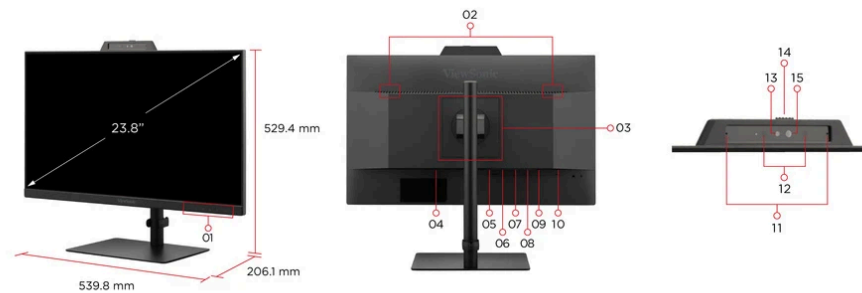

Product Description

The VG2441V is a 24" Full HD (1920 x 1080) **USB-C video conferencing monitor with Windows Hello**, designed to deliver secure, high-quality virtual meetings straight out of the box. With **facial recognition login via Windows Hello**, users can sign in quickly and securely—reducing password fatigue and minimizing the risk of visual hacking. A built-in **5MP adjustable webcam**, **dual microphones**, and **dual 2W speakers** provide sharp video and clear audio for professional-grade conferencing. The webcam's **±5° vertical tilt** ensures perfect framing, while the **built-in privacy cover** safeguards user privacy when the camera is not in use. The monitor supports streamlined connectivity with a **USB-C upstream port** for video, audio, and data, plus **HDMI, DisplayPort, and three USB 3.2 downstream ports**—making it ideal for both home and office environments. With a **120Hz refresh rate** and integrated **Eye ProTech+** technology (low blue light and flicker-free viewing), the VG2441V ensures smooth visuals and greater eye comfort throughout the workday. For additional productivity, it supports **vDisplay Manager** for on-screen control and **vSplit** for efficient window layout management—both available via the **ViewSonic Display Portal**. With full **ergonomic adjustability** including height, tilt, swivel, and pivot, the VG2441V adapts to your setup for long-lasting comfort and flexible workflows.