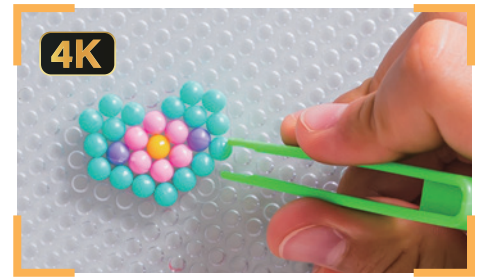

**GO WIRELESS,
STAY POWERED UP**

AVerVision **M11WB**

Mechanical Arm Wireless Visualizer
(Document Camera)

Transform your teaching and bring lessons to life. Showcase intricate circuit boards in stunning 4K, zoom in on student projects with 29X clarity, and conduct vivid demonstrations anywhere learning happens. With an educator-friendly design for modern classrooms, clear audio capture, and built-in lighting, the M11WB integrates with AVerTouch software, making both in-class and remote learning more engaging and accessible than ever.

13 Megapixels

Up to 4K 30fps Resolution

29X Digital Zoom

A3 Shooting Area

Built-in Mic & LED Lamp

Dual-Band Wi-Fi with WPA3 Security

Portable Power Source

Circle to Search Powered by Google Lens

AI Image Generator

3-Year Warranty

Magnify with 29X Zoom in 4K Detail

With impressive zoom capability and awe-inspiring visuals, bring a wide range of objects to life, from detailed maps to the vibrant colors of art projects, and create a truly interactive learning environment for students.