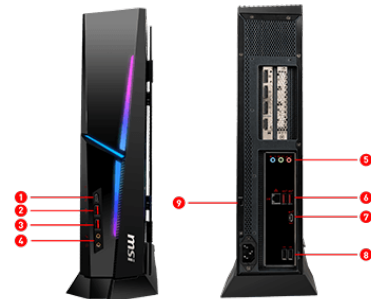

CONNECTIONS

1. 1 x USB 3.2 Gen 1 Type C	2. 1 x USB 3.2 Gen 1 Type A
3. 1 x USB 2.0 Type A	4. 1 x Mic in / 1 x Headphone out
5. 3 x Audio jacks	6. 1 x RJ45(2.5G) / 2x USB 3.2 Gen 2 Type A
7. 1 x USB 3.2 Gen 2x2 Type C	8. 2 x USB 2.0 Type A
9. Kensington Lock