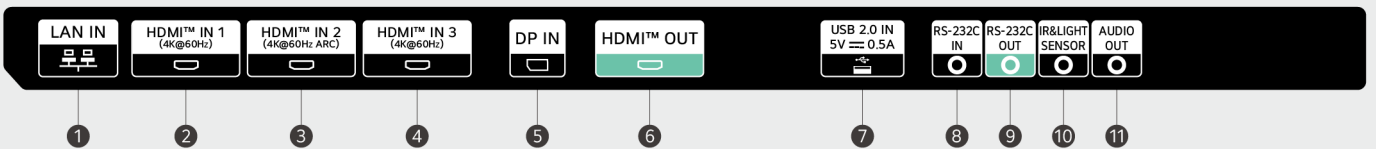

CONNECTIVITY

65" / 55" / 49"

- 1 LAN IN
- 2 HDMI IN 1
- 3 HDMI IN 2
- 4 HDMI IN 3
- 5 DP IN
- 6 HDMI OUT
- 7 USB 2.0 IN
- 8 RS-232C IN
- 9 RS-232C OUT
- 10 IR & LIGHT SENSOR
- 11 AUDIO OUT

SPECIFICATIONS