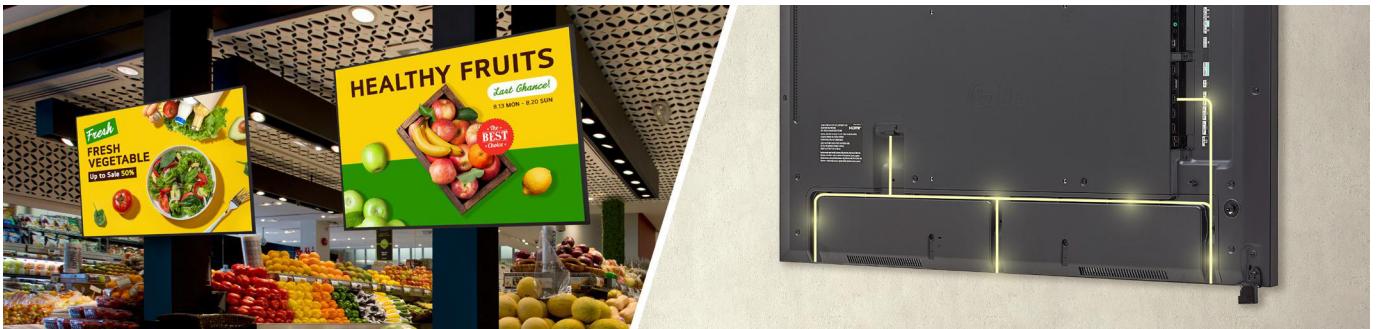

* All images in this datasheet are for illustrative purposes only.

UHD Signage UV5N-E Series

UHD Digital Signage with **BrightSign OS™**

BrightSignOS

Super High Resolution

Design for Space Utilization

Enhanced Security

UV5N-E Series

Screen Size	65" / 55" / 49"
Screen Resolution	3,840 × 2,160 (UHD)
Brightness	500 nits (Typ.)
Surface Treatment (Haze)	28%
Bezel Width	8.9 mm (T/R/L), 12.9 mm (B)

BrightSignOS™

Leading the way in digital signage, the UV5N-E is powered by BrightSignOS, known for its security, reliability, sustainability, and support. BrightSignOS on this LG signage also includes a subscription to the free version of bsn.Control, providing remote access to basic functions of a particular display. Upgrading to the paid version of bsn.Control opens up additional control values and multidevice monitoring at the enterprise level.

Design for Space Utilization

Designed with thin bezels and simple cable management, the UV5N-E takes up minimal space. With specialized hidden power inlets, it can be installed close to the wall, leaving only about 13 mm (one-half inch) of space with the slim bracket.

Note: The product image will differ slightly from the actual appearance of the product based on which size model is in use.

Durability that Provides Reliability

Optimized for high-use business environments, the UV5N-E has an IP5x dust protection rating, conformal coating of the power board, 30-degree screen tilting, and shock monitoring.