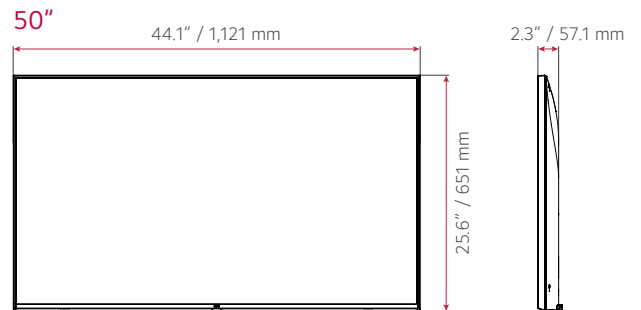

* Netflix membership required.

DIMENSIONS

CONNECTIVITY

75"

Rear

65" / 55" / 50" / 43"

Rear

75" / 65" / 55" / 50" / 43"