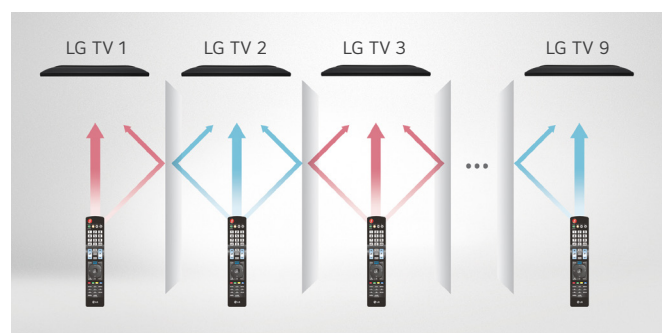

* Compared to LG's previous hospital TV UT672M series.

Embedded b-LAN

The Hospital TV supports embedded broadband local area network (b-LAN), enabling PPV (Pay Per View) and VOD service without the need for a set-top box.

USB Cloning

USB data cloning makes managing multiple displays efficient. Instead of setting up each display one by one, data can be copied to a USB* Drive for one display, and be shared to the other displays through a USB plug-in.

* USB drive is not provided by LG (Sold Separately).

Multi-code IR

This LG model supports Multi-code IR* functionality which eliminates remote-control signal interaction among nearby TVs. Patients can freely control their own TVs without disturbing the others.