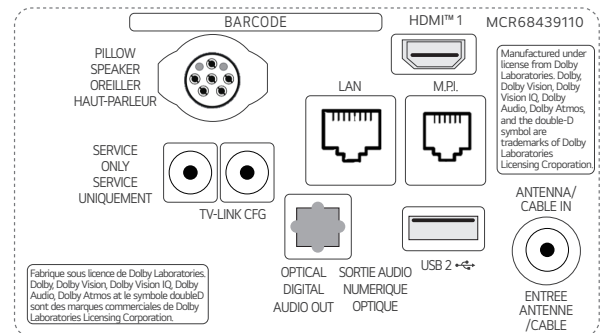

* Pro:Centric Direct solution is sold separately. Some features may not be supported based on PCD versions.

Integration Options: Works with Apple AirPlay® and Google Cast™

Available through license with LG’s contracted Healthcare Patient Engagement Providers, this service allows patients and guests to stream content directly from their wireless devices to the UM672M series using Apple AirPlay or Google Cast. Simply scan the room’s QR code to pair their devices and share movies, shows, photos, games, and more during the guest’s stay. Pairing is always private and temporary.

Integration Options: Built-in Netflix® and LG Channels

Available through license with LG’s contracted Healthcare Patient Engagement Providers, this service allows patients and guests to experience a wide variety of their Netflix account’s content and over 95 free TV channels with the LG Channels application. Patients can enjoy the comfort of their room with streaming services that offer a thousands of selections.

* Netflix membership required.

DIMENSIONS

CONNECTIVITY

75"

Rear

65" / 55" / 50" / 43"

Rear

75" / 65" / 55" / 50" / 43"