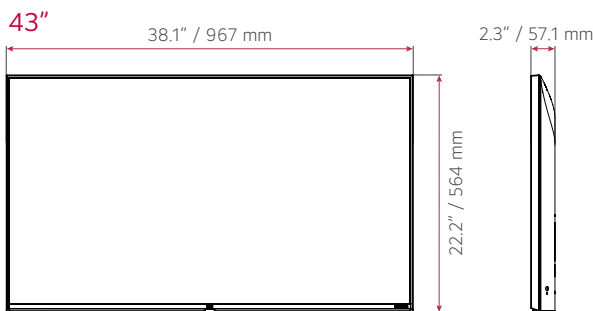

* Pro:Centric Direct solution is sold separately. Some features may not be supported based on PCD versions.

Integration Options: Works with Apple AirPlay® and Google Cast™

Available through license with LG’s contracted Healthcare Patient Engagement Providers, this service allows patients and guests to stream content directly from their wireless devices to the UM672M series using Apple AirPlay or Google Cast. Simply scan the room’s QR code to pair their devices and share movies, shows, photos, games, and more during the guest’s stay. Pairing is always private and temporary.

* Netflix membership required.

DIMENSIONS

CONNECTIVITY

75"

Rear

65" / 55" / 50" / 43"

Rear

75" / 65" / 55" / 50" / 43"