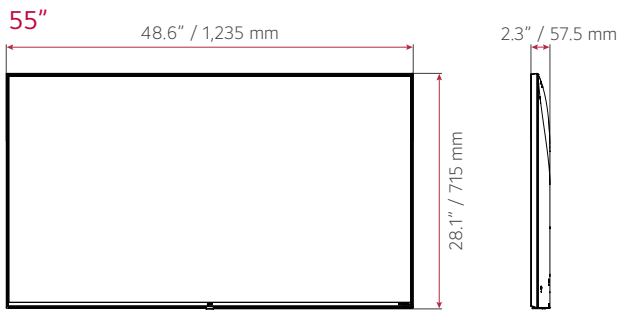

* Netflix membership required.

DIMENSIONS

CONNECTIVITY

75"

Rear

65" / 55" / 50" / 43"

Rear

75" / 65" / 55" / 50" / 43"