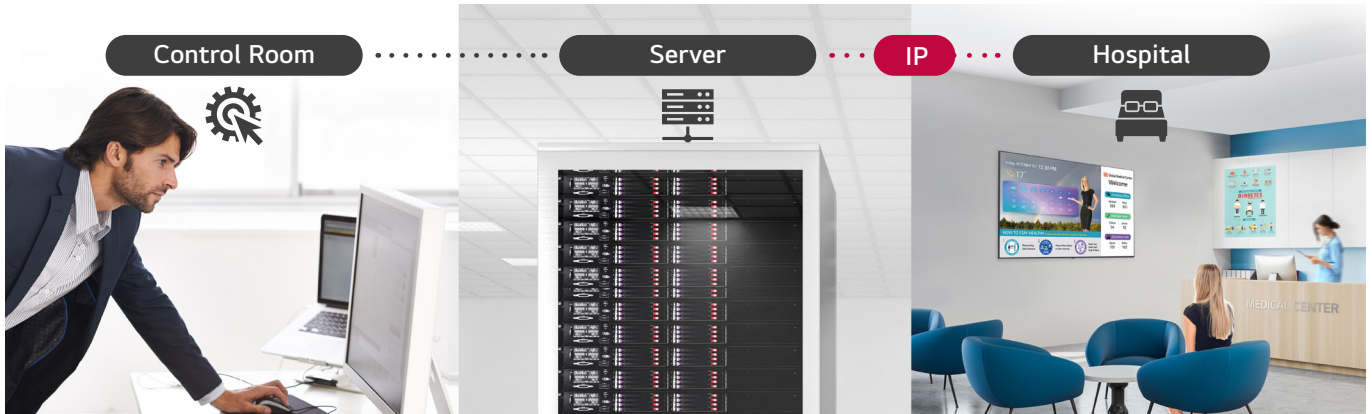

USB Cloning

USB data cloning makes managing multiple displays efficient. Instead of setting up each display one by one, data can be copied to a USB* Drive for one display, and be shared to the other displays through a USB plug-in.

* USB drive is not provided by LG (Sold Separately).

Multi-code IR

This LG model supports Multi-code IR* functionality which eliminates remote-control signal interaction among nearby TVs. Patients can freely control their own TVs without disturbing the others.

* Multi-code IR remote control is not provided by LG (Sold Separately).

Pro:Centric® Management Solution

Pro:Centric Direct is a content management solution providing simple editing tools that enable service and IP network-based remote management, allowing staff to efficiently manage all LG hospital TVs throughout the facility.

* Pro:Centric Direct solution is sold separately. Some features may not be supported based on PCD versions.

Integration Options: Works with Apple AirPlay® and Google Cast™

Available through license with LG’s contracted Healthcare Patient Engagement Providers, this service allows patients and guests to stream content directly from their wireless devices to the UM672M series using Apple AirPlay or Google Cast. Simply scan the room’s QR code to pair their devices and share movies, shows, photos, games, and more during the guest’s stay. Pairing is always private and temporary.