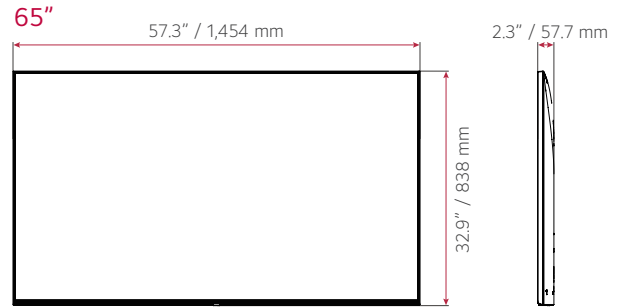

* Netflix membership required.

DIMENSIONS

CONNECTIVITY

75"

Rear

65" / 55" / 50" / 43"

Rear

75" / 65" / 55" / 50" / 43"