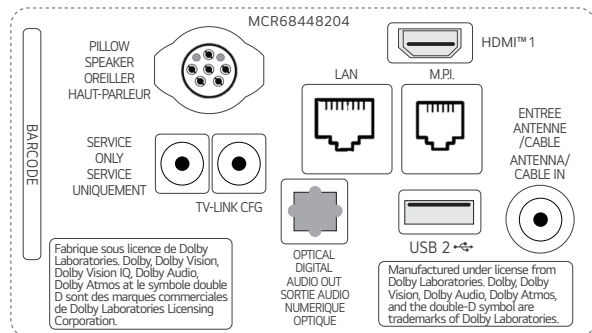

CONNECTIVITY

75"

Rear