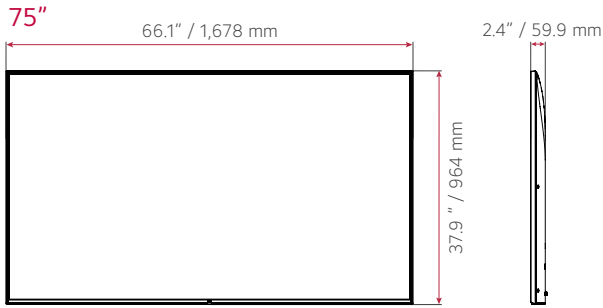

* Netflix membership required.

DIMENSIONS

CONNECTIVITY

75"

Rear

65" / 55" / 50" / 43"

Rear

75" / 65" / 55" / 50" / 43"