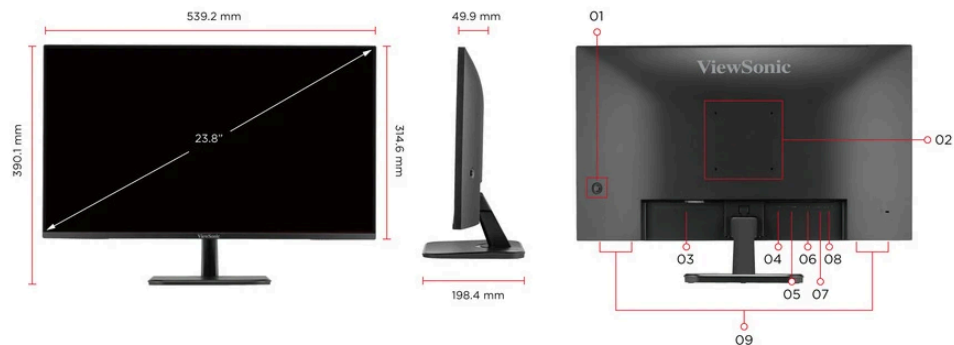

Product Description

The ViewSonic VA2456A-MHD is a 24" Full HD IPS monitor featuring HDMI, VGA and DisplayPort inputs for business and home use. The optimal screen performance and comfortable viewing without tearing or stuttering is delivered through 120Hz variable refresh rate, Eye ProTech+ technology, and various ViewMode presets. Simply expand your workspace and experience truly seamless multitasking on just one screen with a VESA-compatible mount at a low power consumption.