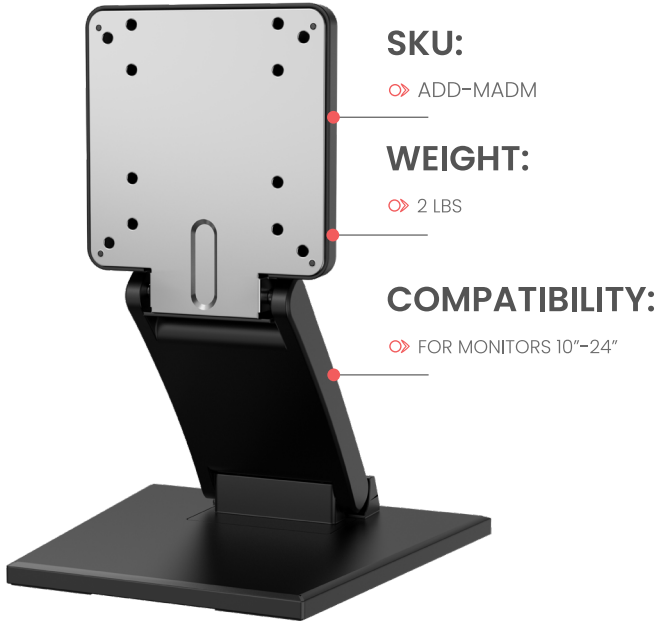

ADJUSTABLE MONITOR DESK MOUNT WITH WEIGHTED BASE PRODUCT DATA SHEET

DIMENSIONS:

FEATURES:

- Slim compact folding design
- Height adjustable
- Scratch protected padding on weighted base
- 180-degree swivel and tiltable adjustable VESA head
- Compact and portable
- Can be wall mounted (hardware not included)
- Folded flat: 2.25"H

COMPATIBILITY:

- 75x75mm and 100x100mm VESA Versatility
- Works seamlessly with VESA-compatible monitors 10"-24" and up to 15 lbs

HEIGHT ADJUSTABLE

VESA VERSATILITY

MONITOR COMPATIBILITY