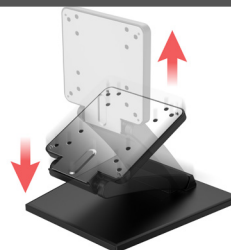

ADJUSTABLE MONITOR DESK MOUNT WITH WEIGHTED BASE PRODUCT DATA SHEET

DIMENSIONS:

FEATURES:

- Slim compact folding design
- Height adjustable
- Scratch protected padding on weighted base
- 180-degree swivel and tiltable adjustable VESA head
- Compact and portable
- Can be wall mounted (hardware not included)
- Folded flat: 2.25"H

COMPATIBILITY:

- 75x75mm and 100x100mm VESA Versatility
- Works seamlessly with VESA-compatible monitors 10"-24" and up to 15 lbs

HEIGHT ADJUSTABLE

VESA VERSATILITY

MONITOR COMPATIBILITY