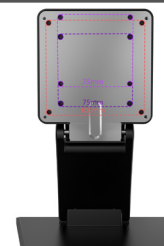

ADJUSTABLE MONITOR DESK MOUNT WITH WEIGHTED BASE PRODUCT DATA SHEET

DIMENSIONS:

FEATURES:

- Slim compact folding design
- Height adjustable
- Scratch protected padding on weighted base
- 180-degree swivel and tiltable adjustable VESA head
- Compact and portable
- Can be wall mounted (hardware not included)
- Folded flat: 2.25"H

COMPATIBILITY:

- 75x75mm and 100x100mm VESA Versatility
- Works seamlessly with VESA-compatible monitors 10"-24" and up to 15 lbs

HEIGHT ADJUSTABLE

VESA VERSATILITY

MONITOR COMPATIBILITY