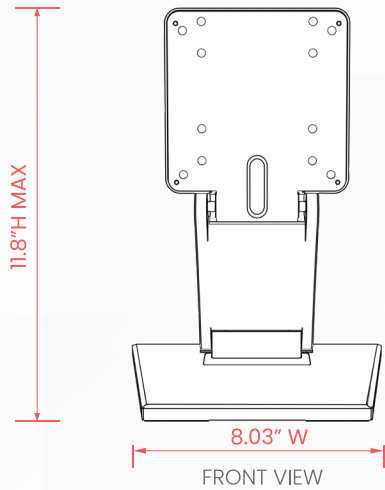

ADJUSTABLE MONITOR DESK MOUNT WITH WEIGHTED BASE PRODUCT DATA SHEET

DIMENSIONS:

FEATURES:

- Slim compact folding design
- Height adjustable
- Scratch protected padding on weighted base
- 180-degree swivel and tiltable adjustable VESA head
- Compact and portable
- Can be wall mounted (hardware not included)
- Folded flat: 2.25"H

COMPATIBILITY:

- 75x75mm and 100x100mm VESA Versatility
- Works seamlessly with VESA-compatible monitors 10"-24" and up to 15 lbs

HEIGHT ADJUSTABLE

VESA VERSATILITY

MONITOR COMPATIBILITY