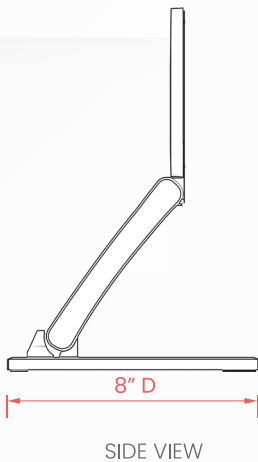

ADJUSTABLE MONITOR DESK MOUNT WITH WEIGHTED BASE PRODUCT DATA SHEET

DIMENSIONS:

FEATURES:

- Slim compact folding design
- Height adjustable
- Scratch protected padding on weighted base
- 180-degree swivel and tiltable adjustable VESA head
- Compact and portable
- Can be wall mounted (hardware not included)
- Folded flat: 2.25"H

COMPATIBILITY:

- 75x75mm and 100x100mm VESA Versatility
- Works seamlessly with VESA-compatible monitors 10"-24" and up to 15 lbs

HEIGHT ADJUSTABLE

VESA VERSATILITY

MONITOR COMPATIBILITY