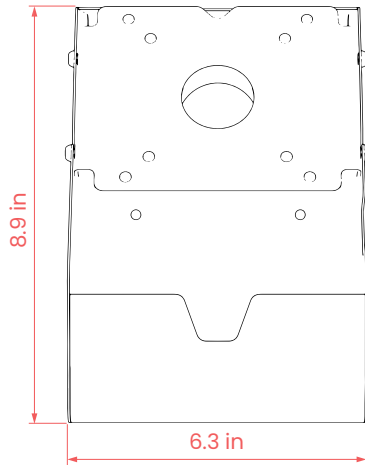

SKU:  
CP-VWMKFC

**MOUNTING:**

- Wall Mount

**HOUSING:**

- Metal Body

**WEIGHT:**

- 3.6 Lbs

# Wall Mount with Storage Area for Elo and Other Displays

### DIMENSIONS:

### FEATURES:

- VESA versatile plate, 75x75 and 100x100mm compatible
- Use in portrait or landscape mode
- Space for small component storage