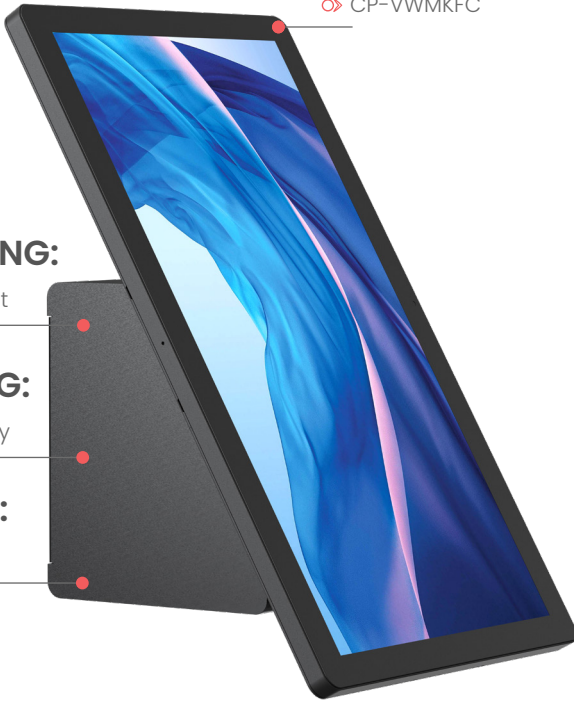

SKU:  
CP-VWMKFC

**MOUNTING:**

- Wall Mount

**HOUSING:**

- Metal Body

**WEIGHT:**

- 3.6 Lbs

# Wall Mount with Storage Area for Elo and Other Displays

### FEATURES:

- VESA versatile plate, 75x75 and 100x100mm compatible
- Use in portrait or landscape mode
- Space for small component storage