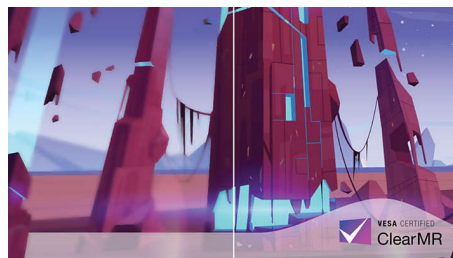

DisplayHDR™ True Black 400

This Philips monitor is certified with VESA DisplayHDR™ True Black 400. Delivering stunningly accurate shadow detail with deeper blacks for a remarkable visual experience compared with conventional monitors of the same peak luminance. This Philips monitor comes with several HDR modes, each optimized for your usage scenarios: HDR Game, HDR Movie, HDR Photo, and VESA DisplayHDR certified level.

VESA ClearMR 13000

Previously, methods to test blur on screen were measured through MRPT. VESA Certified ClearMR acts as an alternative to

MRPT and is designed to reflect the true nature of blur through digital high-speed camera testing. For monitors that are sent in and certified through VESA Certified ClearMR, you can rest assured that you will have an accurate assessment of the monitor's blur quality. Each certification is defined through a CMR range; with this monitor being ClearMR 13000 classified, it has one of the highest classifications of image quality, meaning less overall blur.