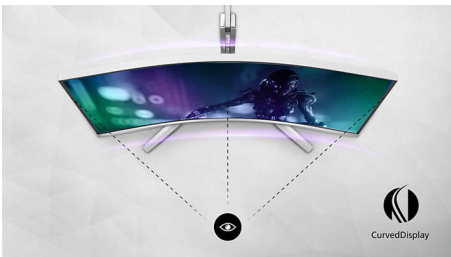

Immersive visuals

- Curved display design for more immersive experience
- DisplayHDR™ TrueBlack 400 delivers incredible shadow details
- True 10-bit display reproduces smoother gradients on visuals
- QD OLED for superior colors and vibrant visuals

EVNIA

PHILIPS

Highlights

QD OLED technology

QD-OLED represents a hybrid approach that marries the OLED panels and quantum dot technology. By combining what's best of both, QD-OLED guarantees high contrast, deep blacks, and unlimited viewing angles, with the higher peak brightness and more vibrant colors.

Curved display design

Desktop monitors offer a personal user experience, which suits a curve design very well. The curved screen provides a pleasant yet subtle immersion effect, which focuses on you at the center of your desk.