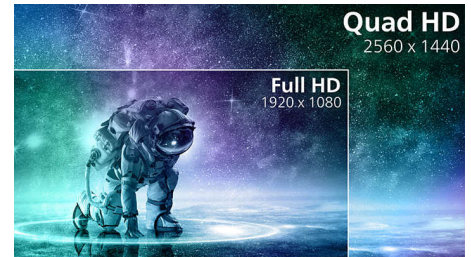

Crystalclear images

These Philips screens deliver Crystalclear, Quad HD 2560x1440 or 2560x1080 pixel images. Utilizing high performance panels with high density pixel count, enabled by high bandwidth sources like USB-C, Displayport, HDMI, these new displays will make your images and graphics come alive. Whether you are demanding professional requiring extremely detailed information for CAD-CAM solutions, using 3D graphic applications or a financial wizard working on huge spreadsheets, Philips displays will give you Crystalclear images.