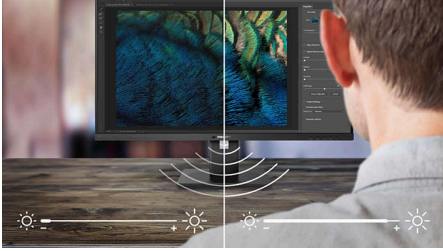

Curved Business monitor

WQHD monitor with USB-C

34B2U5600C/75

Highlights

PowerSensor

PowerSensor is a built-in 'people sensor' that transmits and receives harmless infrared signals to determine if user is present and automatically reduces monitor brightness when user steps away from the desk, cutting energy costs by up to 80 percent and prolonging monitor life

High speed data transfer

USB 3.2 high speed data transfer