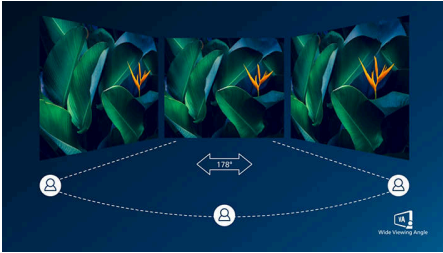

WQHD monitor with USB-C

34B2U5600C/75

Highlights

VA display

Philips VA LED display uses an advanced multi-domain vertical alignment technology which gives you super-high static contrast ratios for extra vivid and bright images. While standard office applications are handled with ease, it is especially suitable for photos, web-browsing, movies, gaming, and demanding graphical applications. It's optimized pixel management technology gives you 178/178 degree extra wide viewing angle, resulting in crisp images.