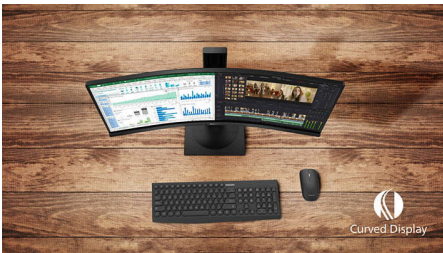

Superb Picture Quality

- VA display delivers awesome images with wide viewing angles

Designed for the way you work

- Built-in stereo speakers for multimedia
- Tilt, swivel and height-adjust for an ideal viewing position
- Eyesafe certified blue light protection and color accuracy
- Curved display design for more immersive experience
- Earphone Hook: for customizable storage
- SmartKVM: for easily switching between sources.

WQHD monitor with USB-C

34B2U5600C/75

Highlights

VA display

Philips VA LED display uses an advanced multi-domain vertical alignment technology which gives you super-high static contrast ratios for extra vivid and bright images. While standard office applications are handled with ease, it is especially suitable for photos, web-browsing, movies, gaming, and demanding graphical applications. It's optimized pixel management technology gives you 178/178 degree extra wide viewing angle, resulting in crisp images.

Curved display design

Desktop monitors offer a personal user experience, which suits a curve design very well. The curved screen provides a pleasant yet subtle immersion effect, which focuses on you at the center of your desk.

Built-in stereo speakers

A pair of high quality stereo speakers built into a display device. It can be visible front firing, or invisible down firing, top firing, rear firing, etc depending on model and design.