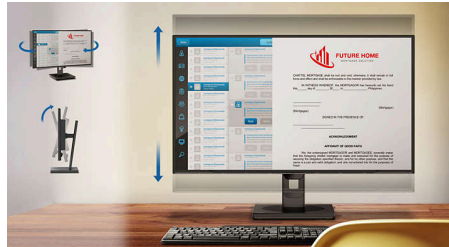

Curved display design

Desktop monitors offer a personal user experience, which suits a curve design very well. The curved screen provides a pleasant yet subtle immersion effect, which focuses on you at the center of your desk.

Built-in stereo speakers

A pair of high quality stereo speakers built into a display device. It can be visible front firing, or invisible down firing, top firing, rear firing, etc depending on model and design.

TUV Rheinland Eyesafe - RPF[®] 40

Philips display meets TUV Rheinland Eyesafe[®] standard to truly protect you from the long exposure to blue light. The always-on blue light filter not only helps reduce digital eye strain, but also guarantees color integrity.

Compact Ergo Base

The Compact Ergo Base is a people-friendly Philips monitor base that tilts, swivels and height-adjusts so each user can position the monitor for maximum viewing comfort and efficiency.