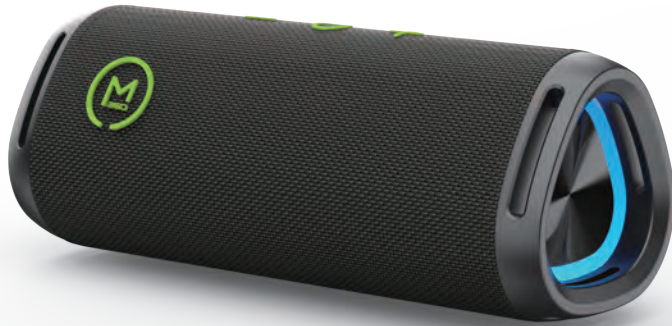

www.morpheus360.com

BT8850DSP

SOUND STAGE PRO WIRELESS PORTABLE SPEAKER

35W Loud

Digital Signal Processing

Up to 20 Hours of Playtime

Waterproof Dustproof

Built-in Microphone

True Wireless Pairing

35 Watts Loud

The SOUNDSTAGE PRO is driven by a racetrack-shaped bass driver, two tweeters, and two passive radiators. This combination ensures rich, deep bass, clear mids, and crisp highs for a full, immersive sound experience.

Enhanced Sound with DSP

The SOUNDSTAGE PRO features a dedicated DSP chip that enhances sound quality by optimizing audio performance. Enjoy a more balanced and refined listening experience with precise sound adjustments.

Dynamic LED Light Show

The SOUNDSTAGE PRO features vibrant LED lights on its dual passive radiators, which pulse and change colors in sync with your music. Adds an exciting visual element to your listening experience, perfect for parties and gatherings.