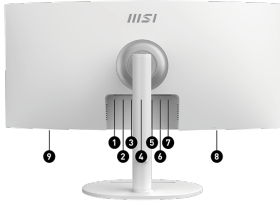

Modern MD342CQPW

BE YOUR WINDOW TO THE WORLD

CERTIFICATES	CB/CE PC, Mac, PS5™, PS4™, Xbox, Mobile, Notebook
VIDEO INPUT COMPATIBILITY	*All trademarks and the registered trademarks are the property of their respective owners.
ACCESSORIES	1x DisplayPort 1.2a cable, 1x USB 3.2 Gen 1 Type-B to A cable, 1x Power Adaptor, 1x Power Cord, 1x Quick Guide, 4x VESA Wall Mount Screws
Note	HDMI™: 3440 x 1440 (Up to 100Hz) DisplayPort: 3440 x 1440 (Up to 120Hz) Type-C: 3440 x 1440 (Up to 120Hz) HDMI™ CEC Support Adobe RGB, DCI-P3 and sRGB follow CIE1976 Standard

CONNECTIONS

1. 1x DC Jack
2. 1x Headphone-out
3. 2x HDMI 2.0b
4. 1x DisplayPort 1.4a
5. 1x Type-C (DP Alt.) w/ 98W PD
6. 1x USB 5Gbps Type-B
7. 2x USB 5Gbps Type-A
8. 1x Kensington Lock
9. OSD Button