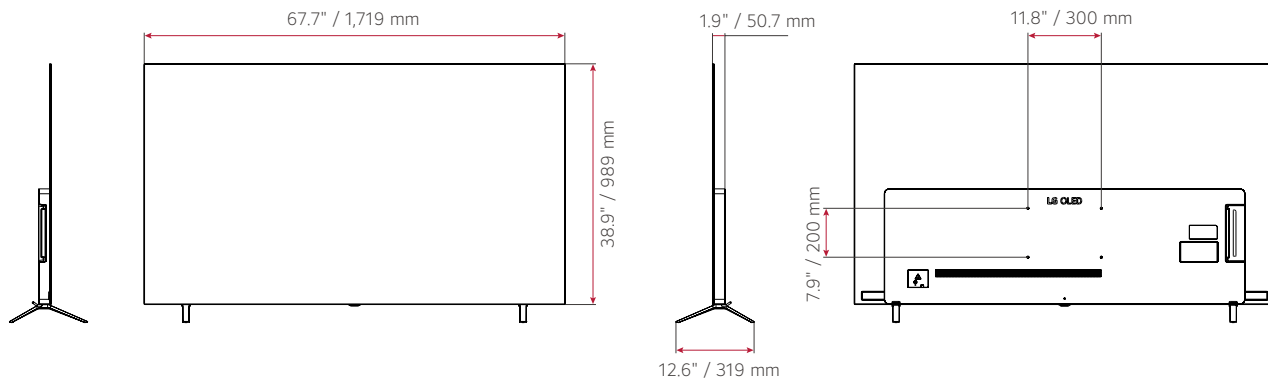

DIMENSIONS

77"