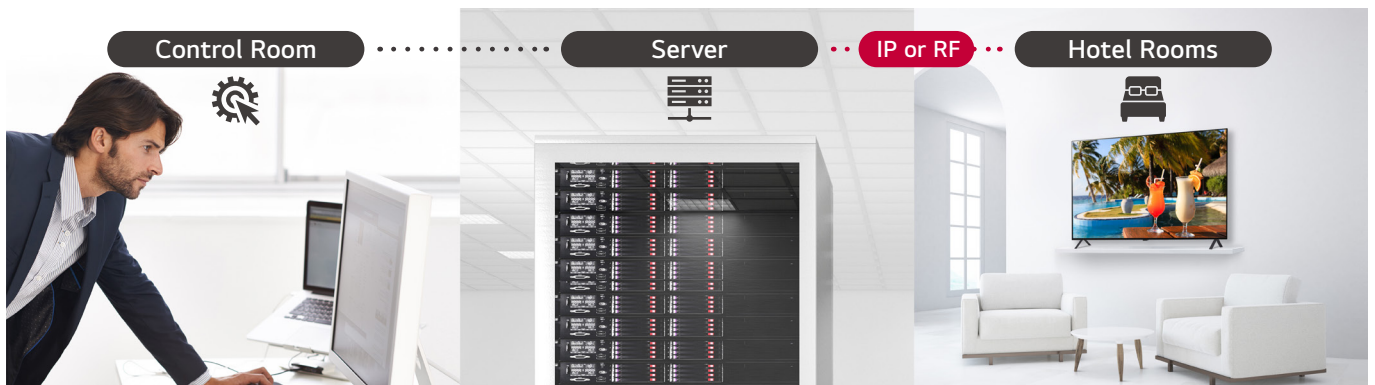

LG OLED Self-lit Pixels

LG Hospitality TV is unique thanks to its self-lit technology. Millions of OLED pixels come together to deliver the next level of TV. Enjoy the deep black, the rich colors and the vivid picture quality.

Pro:Centric Direct

The hotel content management solution Pro:Centric Direct offers easy and simple editing tools, making it easy to perform service and IP network-based remote management with a single click. The Pro:Centric Direct solution enables users to edit their interface easily by providing customized interface and efficiently manages all TVs in the room. The latest PCD version provides IoT-based inroom control as well as voice control function through LG Natural Language Processing (NLP). These IoT and voice-related functions will be your starting point to prepare for the hotel rooms of next generation through artificial intelligence.