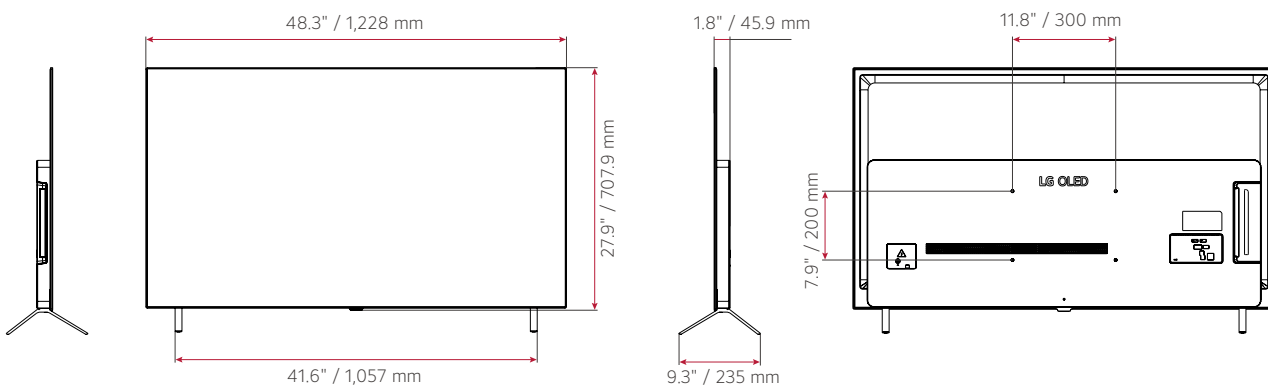

		77AM960H0UD	65AM960H0UD	55AM960H0UD
Info	Category	Pro:Centric Smart	Pro:Centric Smart	Pro:Centric Smart
Design	Stand Type	2 poles	2 poles	2 poles
	Front Color	OLED (4 Side Cinema Screen)	OLED (4 Side Cinema Screen)	OLED (4 Side Cinema Screen)
Display	Size (Inch)	77"	65"	55"
	Resolution	3,840 × 2,160 (4K Ultra HD)	3,840 × 2,160 (4K Ultra HD)	3,840 × 2,160 (4K Ultra HD)
	Brightness (Typ.)	150 nits (APL 100% (Full White)) 500 nits (APL 25% (Full White))	150 nits (APL 100% (Full White)) 500 nits (APL 25% (Full White))	150 nits (APL 100% (Full White)) 500 nits (APL 25% (Full White))
Video	AI Picture Pro	Yes	Yes	Yes
	HDR 10 Pro / HDR HLG	Yes / Yes	Yes / Yes	Yes / Yes
	Game Optimizer	Yes	Yes	Yes
Audio (Sound)	Speaker (Audio Output)	20 W	20 W	20 W
	AI Sound	Yes	Yes	Yes
	AI Acoustic Tuning	Yes	Yes	Yes
	LG Sound Sync	Yes	Yes	Yes
Broadcasting System	Digital	ATSC / Clear QAM	ATSC / Clear QAM	ATSC / Clear QAM
	Analog (NTSC / SECAM / PAL)	NTSC	NTSC	NTSC
Hospitality Solution	Solution Type	Pro:Centric (Smart, Cloud, Direct, V, Server), Quick Menu (Customizable Portal)	Pro:Centric (Smart, Cloud, Direct, V, Server), Quick Menu (Customizable Portal)	Pro:Centric (Smart, Cloud, Direct, V, Server), Quick Menu (Customizable Portal)
	Pro:Idiom (DRM / Media)	Yes / Yes	Yes / Yes	Yes / Yes
Smart Function	webOS23, Web Browser, Magic Remote Compatibility (Built-in), Multi-View, AOD, Gallery Mode, Wi-Fi, Bluetooth, SoftAP, Screen Share, DIAL, Bluetooth Audio Playback, HDMI-eARC/ARC (HDMI 2), Voice Recognition (Standalone / Solution), IoT			
Hospitality Feature	EZ-Manager, USB Cloning, Wake on RF, WOL, Diagnostics (IP Remote), Simplink (HDMI-CEC (1.4)), IR Out (RS-232C, MPI), Multi-code IR, Installer Menu, One Channel Map (LCM), External Speaker Out / Line Out, Instant ON, VLAN ID, Port Block, Lock Mode (Limited), RJP (Remote Jack Pack) Compatibility, Energy Saving Mode, BEACON, Video Tag (2 Video)			
Connectivity	HDMI In (x3), USB 2.0 (x2), RF In, Digital Audio Out (Optical), External Speaker Out (3.5 mm), RJ45 (x2, Ethernet, Aux)), RS-232C (3.5 mm), Service Only (3.5 mm), MPI Port (RJ12)			
Mechanical	VESA Compatible	300 × 200	300 × 200	300 × 200
	Dimensions Without Stand (W x H x D)	67.8 × 38.9 × 2.0 in. 1,719 × 989 × 50.9 mm	57.1 × 32.8 × 1.8 in. 1,449 × 832 × 45.9 mm	48.3 × 27.9 × 1.8 in. 1,228 × 708 × 45.9 mm
	Dimensions With Stand (W x H x D)	67.8 × 41.6 × 12.6 in. 1,719 × 1,057 × 319 mm	57.1 × 35.3 × 9.3 in. 1,449 × 896 × 235 mm	48.3 × 30.4 × 9.6 in. 1,228 × 772 × 235 mm
	Shipping Dimensions (W x H x D)	72.4 × 44.5 × 7.9 in. 1,839 × 1,130 × 200 mm	62.9 × 37.4 × 6.8 in. 1,600 × 950 × 172 mm	53.5 × 31.9 × 6.8 in. 1,360 × 810 × 172 mm
	Weight without Stand	50.5 lbs. / 22.9 kg	37.7 lbs. / 17.1 kg	31.5 lbs. / 14.3 kg
	Weight with Stand	51.8 lbs. / 23.5 kg	38.1 lbs. / 17.3 kg	31.9 lbs. / 14.5 kg
	Shipping Weight	73.8 lbs. / 33.5 kg	53.8 lbs. / 24.4 kg	42.9 lbs. / 19.5 kg
	On Bezel Width (L/R/T/B)	11.0 / 11.0 / 12.4 / 16.7 mm	10.1 / 10.1 / 9.9 / 12.8 mm	9.1 / 9.1 / 8.9 / 12.8 mm
Off Bezel Width (L/R/T/B)	1.3 / 1.3 / 1.3 / 1.3 mm	3.2 / 3.2 / 3.2 / 3.2 mm	3.2 / 3.2 / 3.2 / 3.2 mm	
Electrical	Power Supply (Voltage, Frequency)	100-240 Vac, 50/60 Hz	100-240 Vac, 50/60 Hz	100-240 Vac, 50/60 Hz
	Power Consumption (Typ. / Max)	495 W / 430 W	347 W / 302 W	266 W / 215 W
	Standby Power Consumption	Less than 0.5 W	Less than 0.5 W	Less than 0.5 W
Standards & Certifications	Certification	ETL	ETL	ETL
	EMC	FCC	FCC	FCC
Accessory	Remote (MMR)			