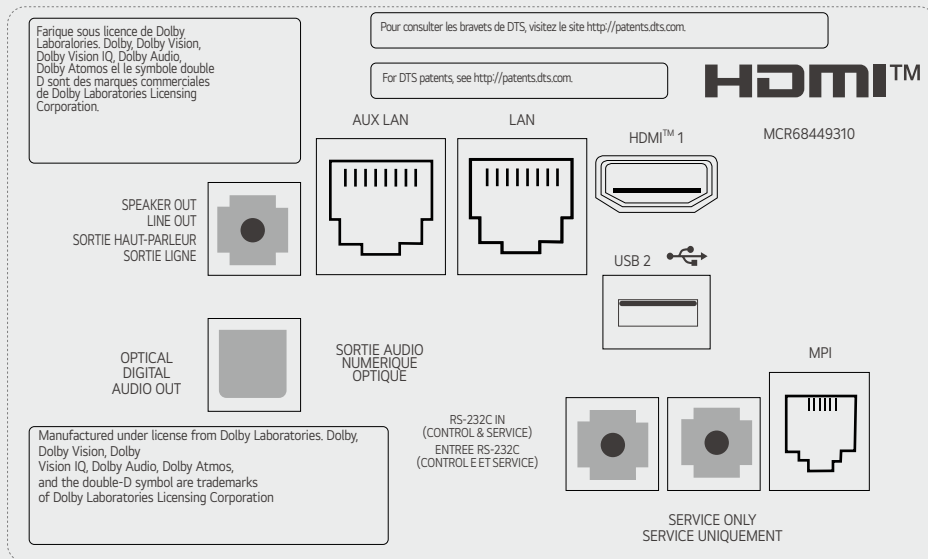

Game Optimizer

LG Game Optimizer will get you and keep you in the action through selection of game mode, picture adjustment and other settings.

CONNECTIVITY

77" / 65" / 55"

Rear

Side