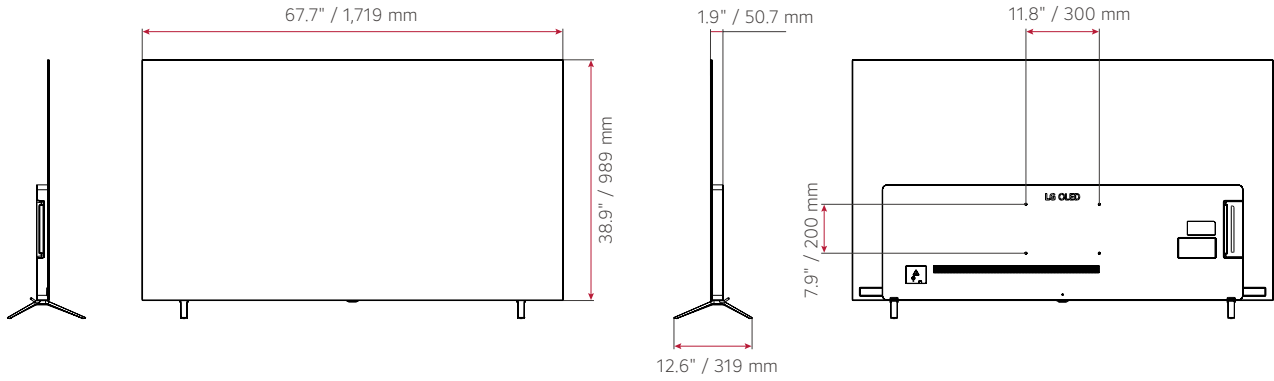

DIMENSIONS

77"