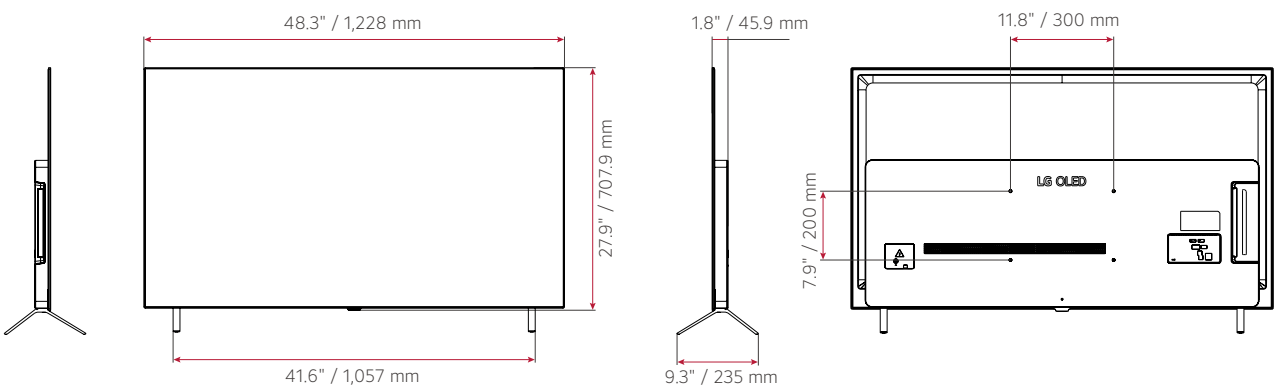

55"

		77AM960H0UD	65AM960H0UD	55AM960H0UD
Info	Category	Pro:Centric Smart	Pro:Centric Smart	Pro:Centric Smart
Design	Stand Type	2 poles	2 poles	2 poles
	Front Color	OLED (4 Side Cinema Screen)	OLED (4 Side Cinema Screen)	OLED (4 Side Cinema Screen)
Display	Size (Inch)	77"	65"	55"
	Resolution	3,840 × 2,160 (4K Ultra HD)	3,840 × 2,160 (4K Ultra HD)	3,840 × 2,160 (4K Ultra HD)
	Brightness (Typ.)	150 nits (APL 100% (Full White)) 500 nits (APL 25% (Full White))	150 nits (APL 100% (Full White)) 500 nits (APL 25% (Full White))	150 nits (APL 100% (Full White)) 500 nits (APL 25% (Full White))
Video	AI Picture Pro	Yes	Yes	Yes
	HDR 10 Pro / HDR HLG	Yes / Yes	Yes / Yes	Yes / Yes
	Game Optimizer	Yes	Yes	Yes
Audio (Sound)	Speaker (Audio Output)	20 W	20 W	20 W
	AI Sound	Yes	Yes	Yes
	AI Acoustic Tuning	Yes	Yes	Yes
	LG Sound Sync	Yes	Yes	Yes
Broadcasting System	Digital	ATSC / Clear QAM	ATSC / Clear QAM	ATSC / Clear QAM
	Analog (NTSC / SECAM / PAL)	NTSC	NTSC	NTSC
Hospitality Solution	Solution Type	Pro:Centric (Smart, Cloud, Direct, V, Server), Quick Menu (Customizable Portal)	Pro:Centric (Smart, Cloud, Direct, V, Server), Quick Menu (Customizable Portal)	Pro:Centric (Smart, Cloud, Direct, V, Server), Quick Menu (Customizable Portal)
	Pro:Idiom (DRM / Media)	Yes / Yes	Yes / Yes	Yes / Yes
Smart Function	webOS23, Web Browser, Magic Remote Compatibility (Built-in), Multi-View, AOD, Gallery Mode, Wi-Fi, Bluetooth, SoftAP, Screen Share, DIAL, Bluetooth Audio Playback, HDMI-eARC/ARC (HDMI 2), Voice Recognition (Standalone / Solution), IoT			
Hospitality Feature	EZ-Manager, USB Cloning, Wake on RF, WOL, Diagnostics (IP Remote), Simplink (HDMI-CEC (1.4)), IR Out (RS-232C, MPI), Multi-code IR, Installer Menu, One Channel Map (LCM), External Speaker Out / Line Out, Instant ON, VLAN ID, Port Block, Lock Mode (Limited), RJP (Remote Jack Pack) Compatibility, Energy Saving Mode, BEACON, Video Tag (2 Video)			
Connectivity	HDMI In (x3), USB 2.0 (x2), RF In, Digital Audio Out (Optical), External Speaker Out (3.5 mm), RJ45 (x2, Ethernet, Aux)), RS-232C (3.5 mm), Service Only (3.5 mm), MPI Port (RJ12)			
Mechanical	VESA Compatible	300 × 200	300 × 200	300 × 200
	Dimensions Without Stand (W x H x D)	67.8 × 38.9 × 2.0 in. 1,719 × 989 × 50.9 mm	57.1 × 32.8 × 1.8 in. 1,449 × 832 × 45.9 mm	48.3 × 27.9 × 1.8 in. 1,228 × 708 × 45.9 mm
	Dimensions With Stand (W x H x D)	67.8 × 41.6 × 12.6 in. 1,719 × 1,057 × 319 mm	57.1 × 35.3 × 9.3 in. 1,449 × 896 × 235 mm	48.3 × 30.4 × 9.6 in. 1,228 × 772 × 235 mm
	Shipping Dimensions (W x H x D)	72.4 × 44.5 × 7.9 in. 1,839 × 1,130 × 200 mm	62.9 × 37.4 × 6.8 in. 1,600 × 950 × 172 mm	53.5 × 31.9 × 6.8 in. 1,360 × 810 × 172 mm
	Weight without Stand	50.5 lbs. / 22.9 kg	37.7 lbs. / 17.1 kg	31.5 lbs. / 14.3 kg
	Weight with Stand	51.8 lbs. / 23.5 kg	38.1 lbs. / 17.3 kg	31.9 lbs. / 14.5 kg
	Shipping Weight	73.8 lbs. / 33.5 kg	53.8 lbs. / 24.4 kg	42.9 lbs. / 19.5 kg
	On Bezel Width (L/R/T/B)	11.0 / 11.0 / 12.4 / 16.7 mm	10.1 / 10.1 / 9.9 / 12.8 mm	9.1 / 9.1 / 8.9 / 12.8 mm
Off Bezel Width (L/R/T/B)	1.3 / 1.3 / 1.3 / 1.3 mm	3.2 / 3.2 / 3.2 / 3.2 mm	3.2 / 3.2 / 3.2 / 3.2 mm	
Electrical	Power Supply (Voltage, Frequency)	100-240 Vac, 50/60 Hz	100-240 Vac, 50/60 Hz	100-240 Vac, 50/60 Hz
	Power Consumption (Typ. / Max)	495 W / 430 W	347 W / 302 W	266 W / 215 W
	Standby Power Consumption	Less than 0.5 W	Less than 0.5 W	Less than 0.5 W
Standards & Certifications	Certification	ETL	ETL	ETL
	EMC	FCC	FCC	FCC
Accessory	Remote (MMR)			