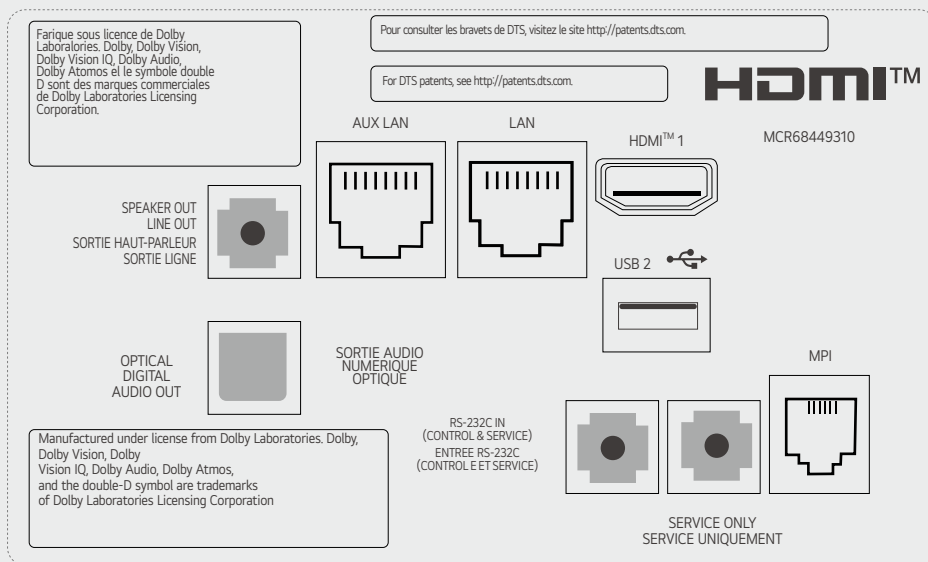

Game Optimizer

LG Game Optimizer will get you and keep you in the action through selection of game mode, picture adjustment and other settings.

CONNECTIVITY

77" / 65" / 55"

Rear

Side

* All images are for illustrative purposes only.