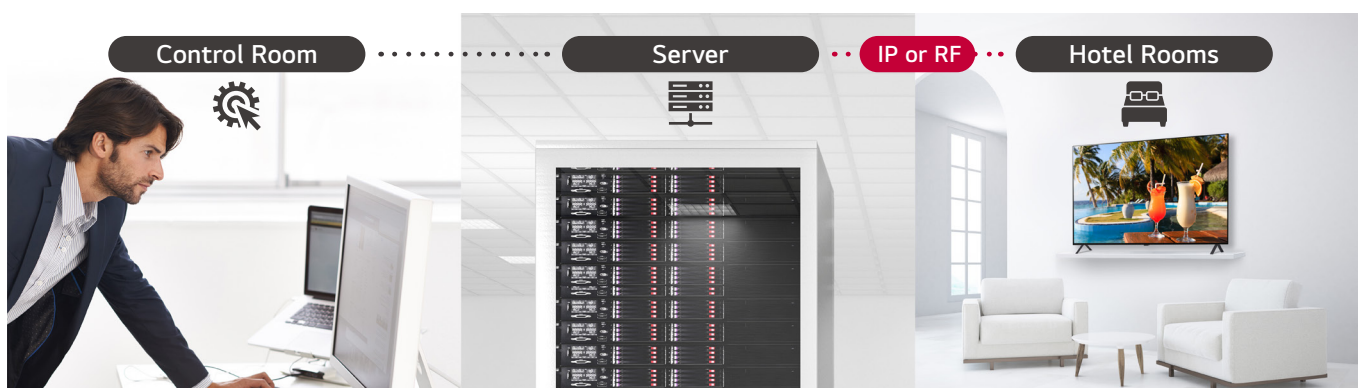

LG OLED Self-lit Pixels

LG Hospitality TV is unique thanks to its self-lit technology. Millions of OLED pixels come together to deliver the next level of TV. Enjoy the deep black, the rich colors and the vivid picture quality.

Pro:Centric Direct

The hotel content management solution Pro:Centric Direct offers easy and simple editing tools, making it easy to perform service and IP network-based remote management with a single click. The Pro:Centric Direct solution enables users to edit their interface easily by providing customized interface and efficiently manages all TVs in the room. The latest PCD version provides IoT-based inroom control as well as voice control function through LG Natural Language Processing (NLP). These IoT and voice-related functions will be your starting point to prepare for the hotel rooms of next generation through artificial intelligence.