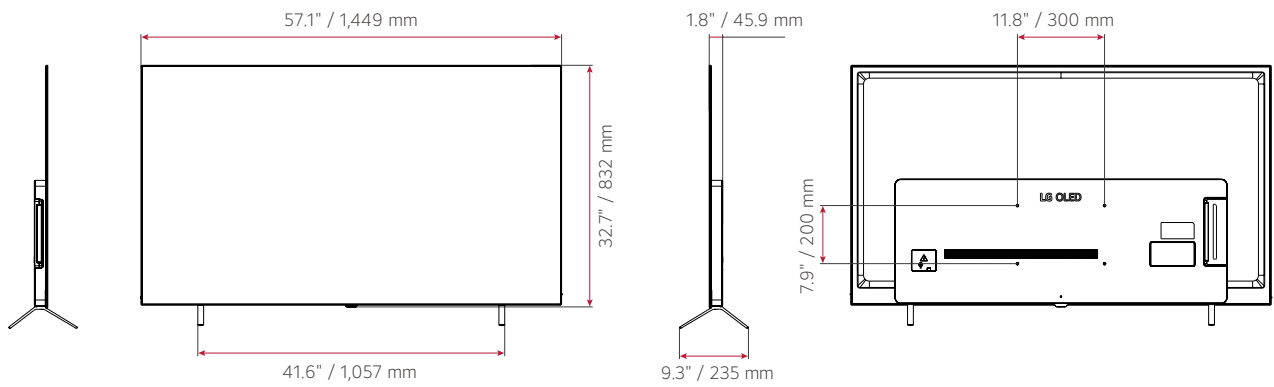

55"

		77AM960H0UD	65AM960H0UD	55AM960H0UD
Info	Category	Pro:Centric Smart	Pro:Centric Smart	Pro:Centric Smart
Design	Stand Type	2 poles	2 poles	2 poles
	Front Color	OLED (4 Side Cinema Screen)	OLED (4 Side Cinema Screen)	OLED (4 Side Cinema Screen)
Display	Size (Inch)	77"	65"	55"
	Resolution	3,840 × 2,160 (4K Ultra HD)	3,840 × 2,160 (4K Ultra HD)	3,840 × 2,160 (4K Ultra HD)
	Brightness (Typ.)	150 nits (APL 100% (Full White)) 500 nits (APL 25% (Full White))	150 nits (APL 100% (Full White)) 500 nits (APL 25% (Full White))	150 nits (APL 100% (Full White)) 500 nits (APL 25% (Full White))
Video	AI Picture Pro	Yes	Yes	Yes
	HDR 10 Pro / HDR HLG	Yes / Yes	Yes / Yes	Yes / Yes
	Game Optimizer	Yes	Yes	Yes
Audio (Sound)	Speaker (Audio Output)	20 W	20 W	20 W
	AI Sound	Yes	Yes	Yes
	AI Acoustic Tuning	Yes	Yes	Yes
	LG Sound Sync	Yes	Yes	Yes
Broadcasting System	Digital	ATSC / Clear QAM	ATSC / Clear QAM	ATSC / Clear QAM
	Analog (NTSC / SECAM / PAL)	NTSC	NTSC	NTSC
Hospitality Solution	Solution Type	Pro:Centric (Smart, Cloud, Direct, V, Server), Quick Menu (Customizable Portal)	Pro:Centric (Smart, Cloud, Direct, V, Server), Quick Menu (Customizable Portal)	Pro:Centric (Smart, Cloud, Direct, V, Server), Quick Menu (Customizable Portal)
	Pro:Idiom (DRM / Media)	Yes / Yes	Yes / Yes	Yes / Yes
Smart Function	webOS23, Web Browser, Magic Remote Compatibility (Built-in), Multi-View, AOD, Gallery Mode, Wi-Fi, Bluetooth, SoftAP, Screen Share, DIAL, Bluetooth Audio Playback, HDMI-eARC/ARC (HDMI 2), Voice Recognition (Standalone / Solution), IoT			
Hospitality Feature	EZ-Manager, USB Cloning, Wake on RF, WOL, Diagnostics (IP Remote), Simplink (HDMI-CEC (1.4)), IR Out (RS-232C, MPI), Multi-code IR, Installer Menu, One Channel Map (LCM), External Speaker Out / Line Out, Instant ON, VLAN ID, Port Block, Lock Mode (Limited), RJP (Remote Jack Pack) Compatibility, Energy Saving Mode, BEACON, Video Tag (2 Video)			
Connectivity	HDMI In (x3), USB 2.0 (x2), RF In, Digital Audio Out (Optical), External Speaker Out (3.5 mm), RJ45 (x2, Ethernet, Aux)), RS-232C (3.5 mm), Service Only (3.5 mm), MPI Port (RJ12)			
Mechanical	VESA Compatible	300 × 200	300 × 200	300 × 200
	Dimensions Without Stand (W x H x D)	67.8 × 38.9 × 2.0 in. 1,719 × 989 × 50.9 mm	57.1 × 32.8 × 1.8 in. 1,449 × 832 × 45.9 mm	48.3 × 27.9 × 1.8 in. 1,228 × 708 × 45.9 mm
	Dimensions With Stand (W x H x D)	67.8 × 41.6 × 12.6 in. 1,719 × 1,057 × 319 mm	57.1 × 35.3 × 9.3 in. 1,449 × 896 × 235 mm	48.3 × 30.4 × 9.6 in. 1,228 × 772 × 235 mm
	Shipping Dimensions (W x H x D)	72.4 × 44.5 × 7.9 in. 1,839 × 1,130 × 200 mm	62.9 × 37.4 × 6.8 in. 1,600 × 950 × 172 mm	53.5 × 31.9 × 6.8 in. 1,360 × 810 × 172 mm
	Weight without Stand	50.5 lbs. / 22.9 kg	37.7 lbs. / 17.1 kg	31.5 lbs. / 14.3 kg
	Weight with Stand	51.8 lbs. / 23.5 kg	38.1 lbs. / 17.3 kg	31.9 lbs. / 14.5 kg
	Shipping Weight	73.8 lbs. / 33.5 kg	53.8 lbs. / 24.4 kg	42.9 lbs. / 19.5 kg
	On Bezel Width (L/R/T/B)	11.0 / 11.0 / 12.4 / 16.7 mm	10.1 / 10.1 / 9.9 / 12.8 mm	9.1 / 9.1 / 8.9 / 12.8 mm
Off Bezel Width (L/R/T/B)	1.3 / 1.3 / 1.3 / 1.3 mm	3.2 / 3.2 / 3.2 / 3.2 mm	3.2 / 3.2 / 3.2 / 3.2 mm	
Electrical	Power Supply (Voltage, Frequency)	100-240 Vac, 50/60 Hz	100-240 Vac, 50/60 Hz	100-240 Vac, 50/60 Hz
	Power Consumption (Typ. / Max)	495 W / 430 W	347 W / 302 W	266 W / 215 W
	Standby Power Consumption	Less than 0.5 W	Less than 0.5 W	Less than 0.5 W
Standards & Certifications	Certification	ETL	ETL	ETL
	EMC	FCC	FCC	FCC
Accessory	Remote (MMR)			