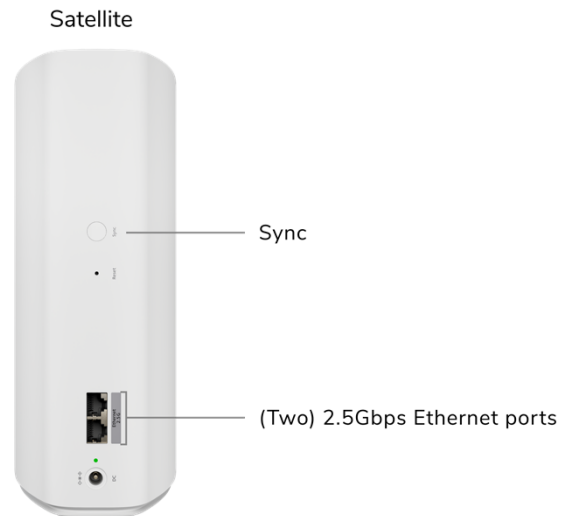

Package Contents

- One (1) Orbi WiFi 7 Satellite (RBE770)
- One (1) power adapter
- Quick start guide

System Requirements

- Tri-band Mesh WiFi 7 Router (RBE771) - **SOLD SEPARATELY**
- High-speed Internet connection to existing modem or gateway

Warranty & Support

- 90-day complimentary technical support following purchase from a NETGEAR authorized reseller
- www.netgear.com/warranty

Physical Specifications

- Dimensions: 9.88 x 5.28 x 3.95 in (251.2 x 134.2 x 100.4 mm) each
- Weight: 2.02 lb (.916 kg) each

Connections

This product comes with a limited warranty that is valid only if purchased from a NETGEAR authorized reseller.

[†] Maximum wireless signal rate derived from IEEE® 802.11 specifications. Actual data throughput and wireless coverage will vary and be lowered by network and environmental conditions, including network traffic volume, device limitations, and building construction. NETGEAR makes no representations or warranties about this product's compatibility with future standards. To achieve maximum wireless/wired speed requires devices that use the latest wireless/wired standards and support maximum speeds.

¹ Clients must support 6GHz band (WiFi 6E). 6GHz band is limited to indoor range.

For regulatory compliance information, visit www.netgear.com/about/regulatory.

NETGEAR, the NETGEAR Logo, NETGEAR Armor, and Orbi are trademarks of NETGEAR, Inc. Any other trademarks mentioned herein are for reference purposes only.
©2024 NETGEAR, Inc.