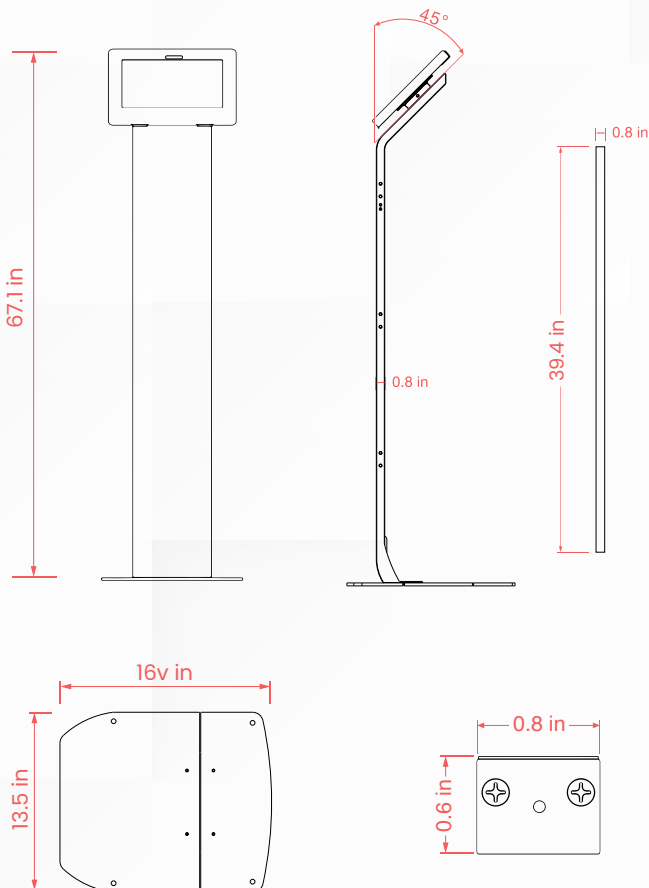

**SKU:**

➤ PAD-LEDPARAF

**WEIGHT:**

➤ 32.9 Lbs

**COMPONENTS:**

➤ Premium Locking Floor Stand Kiosk + LED Light Bar Add-Ons

# PREMIUM FLOORSTAND WITH LED LIGHT ADD-ON FOR TABLETS

## PRODUCT DATA SHEET

**DIMENSIONS:**

**FEATURES:**

- Durable steel body
- Interior cable routing system
- Scratch protected padding on weighted base
- Heavy-duty locking enclosure
- Portrait or landscape display
- Sturdy Metal LED Housing Construction
- Frosted Acrylic Lens
- 120 Degree Beam Spread out of LED Bar
- Built-in LED light controller on power cord