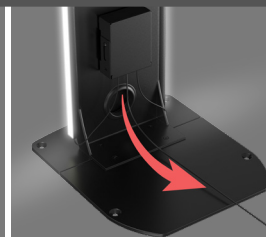

CABLE MANAGEMENT