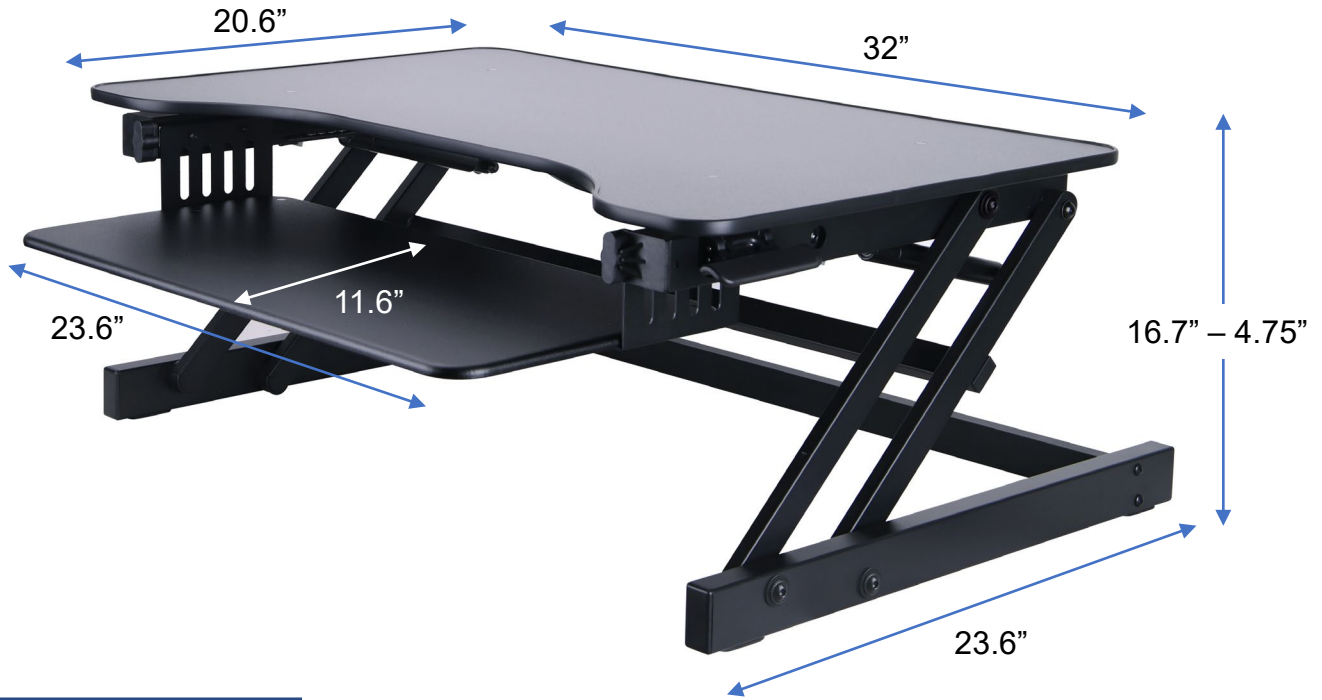

## 32" Adjustable Desk Riser with EVR

### SHIPPING SPECS

CARTON DIMENSIONS (H X D X W)

6.50" x 34.75" x 25.88"

WEIGHT

37 LBS

COLOR

MODEL #

UPC

### HIGHLIGHTS

- EVR 20% greater Enhanced Vertical Range - rises up to 16.7" and lowers down to 4.75", to optimize the ergonomic work position for people of all heights.
- 32" top can hold 2 monitors or laptops.
- Large 32" x 20.5" work surface.
- Includes full size 24" x 11.5" ergonomic retractable keyboard tray - holds keyboard or laptop.
- Gas shocks lift up to 30 lbs.
- Fully assembled and ready to use.
- Available in black, white or grey