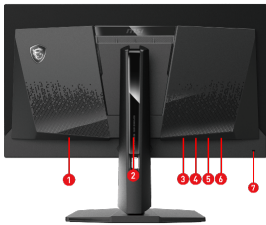

Frameless Design	Yes
VESA Mounting	100 x 100 mm
Weight (NW / GW)	8.8kg / 12.45kg 6.66kg (without stand)
PIP / PBP Function	Yes
Note	Display Port: 3440x1440 (Up to 240Hz) HDMI™: 3440x1440 (Up to 240Hz) Type C(DP alt.): 3440 x 1440 (Up to 240Hz) and 98W PD *Adobe RGB, DCI-P3 and sRGB follow CIE1976 Standard
Warranty	3 years (including panel burn-in)

CONNECTIONS

1. AC in
2. 2x HDMI™ 2.1 (UWQHD@240Hz)
3. 1 x DP 1.4a
4. 1 x USB Type-C (98W)
5. 2 x USB 2.0 Type A
6. 1 x USB Type B
7. 1 x Headphone