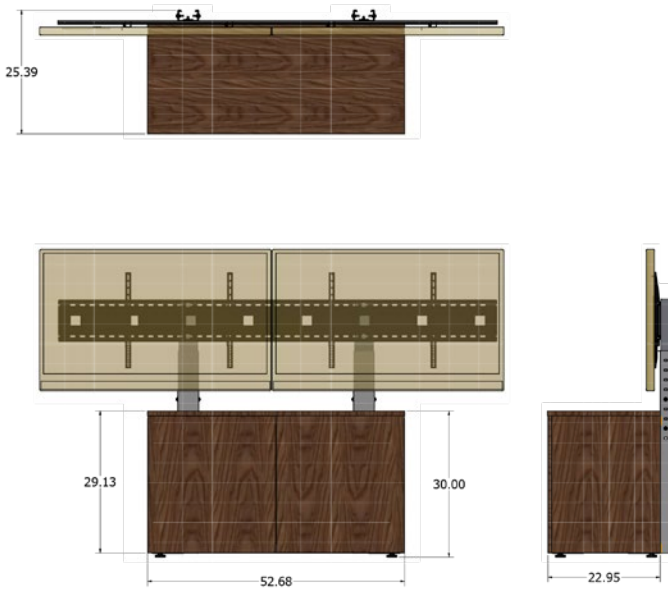

2-Bay, 3-Bay, & 5-Bay Credenzas

Standard depth, single and dual display cabinets

Avteq credenzas are made to order and perfect for conference rooms, huddle spaces and training centers. Credenzas are fully customizable and designed specifically for commercial AV use. The standard configuration is 22.95 inches deep and includes two, three, or five bays plus storage that supports all your audio visual equipment. The integrated VESA mounting system eliminates wall-mounted displays and supports a single display up to 98", dual displays up to 82", or dual extra large displays up to 86". The back of the credenza is open for maximum ventilation. Optional back covers are available.

3-Bay Credenza

2-Bay Credenza

5-Bay Credenza

CUSTOM SIZES

4-bay and 6-bay configurations are available made-to-order. Contact your Avteq sales rep for pricing, custom sizes and options.

4-Bay Credenza

6-Bay Credenza

DIMENSIONS

2-Bay Credenza

3-Bay Credenza

DIMENSIONS CONT.

5-Bay Credenza

SPECIFICATIONS	
Part Number & Display Sizes: (Single) (Dual) (Dual Xtra Large)	2-Bay: (CRED2L-S, CRED2V-S) (CRED2L-D, CRED2V-D) 3-Bay: (CRED3L-S, CRED3V-S) (CRED3L-D, CRED3V-D) (CRED3L-DX, CRED3V-DX) 5-Bay: (CRED5L-S, CRED5V-S) (CRED5L-D, CRED5V-D) (CRED5L-DX, CRED5V-DX)
Finishes: L = Laminate V = Veneer	
Display Sizes	Single: (45-98 inches) Dual: (45-82 inches) Dual Xtra Large: 86 inch
Dimensions (HxWxD)	
2-Bay	52.6 x 30 x 25.4 Inches (1336 x 762 x 645 mm)
3-Bay	79 x 30 x 25.4 Inches (2007 x 762 x 645 mm)
5-Bay	132 x 30 x 25.4 Inches (3353 x 762 x 645 mm)
Cabinet	22.5 x 24 x 22 Inches (572 x 610 x 559 mm)
Rack (D)	17 Inches
Rack Space	12 RU
UM-1 Single Display (min-max width)	Min: 27.1 Inches (688 mm) Max: 42.2 Inches (1072 mm)
UM-2 Dual Display (min-max width)	Min: 57 Inches (1448 mm) Max: 93.7 Inches (2380 mm)