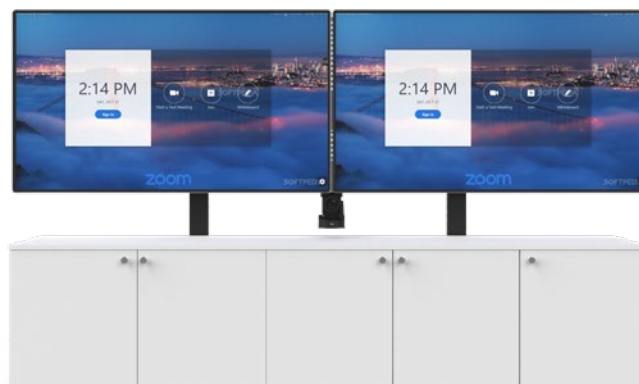

5-Bay Credenza