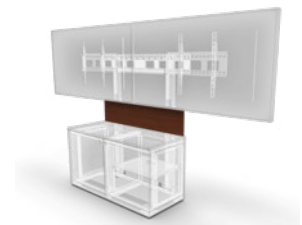

2-Bay, 3-Bay, & 5-Bay Credenzas

Standard depth, single and dual display cabinets

Avteq credenzas are made to order and perfect for conference rooms, huddle spaces and training centers. Credenzas are fully customizable and designed specifically for commercial AV use. The standard configuration is 22.95 inches deep and includes two, three, or five bays plus storage that supports all your audio visual equipment. The integrated VESA mounting system eliminates wall-mounted displays and supports a single display up to 98", dual displays up to 82", or dual extra large displays up to 86". The back of the credenza is open for maximum ventilation. Optional back covers are available.

Credenza uprights are available as an accessory to bring additional height for larger displays.

FEATURES

- Standard 2-bay, 3-bay or 5-bay configurations
- Custom 4-bay and 6-bay cabinets available
- Universal VESA mount for single or dual displays
- 12RU sliding, rotating rack
- Open back for ventilation
- 9-port rack-mounted surge protector
- Round door pulls
- Leveling feet
- 100% steel frame
- Optional back bay covers
- Optional modesty panel to cover display uprights
- Optional camera shelves
- TAA compliant

NEAT-BRK-24 | NEAT-BRK-32
NEAT-BRK-42 | NEAT-BRK-48

Rotating Rack

SR-12

Extended Uprights

CRED-EXT-UPRIGHTS

Back Bay Covers

CRED2-BC | CRED3-BC

Credenza Cover Panel