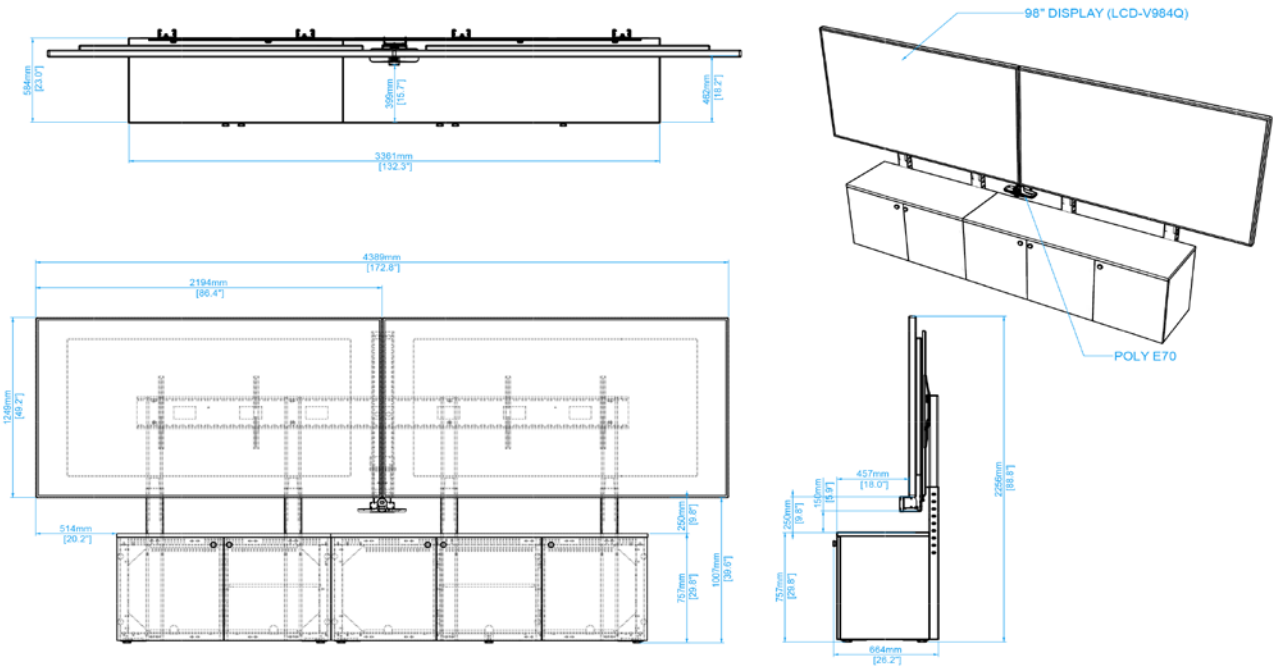

2-Bay, 3-Bay, & 5-Bay Credenzas

Standard depth, single and dual display cabinets

Avteq credenzas are made to order and perfect for conference rooms, huddle spaces and training centers. Credenzas are fully customizable and designed specifically for commercial AV use. The standard configuration is 22.95 inches deep and includes two, three, or five bays plus storage that supports all your audio visual equipment. The integrated VESA mounting system eliminates wall-mounted displays and supports a single display up to 98", dual displays up to 82", or dual extra large displays up to 86". The back of the credenza is open for maximum ventilation. Optional back covers are available.

DIMENSIONS

2-Bay Credenza

3-Bay Credenza

DIMENSIONS CONT.

5-Bay Credenza

SPECIFICATIONS	
Part Number & Display Sizes: (Single) (Dual) (Dual Xtra Large)	2-Bay: (CRED2L-S, CRED2V-S) (CRED2L-D, CRED2V-D) 3-Bay: (CRED3L-S, CRED3V-S) (CRED3L-D, CRED3V-D) (CRED3L-DX, CRED3V-DX) 5-Bay: (CRED5L-S, CRED5V-S) (CRED5L-D, CRED5V-D) (CRED5L-DX, CRED5V-DX)
Finishes: L = Laminate V = Veneer	
Display Sizes	Single: (45-98 inches) Dual: (45-82 inches) Dual Xtra Large: 86 inch
Dimensions (HxWxD)	
2-Bay	52.6 x 30 x 25.4 Inches (1336 x 762 x 645 mm)
3-Bay	79 x 30 x 25.4 Inches (2007 x 762 x 645 mm)
5-Bay	132 x 30 x 25.4 Inches (3353 x 762 x 645 mm)
Cabinet	22.5 x 24 x 22 Inches (572 x 610 x 559 mm)
Rack (D)	17 Inches
Rack Space	12 RU
UM-1 Single Display (min-max width)	Min: 27.1 Inches (688 mm) Max: 42.2 Inches (1072 mm)
UM-2 Dual Display (min-max width)	Min: 57 Inches (1448 mm) Max: 93.7 Inches (2380 mm)