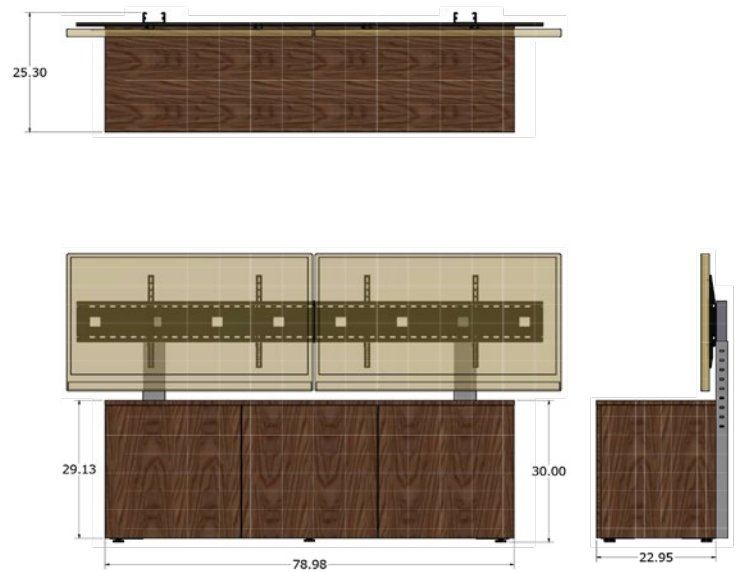

2-Bay, 3-Bay, & 5-Bay Credenzas

Standard depth, single and dual display cabinets

Avteq credenzas are made to order and perfect for conference rooms, huddle spaces and training centers. Credenzas are fully customizable and designed specifically for commercial AV use. The standard configuration is 22.95 inches deep and includes two, three, or five bays plus storage that supports all your audio visual equipment. The integrated VESA mounting system eliminates wall-mounted displays and supports a single display up to 98", dual displays up to 82", or dual extra large displays up to 86". The back of the credenza is open for maximum ventilation. Optional back covers are available.

3-Bay Credenza

2-Bay Credenza

5-Bay Credenza

CUSTOM SIZES

4-bay and 6-bay configurations are available made-to-order. Contact your Avteq sales rep for pricing, custom sizes and options.

4-Bay Credenza

6-Bay Credenza

DIMENSIONS

2-Bay Credenza

3-Bay Credenza

DIMENSIONS CONT.

5-Bay Credenza

SPECIFICATIONS	
Part Number & Display Sizes: (Single) (Dual) (Dual Xtra Large)	2-Bay: (CRED2L-S, CRED2V-S) (CRED2L-D, CRED2V-D) 3-Bay: (CRED3L-S, CRED3V-S) (CRED3L-D, CRED3V-D) (CRED3L-DX, CRED3V-DX) 5-Bay: (CRED5L-S, CRED5V-S) (CRED5L-D, CRED5V-D) (CRED5L-DX, CRED5V-DX)
Finishes: L = Laminate V = Veneer	
Display Sizes	Single: (45-98 inches) Dual: (45-82 inches) Dual Xtra Large: 86 inch
Dimensions (HxWxD)	
2-Bay	52.6 x 30 x 25.4 Inches (1336 x 762 x 645 mm)
3-Bay	79 x 30 x 25.4 Inches (2007 x 762 x 645 mm)
5-Bay	132 x 30 x 25.4 Inches (3353 x 762 x 645 mm)
Cabinet	22.5 x 24 x 22 Inches (572 x 610 x 559 mm)
Rack (D)	17 Inches
Rack Space	12 RU
UM-1 Single Display (min-max width)	Min: 27.1 Inches (688 mm) Max: 42.2 Inches (1072 mm)
UM-2 Dual Display (min-max width)	Min: 57 Inches (1448 mm) Max: 93.7 Inches (2380 mm)