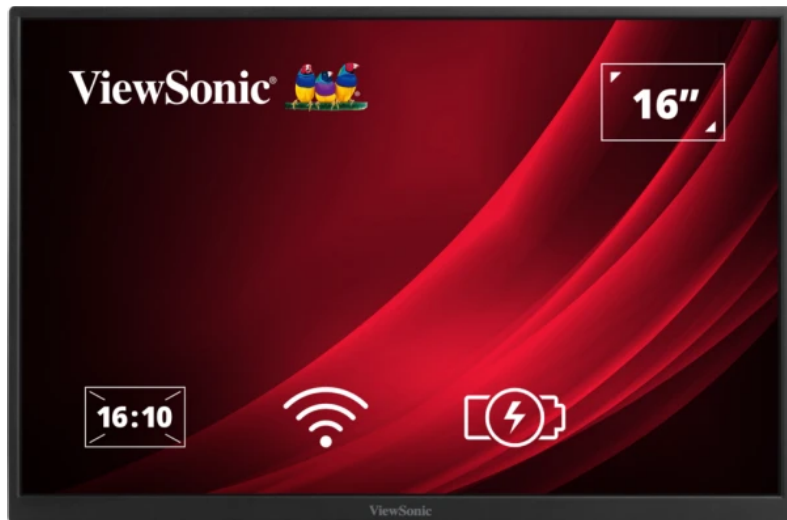

## Key Features

- Built-in battery ensures extended, worry-free on-the-go usage
- Plug-and-Play wireless connectivity with no network setup or software installation required
- 16:10 WUXGA/FHD+ (1920 x 1200) display, ideal for extending or mirroring content
- USB-C ports located on both the right and left sides for flexible connectivity options
- Ergonomic smart cover serves as an adjustable stand and protects the monitor while on-the-go

## Product Description

The VG1656N is a 16" WUXGA/FHD+ (1920 x 1200) wireless extended portable business monitor with a built-in battery. This monitor offers expansive space for work and play with its 16:10 aspect ratio. The built-in battery extends usability, while wireless connectivity through a Wi-Fi dongle ensures effortless content sharing, enabling easy screen mirroring or extension from another screen. Designed for optimal flexibility, this monitor features dual USB-C ports for versatile connectivity and supports auto-screen rotation, making it perfect for professionals and multitaskers. The smart cover serves as an adjustable stand for convenient use and protects the monitor while on-the-go.