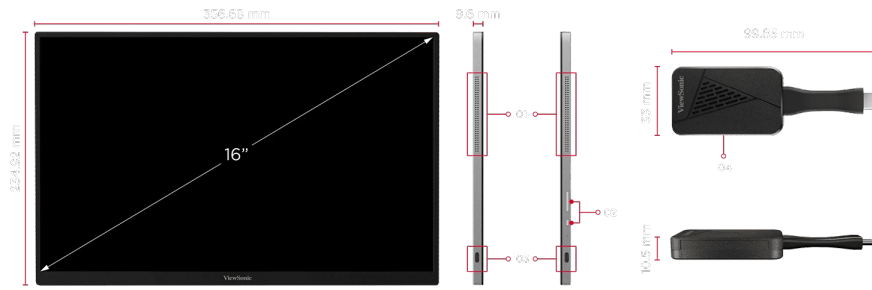

1. Speakers
2. Menu Control Key
3. USB Type C *2
4. Wi-Fi Dongle

Visit Us   www.viewsonic.com

DISPLAY

Display Size (in.):	16
Viewable Area (in.):	16
Panel Type:	IPS Technology
Resolution:	1920 x 1200
Resolution Type:	WUXGA (Wide UXGA)
Static Contrast Ratio:	1,000:1 (typ)
Dynamic Contrast Ratio:	50M:1
Light Source:	LED
Brightness:	250 cd/m² (typ)
Colors:	16.2M
Color Space Support:	8 bit (6 bit + FRC)
Aspect Ratio:	16:10
Response Time (Typical GTG):	9.5ms
Response Time (GTG w/OD):	9.5ms
Response Time (Typical Tr+Tf):	16ms
Viewing Angles:	170° horizontal, 170° vertical
Backlight Life (Hours):	15000 Hrs (Min)
Curvature:	Flat
Refresh Rate (Hz):	60
Low Blue Light:	Software solution
Color Gamut:	NTSC: 45% size (Typ) sRGB: 64% size (Typ)
Pixel Size:	0.18 mm (H) x 0.18 mm (V)
Surface Treatment:	Anti-Glare, Hard Coating (3H)

COMPATIBILITY

PC Resolution (max):	1920x1200
Mac® Resolution (max):	1920x1200
PC Operating System:	Windows 10/11 certified; macOS tested
Mac® Resolution (min):	1920x1200

CONNECTOR

USB 3.2 Type C DisplayPort Alt mode only :	2 (60W power charger)
Power in:	USB Type C (with video & data)

AUDIO

Internal Speakers:	2Watts x2

POWER

Consumption (typical):	8W
Consumption (max):	8.2W
Voltage:	AC 100-240V
Stand-by:	0.5W
Power Supply:	External Power Adaptor

CONTROLS

INPUT SIGNAL

Frequency Horizontal:	15 ~ 82KHz
Frequency Vertical:	50 ~ 75Hz

VIDEO INPUT

Digital Sync:	Micro-Packet - Type C, Micro-Packet - HDMI (v1.4) for internal port to connect WiFi receiver

ERGONOMICS

Height Adjust (mm):	50 (by smart cover)
Tilt (Forward/Back):	20° / 70 (by smart cover)°
Pivot (Right/Left):	90° / 0°

WEIGHT (IMPERIAL)

Net (lbs):	1.8
Net Without Stand (lbs):	1.8
Gross (lbs):	4.6

WEIGHT (METRIC)

Net (kg):	0.8
Net Without Stand (kg):	0.8
Gross (kg):	2.1

DIMENSIONS (IMPERIAL) (WXHXD)

Packaging (in.):	17.2 x 11.8 x 3.2
Physical (in.):	14.04 x 9.25 x 0.38
Physical Without Stand (in.):	14.04 x 9.25 x 0.38

DIMENSIONS (METRIC) (WXHXD)

Packaging (mm):	438 x 300 x 81
Physical (mm):	356.68 x 234.92 x 9.6
Physical Without Stand (mm):	356.68 x 234.92 x 9.6

GENERAL

Regulations:	cTUVus, FCC-B, ICES003, Energy Star, EPEAT, CEC, NRCAN, NOM, Mexico Energy

PACKAGE CONTENTS:

	VG1656N x1, USB Type-C Cable (Male-Male) x1, AC/DC Adapter x1, Quick Start Guide x1, Smart cover x1, WiFi Transmitter Dongle x1

Recycle/Disposal:	Please dispose of in accordance with local, state or federal laws.

Warranty:	*Warranty offered may differ from market to market

Power Management:	Energy Star standards, EPEAT