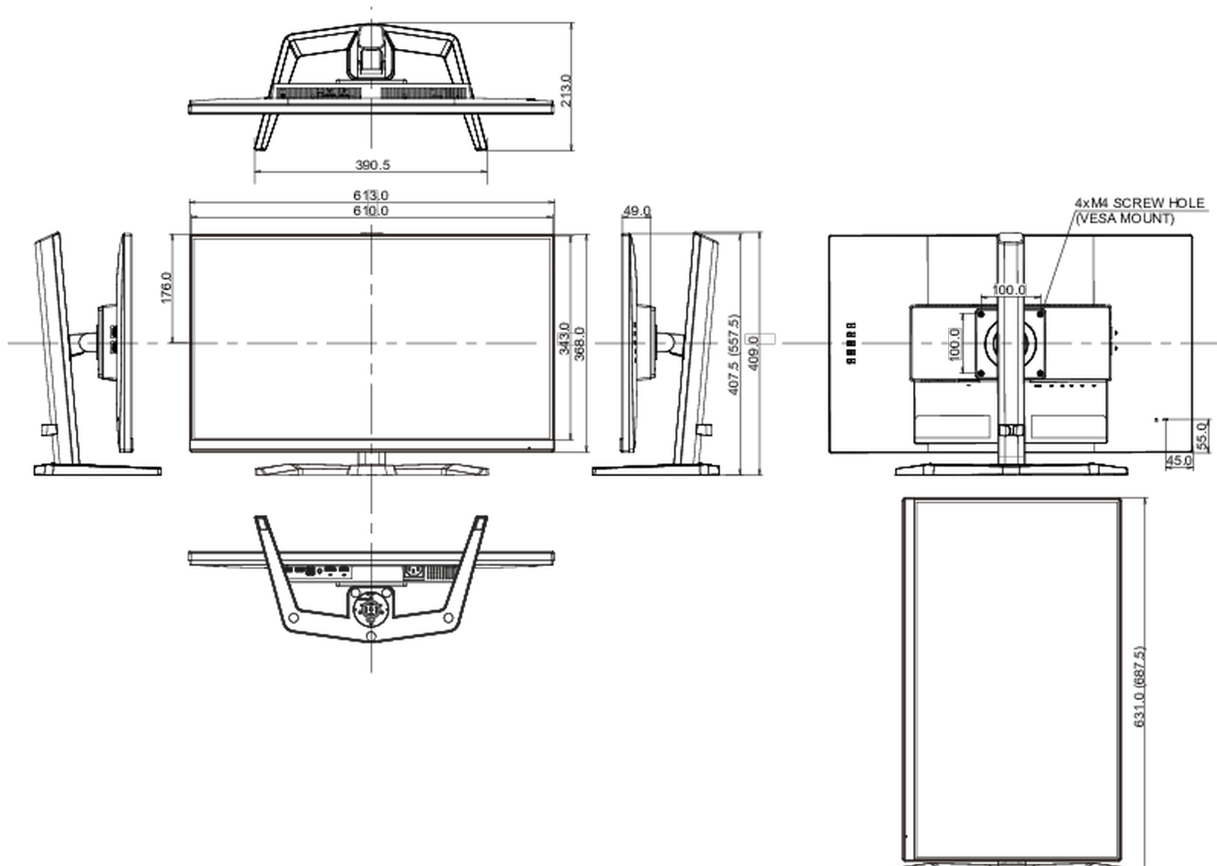

Cable management system

yes

05 ACCESSORIES INCLUDED

Cables

power, USB, HDMI, DP

Other

quick start guide, safety guide

06 POWER MANAGEMENT

Power supply unit

internal

Power supply

AC 100 - 240V, 50/60Hz

Power usage

16W typical, 0.5W stand by, 0.3W off mode

07 SUSTAINABILITY

Regulations

CE, TÜV-Bauart, EAC, PSE, RoHS support, ErP, WEEE, VCCI, REACH, UKCA, Eyesafe 2.0

Energy efficiency class (Regulation (EU) 2017/1369)

E

REACH SVHC

above 0.1%: Lead

08 DIMENSIONS / WEIGHT

Product dimensions W x H x D

613 x 557.5 x 213mm

Box dimensions W x H x D

690 x 432 x 168mm

Weight (without box)

5.4kg

Weight (with box)

7.6kg

EAN code

4948570123964