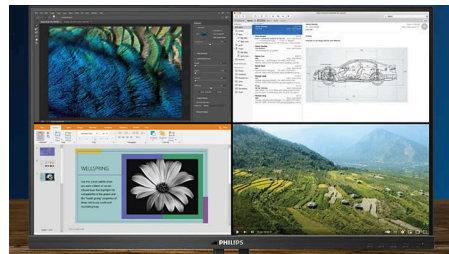

MultiView technology for 4K

Philips MultiView feature on this expansive 4K UHD display enables you to have up to four systems each shown in Full HD on one screen. You can use the Picture-by-Picture (PbP) for monitoring four systems on one screen for control rooms or security. Or for multiple devices like two notebooks side-by-side simultaneously, making collaboration more productive. Or Picture-in-Picture mode (PiP) watching a live football feed from your set-top box, while working on your PC.