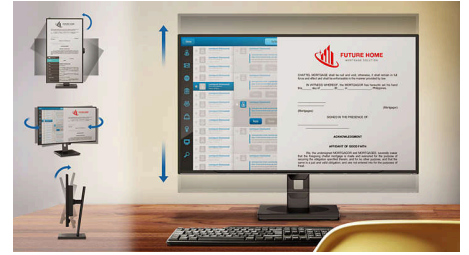

Built-in stereo speakers

A pair of high quality stereo speakers built into a display device. It can be visible front firing, or invisible down firing, top firing, rear firing, etc depending on model and design.

MultiView technology for 4K

Philips MultiView feature on this expansive 4K UHD display enables you to have up to four systems each shown in Full HD on one screen. You can use the Picture-by-Picture (PbP) for monitoring four systems on one screen for control rooms or security. Or for multiple devices like two notebooks side-by-side simultaneously, making collaboration more productive. Or Picture-in-Picture mode (PiP) watching a live football feed from your set-top box, while working on your PC.

SmartErgoBase

The SmartErgoBase is a monitor base that delivers ergonomic display comfort and provides cable management. The base can swivel, tilt and rotate to various angles to ensure maximum comfort. The height adjustable stand guarantees the optimal viewing level, reducing the physical strains of a long workday, while cable management reduces cable clutter and keeps the workspace neat and professional.