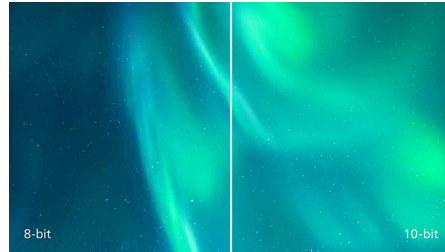

10-bit colors

The 10-bit display delivers rich color depth with 1.074 billion colors and 12-bit internal processing for re-creating smooth, natural colors without gradations and color banding.