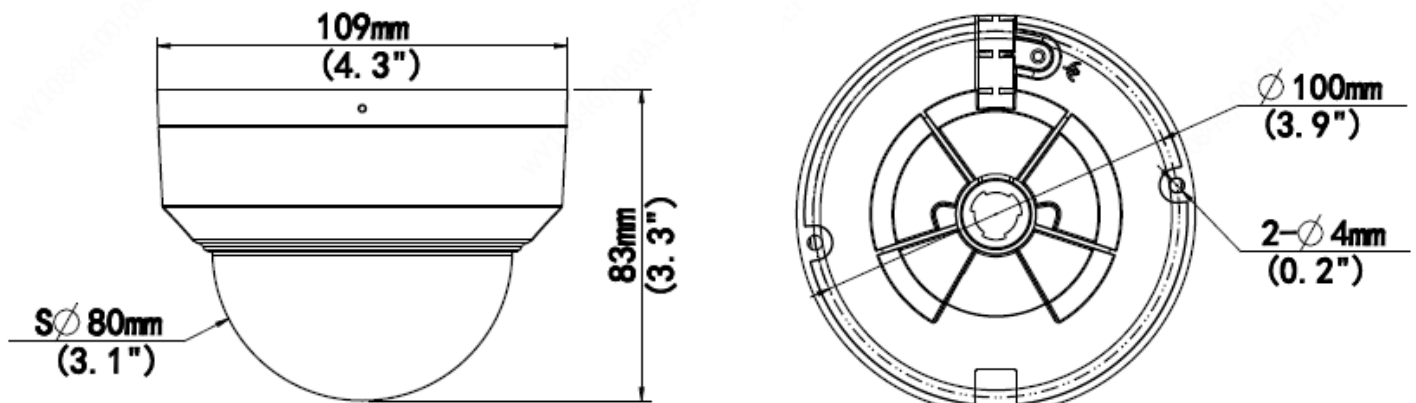

## GV-TDR2705 2MP H.265 Low Lux WDR Pro IR Mini Fixed Rugged IP Dome

- 1/2.7" progressive scan CMOS sensor
- Min. illumination at 0.01 lux
- Dual streams from H.265, H.264 or MJPEG
- Up to 30 fps at 1920 x 1080
- Intelligent IR
- IR distance up to 30 m (100 ft)
- Built-in microphone
- Built-in micro SD card slot (SD / SDHC / SDXC / UHS-I, Class 10) for local storage
- 3-axis mechanism (pan / tilt / rotate)
- Day and night function (with removable IR-cut filter)
- Ingress protection (IP67)
- Vandal Resistance (IK10 for metal casing)
- DC 12V / PoE (IEEE 802.3af)
- Wide Dynamic Range (WDR Pro)
- Defog
- 3D noise reduction
- Motion detection
- Tampering alarm
- Text overlay
- Privacy mask
- 12 languages supported
- ONVIF (Profile G, S, T) conformant

### Dimensions