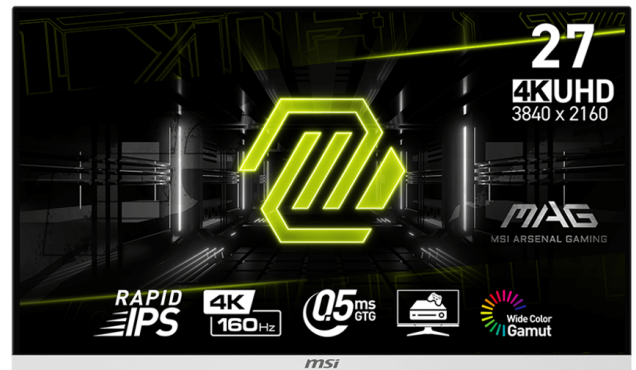

PATH TO THE FUTURE

Introducing the MSI MAG 274URFW esports gaming monitor. This cutting-edge monitor features a 27-inch 4K UHD display with a lightning-fast 160Hz refresh rate and a rapid 0.5ms response time. With the MAG 274URFW, you will have the competitive advantage needed to outperform and defeat your opponents in gaming battles.