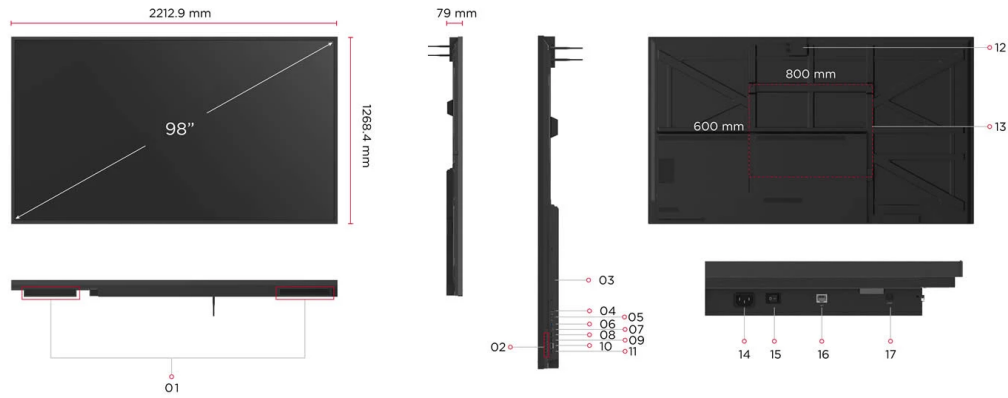

Product Description

With stunning 4K Ultra HD resolution, high brightness, and landscape and portrait modes, the CDE30 Series offers continuous and sustainable 24/7 display for both corporate and campus communication. Purpose-engineered for ease of use, the display is equipped with a Quad Core SoC to run multiple operations seamlessly, and its USB-C one-cable solution sorts for effortless connection with external devices. Designed for easy-to-operate continuous multimedia playback, the CDE30 Series offers cable-free screen casting and screen sharing through myViewBoard Display and ViewBoard Cast, which also supports Airplay and Chromecast. Remote management via the intuitive myViewBoard Manager makes changing content, broadcasting, and software updates a breeze. Available in 6 sizes ranging from 43" to 98", complete with daisy-chain compatibility, the CDE30 Series meets and exceeds the communication needs of any campus or corporate spaces.

Visit Us www.viewsonic.com

DISPLAY

Panel Size:	98"
Type/ Tech:	TFT LCD Module. ADS type, DLED backlight
Display Area (mm):	2158.848 (H) × 1214.352 (V) (98" diagonal)
Native Resolution:	3840 x 2160
Aspect Ratio:	16:9
Colors:	1.07G (8bits + FRC-)
Brightness:	500 nits (typ.)
Contrast Ratio:	1200:1 (typ.), 5000:1 (DCR enabled)
Response Time:	8ms
Viewing Angles:	H = 178, V = 178 typ.
Backlight Life:	50,000 hours
Surface Treatment:	Anti-Glaire, 3H hardness, Haze 25%
Bezel:	25/25/25/25 mm (L/R/T/B)
Orientation:	Landscape & Portrait

7/24

DIMENSIONS (W X H X D)

Physical (inch / mm): 87.12 x 49.94 x 3.11in/2212.9 x
1268.4 x 79 mm

Packaging (inch / mm): 92.91 x 56.1 x 11.02 in./2360 x 1425 x
280 mm

WEIGHT

Net (lb / kg): 153.0 lbs/69.40 kg