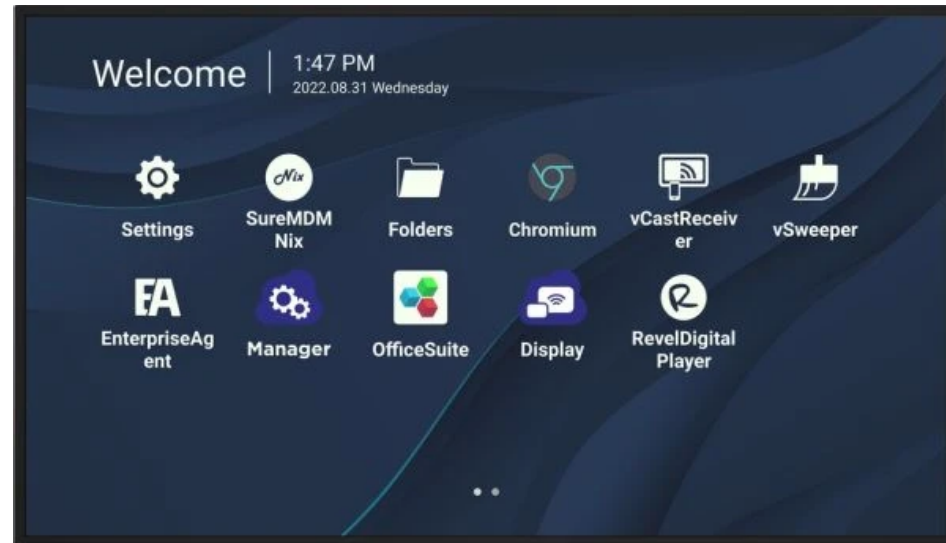

Key Features

- Wireless presentation for enhanced efficiency
- Single USB-C cable for 65W power delivery
- 24/7 video playback for continuous communication
- Remote device management with myViewBoard Manager
- ProAV compatibility with Crestron, Extron, and AMX

Product Description

With stunning 4K Ultra HD resolution, high brightness, and landscape and portrait modes, the CDE30 Series offers continuous and sustainable 24/7 display for both corporate and campus communication. Purpose-engineered for ease of use, the display is equipped with a Quad Core SoC to run multiple operations seamlessly, and its USB-C one-cable solution sorts for effortless connection with external devices. Designed for easy-to-operate continuous multimedia playback, the CDE30 Series offers cable-free screen casting and screen sharing through myViewBoard Display and ViewBoard Cast, which also supports Airplay and Chromecast. Remote management via the intuitive myViewBoard Manager makes changing content, broadcasting, and software updates a breeze. Available in 6 sizes ranging from 43" to 98", complete with daisy-chain compatibility, the CDE30 Series meets and exceeds the communication needs of any campus or corporate spaces.