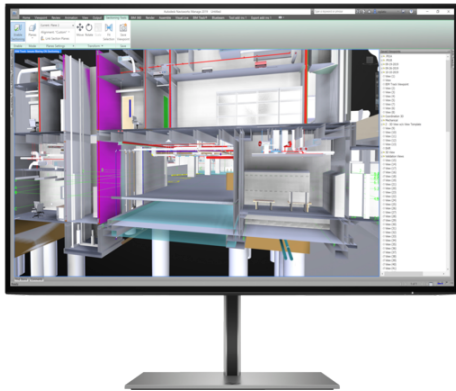

HP Z24u G3 WUXGA USB-C Display (1C4Z6AA)

Overview

Exquisitely crafted for every detail

Meticulously crafted to surpass every design standard, the HP Z24u G3 WUXGA USB-C Display is composed of authentic aluminum and delivers an impressive, frameless viewing experience. Bring your ideas to life with remarkable color accuracy in precise WUXGA resolution. Refine your work experience and transform your PC into a powerhouse with this 24 inch diagonal screen monitor with USB-C 100W Power Delivery.

Universally consistent colors

Out of the box, you get remarkable color accuracy from screen to screen[1]. Achieve precise, vibrant detail with 99% sRGB color gamut and WUXGA resolution.

Always on low blue light

Experience exceptional vibrancy with HP Eye Ease, the always on low blue light filter that reduces blue light exposure with zero impact to true color accuracy.

Design pushed to the edge

Meticulously crafted with a razor-thin profile and frameless design, this stunning 24-inch diagonal screen monitor effortlessly powers your PC or Mac®. Get ultimate comfort with 4-way ergonomic adjustability.

Responsibly reimagined

Make a conscious choice with this monitor that's been built with the environment in mind. Its plastics consist of over 80% recycled materials[2] plus it has 100% sustainably sourced and recyclable packaging[3]. It is ENERGY STAR® certified and EPEAT® 2020 registered[4].