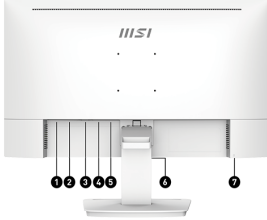

NOTE

HDMI™: 1920 x 1080 (Up to 100Hz)
DisplayPort: 1920 x 1080 (Up to 100Hz)
D-Sub (VGA): 1920 x 1080 (Up to 60Hz)
Adaptive Sync Support

CONNECTIONS

1. 1x DisplayPort (1.2a)
2. 1x HDMI™ 1.4b (FHD@100Hz)
3. 1x D-Sub (VGA)
4. 1x Line-in
5. 1x DC-in
6. 1x 5-way Navigator
7. 1x Kensington Lock