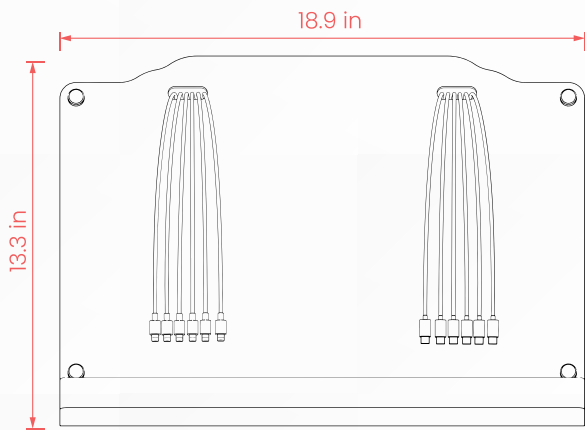

### FEATURES:

- 12 Charging Ports with 6 of them being lightning ports and 6 of them USB-C
- Sturdy ledge design with grooves to hold multiple devices
- 75x75 and 100x100mm VESA mount capability
- 0-14 degrees Tilt Adjustability
- Cable management and storage behind charging station
- Wall mount option

### COMPATIBILITY:

- VESA mount with 75x75 and 100x100 compatible items

12 PORT CHARGING HUB

TILT ADJUSTABLE

WALL MOUNT