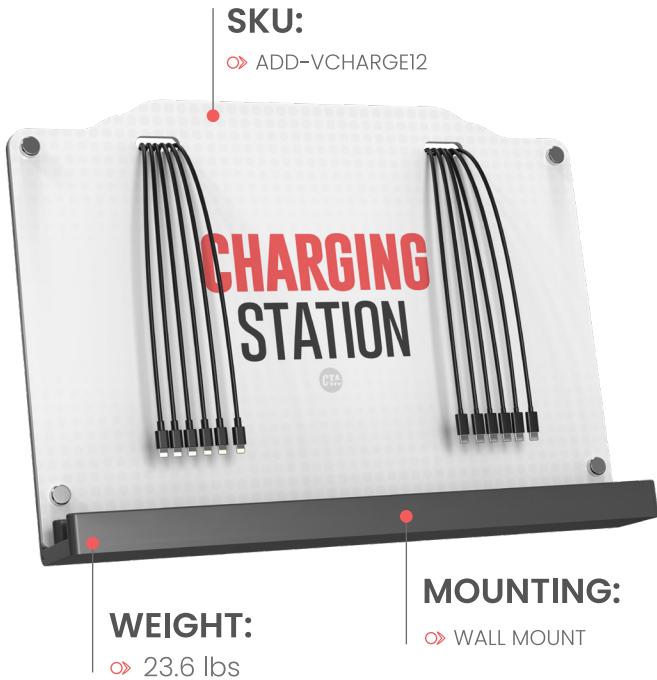

# Charging Station Wall Mount for 12 Devices

### FEATURES:

- 12 Charging Ports with 6 of them being lightning ports and 6 of them USB-C
- Sturdy ledge design with grooves to hold multiple devices
- 75x75 and 100x100mm VESA mount capability
- 0-14 degrees Tilt Adjustability
- Cable management and storage behind charging station
- Wall mount option

### COMPATIBILITY:

- VESA mount with 75x75 and 100x100 compatible items

12 PORT CHARGING HUB

TILT ADJUSTABLE

WALL MOUNT