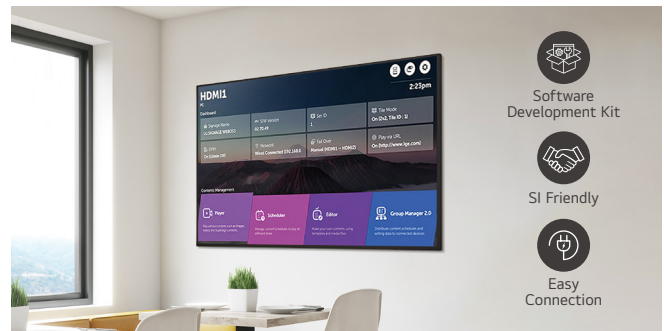

# UHD Signage Display with LG webOS Platform and Advanced Security

 Super High Resolution

 webOS Smart Platform

 Design for Space Utilization

 Enhanced Security

**UH7N-E**

Screen Size	65" / 55" / 49" / 43"
Screen Resolution	3,840 × 2,160 (UHD)
Brightness	700 nits (Typ.)
Surface Treatment (Haze)	65" / 55" / 49": 28% 43": 25%
Bezel Width	8.9 mm (T/R/L), 12.9 mm (B)

## Convenient webOS Platform

The UH7N-E is equipped with a high-performance SoC that allows for multiple tasks to be performed without a separate media player. The webOS platform provides app development tools with an intuitive UI that enhances user convenience, enabling easy connection with external sensors and webOS partner apps to create an SI-friendly environment.

### SuperSign Solutions

SuperSign is an integrated and intuitive content management solution for creative and organized digital signage content in your space, connecting customers to a range of services with convenient user experiences. There are a variety of versions such as SuperSign Cloud, so discover and enjoy the version that best fits you.