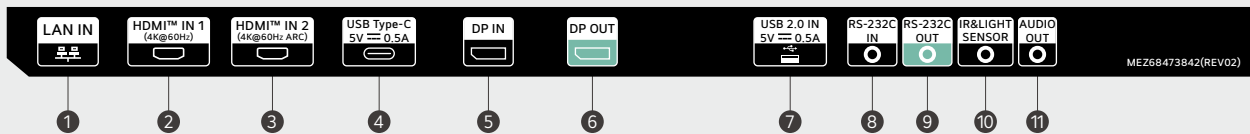

CONNECTIVITY

65" / 55" / 49" / 43"

- 1 LAN IN
- 2 HDMI IN 1
- 3 HDMI IN 2
- 4 USB Type-C
- 5 DP IN
- 6 DP OUT
- 7 USB 2.0 IN
- 8 RS-232C IN
- 9 RS-232C OUT
- 10 IR&LIGHT SENSOR
- 11 AUDIO OUT