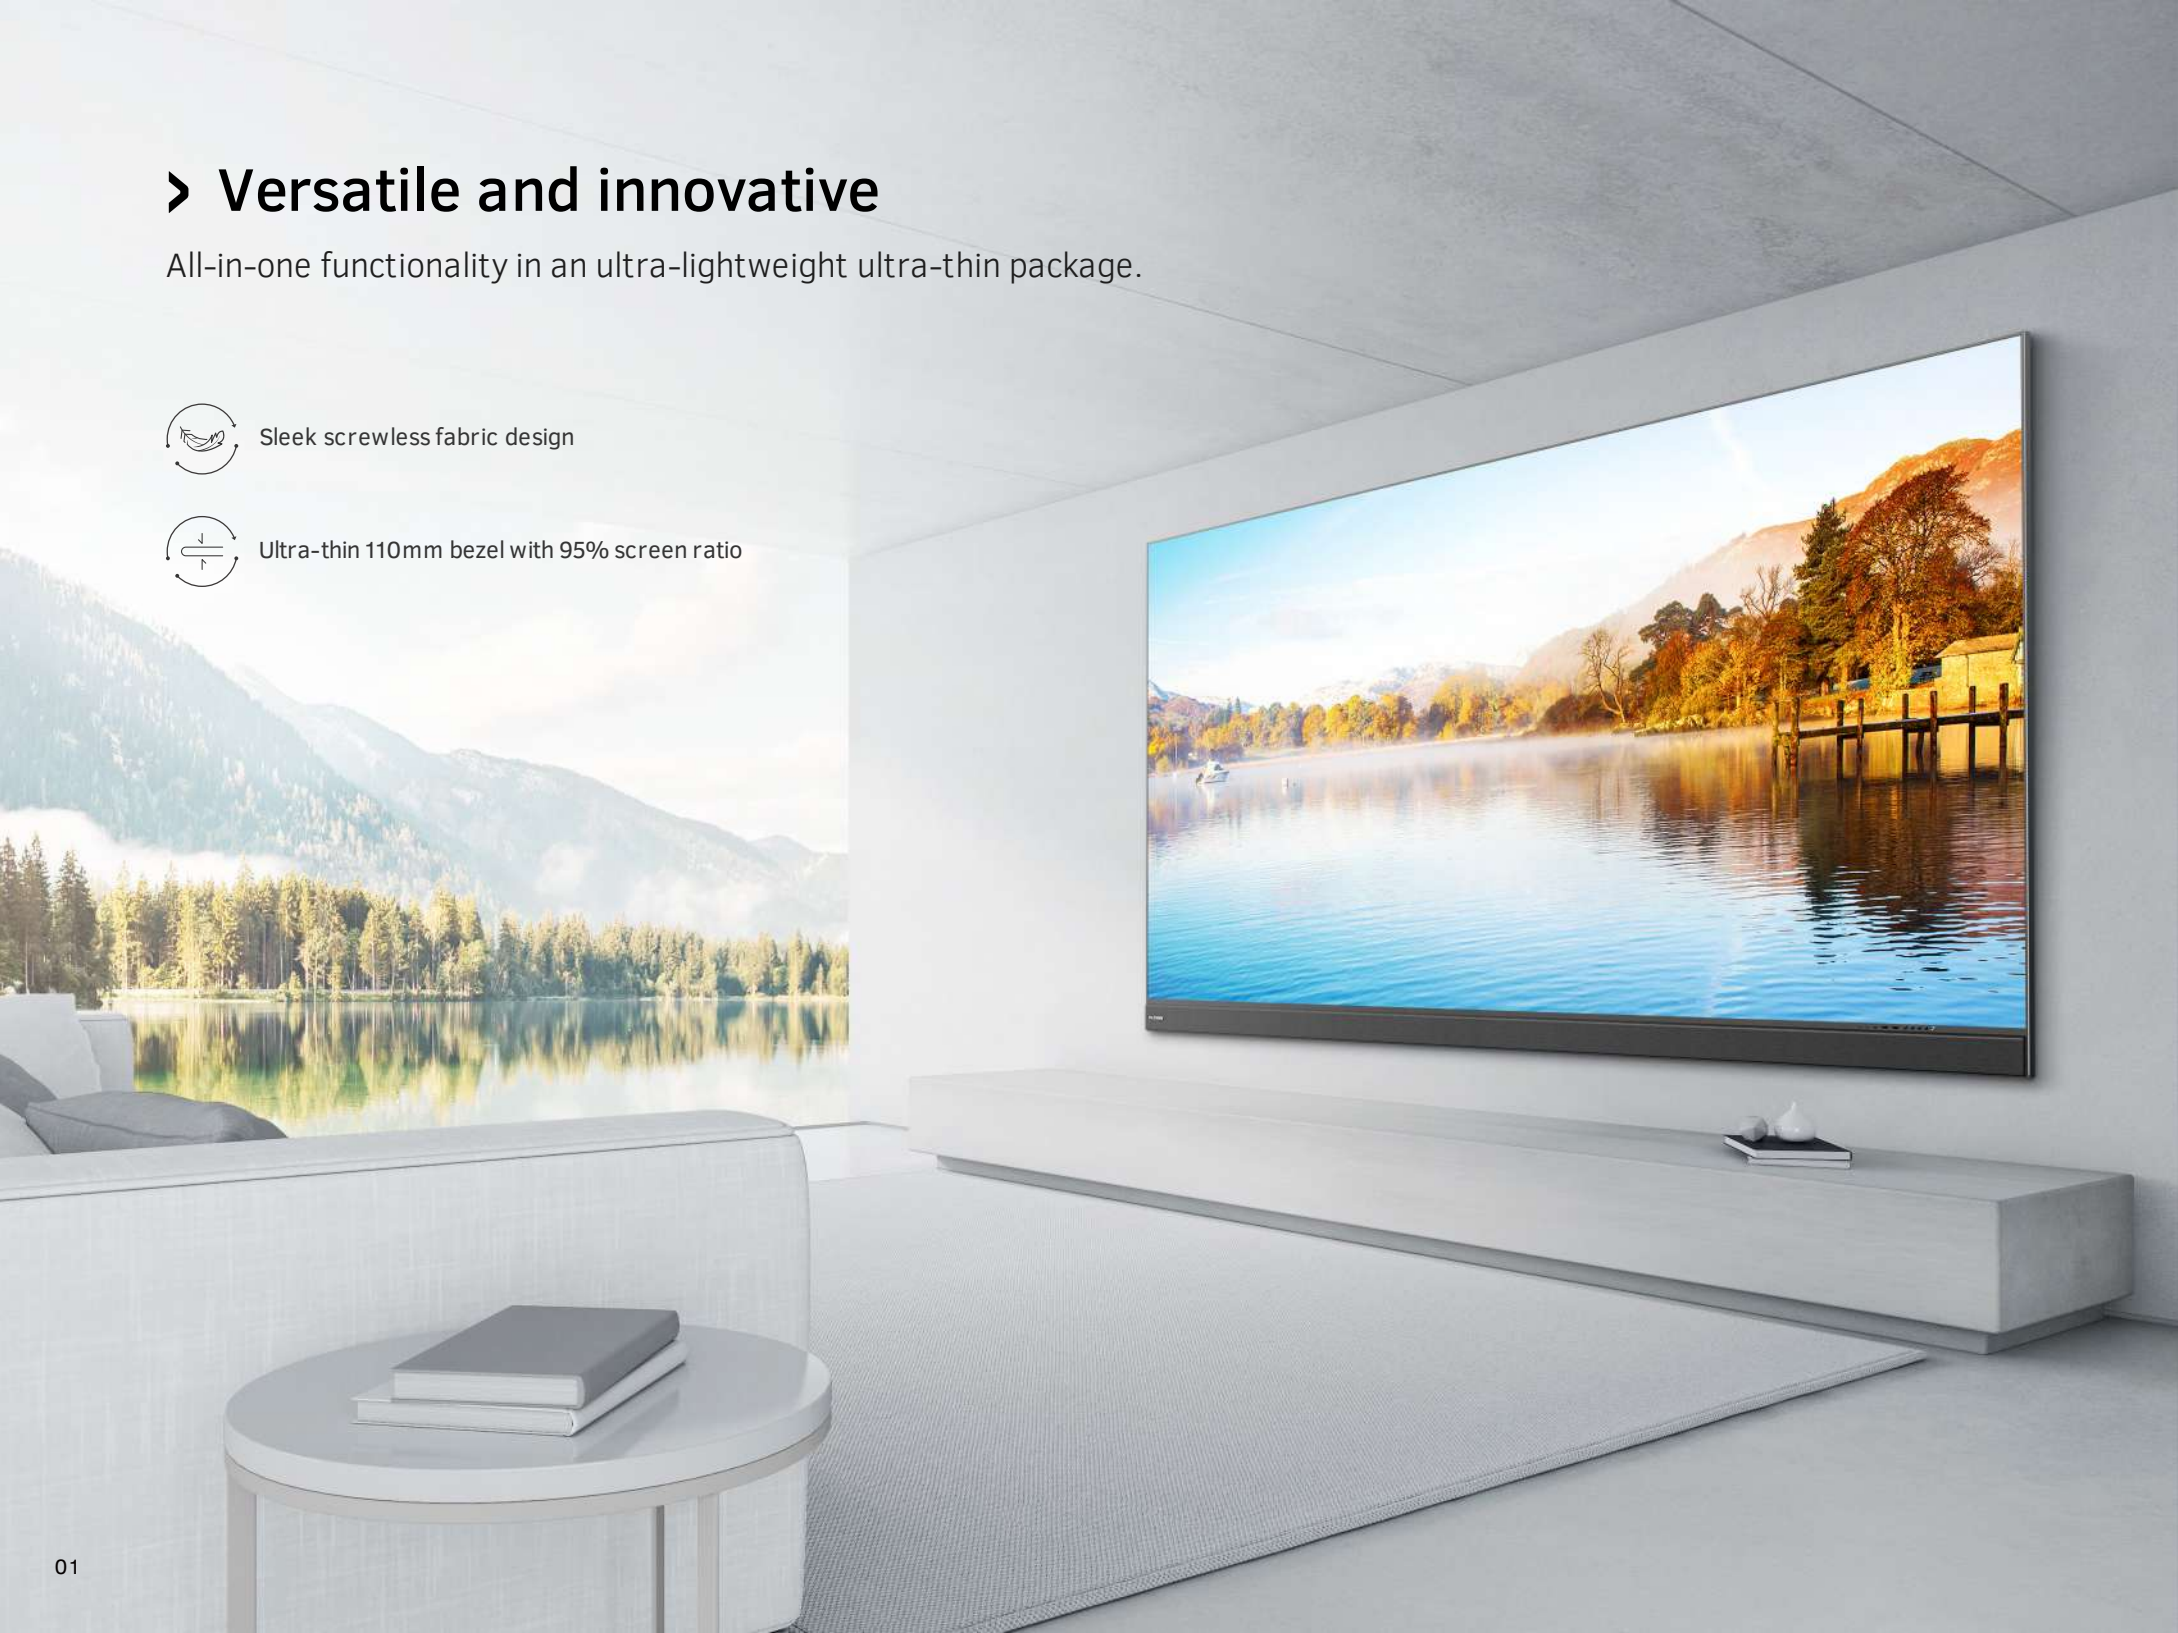

MAXHUB | Integrated LED Wall Raptor Series

◀ Simple, Smart, Connected ▶

MAXHUB Integrated LED Wall Raptor Series, A Breakthrough Advance in Collaboration

› Versatile and innovative

All-in-one functionality in an ultra-lightweight ultra-thin package.

Sleek screwless fabric design

Ultra-thin 110mm bezel with 95% screen ratio

› Versatile and innovative

Type-C port on the front for easy data access

Light sensor for dynamic brightness adjustment

Ergonomically designed with the entire key board on the right