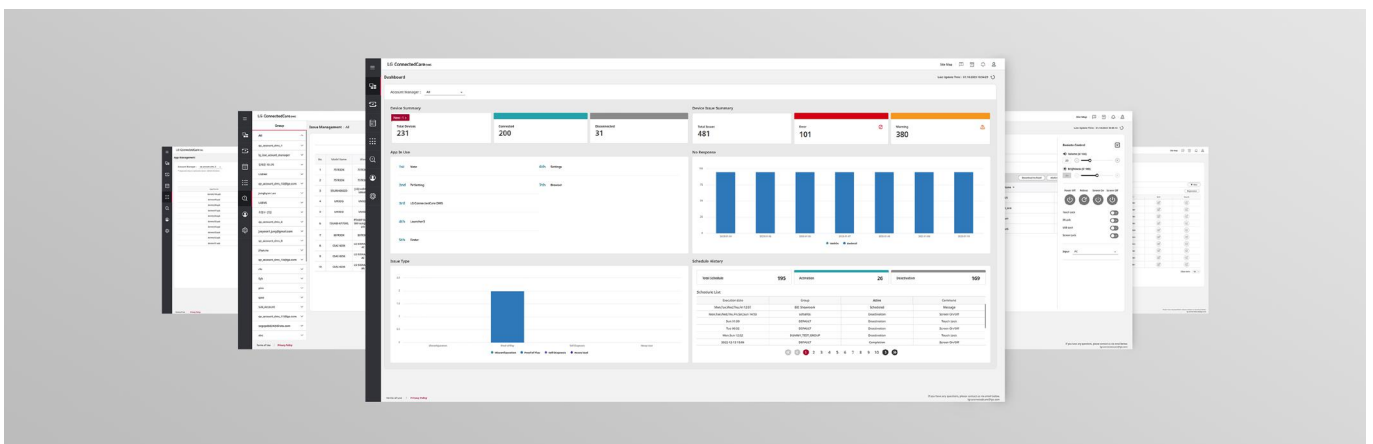

Dashboard

The LG ConnectedCare DMS dashboard allows you to view and monitor multiple devices at the same time, thereby saving time and boosting efficiency.

The following features are included:

Summary of connection status and device issues

List of frequently used apps

No response status, filtered by date

Checks of recent issue type

Display of scheduling history for the previous 7 days

* Up to 100 devices can be controlled via LG ConnectedCare DMS.

* All images are for illustrative purposes only.