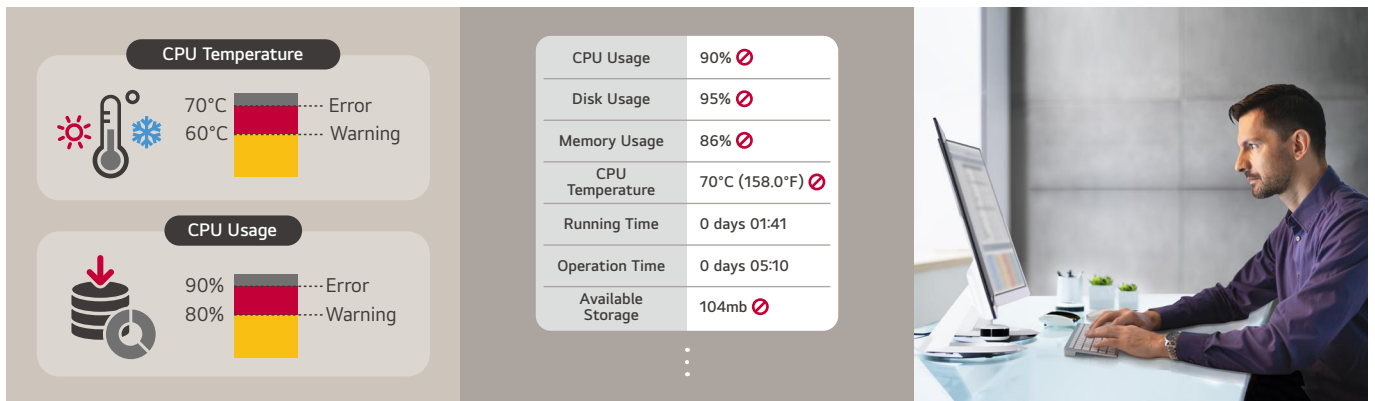

List of frequently used apps

No response status, filtered by date

Checks of recent issue type

Display of scheduling history for the previous 7 days

\* Up to 100 devices can be controlled via LG ConnectedCare DMS.

\* All images are for illustrative purposes only.