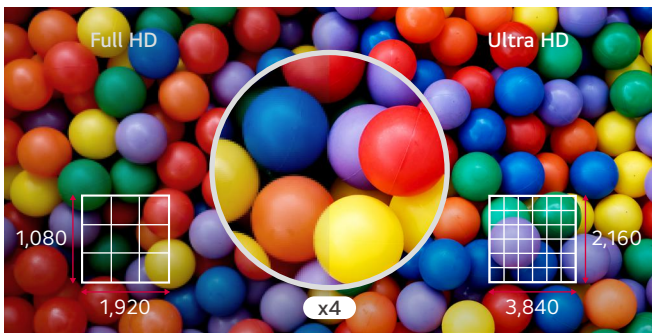

# LG UHD TV Signage

 Ultra High Resolution

 Built-in Speaker

 Issue Management

 Remote-control Services

**UM340E (NA)**

Screen Size (Diag.)	65" / 55" / 50"
Resolution	3,840 × 2,160
Brightness	250 cd/m <sup>2</sup> (Center, Typ.)
Surface Treatment (Haze)	1%, 3 H
Bezel Width	65" : 1.5 mm (T/R/L), 14.5 mm (B) 55" : 1.3 mm (T/R/L), 15.9 mm (B) 50" : 1 mm (T/R/L), 14.4 mm (B)
Built-in Speakers	10 W × 2

## Superb Picture Quality with Ultra HD Resolution

With the resolution that is 4 times higher than FHD, it makes the color and details of the contents more vivid and realistic.