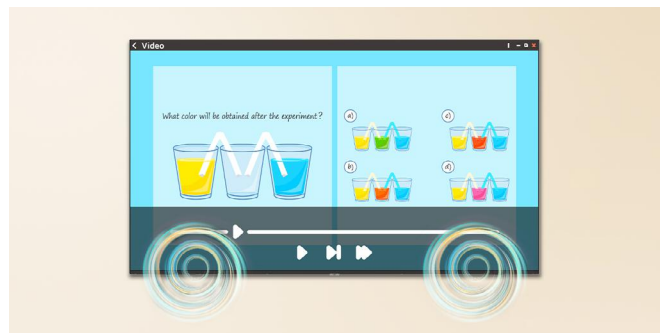

Built-in Speaker

Contents will be enriched with sound effects from built-in speakers, without the need for purchasing or installing external speakers.

LG ConnectedCare DMS

LG ConnectedCare DMS is a cloud solution for remotely monitoring, controlling, and managing the status of LG CreateBoard and TV signage devices installed in educational environments. This feature enables IT managers to operate and manage important resources on operating devices without physically visiting sites.

- LG ConnectedCare DMS needs to be purchased separately.
- The availability of the LG ConnectedCare DMS service differs by region, so please contact the LG sales representative in your region for more details.
- LG ConnectedCare DMS supports TV Signage (UM340E, UR640S), LG CreateBoard (TR3DK, TR3DJ, TR3PJ) and Stretch Signage (105BM5N) as of now (plus more to come) under a cloud environment.