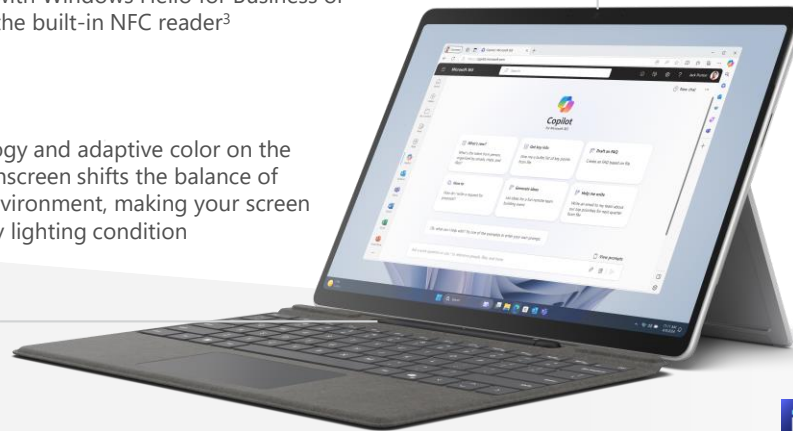

Surface Pro 10

An AI PC built for business, designed for versatility

Surface Pro 10 blurs the boundary between hardware and software for peak performance in a secured, lightweight device that adapts to any work style. Employees get the benefits of an AI PC that accelerates Microsoft Copilot* experiences and offers integrated AI engines that enable the next wave of business features.

Secure sign-in and authentication with Windows Hello for Business or the built-in NFC reader³

Anti-reflective technology and adaptive color on the PixelSense™ Flow touchscreen shifts the balance of color based on your environment, making your screen look vivid in almost any lighting condition

Inking that feels like pen on paper with Surface Slim Pen²

Simplified repairs with instructional QR codes built into the device. Clear icons inside identify the number of screws and driver types needed for key components⁴

A new era of workplace collaboration

Take advantage of seamless hardware and software symmetry with features that remove boundaries around how work happens.

Productivity realized with Microsoft Copilot*

Experience the productivity of Microsoft Copilot* with inclusive features only Surface can deliver through effortless touch gestures, voice commands, and Surface Slim Pen¹ inking.

Never-ending, on-the-go impact

Keep pace with the flow of business through relentless performance, durability, and portability.

Multi-layered security and manageability

Safeguard your sensitive data with industry-leading security and remote management that maintains control of sensitive data.

AI-enhanced 1440p ultrawide Surface Studio Camera that supports Windows Studio Effects and has a 114-degree field of view, the widest ever put into a Windows PC⁸

Up to 19 hours of battery life⁶ and supported fast charging⁷

Intel® Core™ Ultra processor with Intel® AI Boost and up to 64GB of RAM⁵