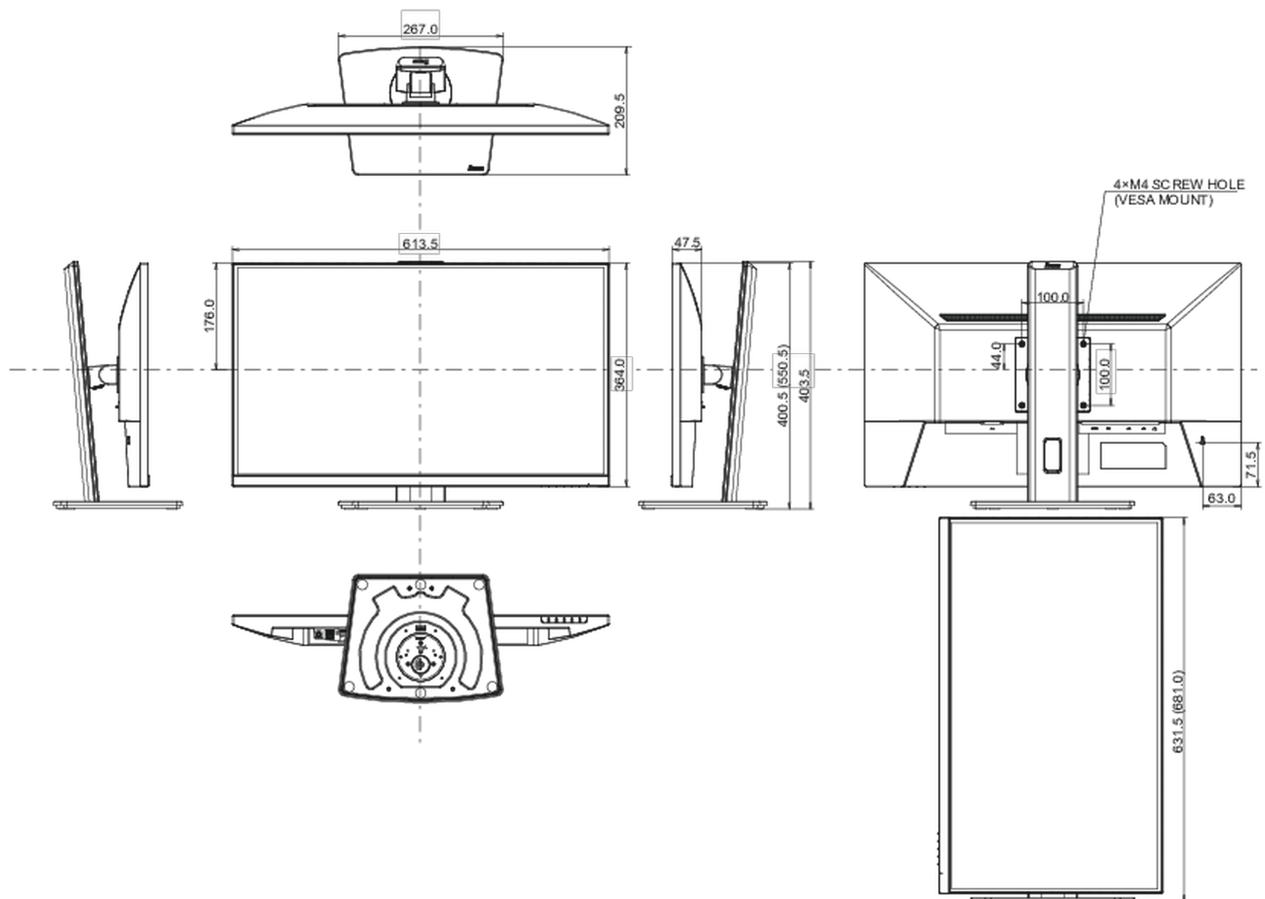

Cable management system

yes

05 ACCESSORIES INCLUDED

Cables

power, USB, HDMI, DP

Other

quick start guide, safety guide

06 POWER MANAGEMENT

Power supply unit

internal

Power supply

AC 100 - 240V, 50/60Hz

Power usage

22W typical, 0.5W stand by, 0.3W off mode

07 SUSTAINABILITY

Regulations

TCO Certified, CE, TÜV-Bauart, EAC, VCCI-B, PSE, RoHS support, ErP, WEEE, REACH, UKCA

Energy efficiency class (Regulation (EU) 2017/1369)

E

REACH SVHC

above 0.1%: Lead

08 DIMENSIONS / WEIGHT

Product dimensions W x H x D

613.5 x 400.5 (550.5) x 209.5mm

Box dimensions W x H x D

691 x 447 x 142mm

Weight (without box)

5.7kg

Weight (with box)

7.3kg

EAN code

4948570123087