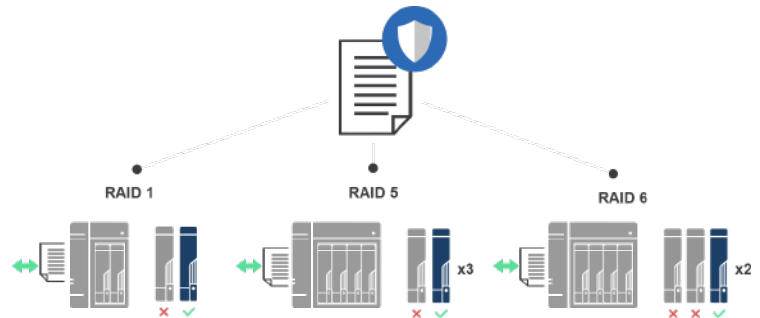

Data Protection Starts with Storage

ASUSTOR understands that your data is priceless, therefore an ASUSTOR NAS provides different RAID volume options, giving your data various levels of protection from the moment it is first stored on a NAS. We recommend you plan your storage protection based on your NAS model and number of hard drives. Data protection has never been so simple.