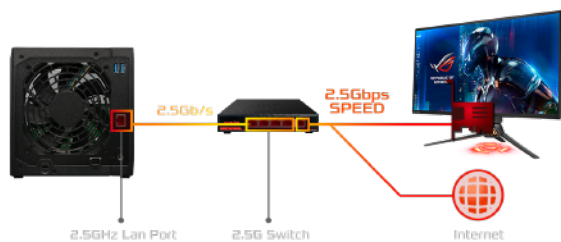

asustor

DRIVESTOR 4 PRO GEN2 AS3304T v2

Multimedia Transcoding
Btrfs Support
Maximum Value

- Realtek RTD1619B Quad-Core CPU
- 1x 2.5 Gigabit Ethernet
- 2GB DDR4 RAM
- USB 3.2 Gen1 ports
- Enjoy, download, upload and stream content with 4K decoding
- Btrfs/iSCSI Snapshots
- Supports Wake on LAN and Wake on WAN

3 Year
Warranty

All-New Hardware

- All-New Realtek RTD1619B Quad-Core Processor at 1.7 GHz
- 2.5-Gigabit Ethernet
- 2 GB DDR4 RAM
- Supports Wake on LAN and Wake on WAN

CPU and iGPU Upgrades

The Drivestor Pro Gen2 contains a 1.7 GHz CPU, which is faster than the 1.4 GHz found in the first generation of Drivestor Pro NAS devices. The upgraded CPU also contains an upgraded iGPU that provides significant upgrades in transcoding features and performance, making the Drivestor Pro Gen2 the best price-performance NAS.

SMB (RAID 5) Windows Sequential

Upgraded powerful internal display, smooth decoding of 4K videos

The all-new CPU inside the Drivestor Pro Gen2 is not only faster, it also improves hardware decoding. The CPU inside the Drivestor Pro Gen2 series not only supports 4K decoding of H.264, H.265, but also supports the latest AV1 codec. AV1 is more efficient by allowing higher video quality for the same file size or equivalent quality with lower file sizes.

2.5-Gigabit Ethernet

The DRIVESTOR Pro Gen2, despite being extremely affordable contains 2.5-Gigabit Ethernet and more than doubles the performance of comparable Gigabit-class devices.

Hot-Swappable Tool-free Trays