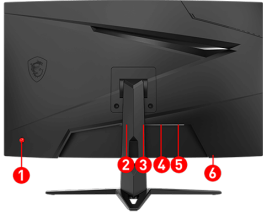

Frameless Design

With the narrow bezel, you will not even notice the monitor at all in the heat of the moment.

Console Mode - FHD only

Best solution for console users: FHD@120Hz

CONNECTIONS

1. 5-way joystick navigator
2. 2 x HDMI™ 2.0b
3. 1 x Display Port 1.2a
4. 1 x Earphone out
5. 1 x DC Jack
6. 1 x Kensington lock