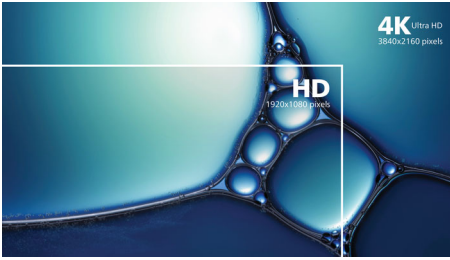

PHILIPS

4K UHD monitor
5000 series 32 (31.5" / 80 cm diag.), 3840 x 2160 (4K UHD)

Highlights

UltraClear 4K UHD Resolution

These Philips displays utilize high performance panels to deliver UltraClear, 4K UHD (3840 x 2160) resolution images. Whether you are demanding professional requiring extremely detailed images for CAD solutions, using 3D graphics applications or a financial wizard working on huge spreadsheets, Philips displays will make your images and graphics come alive.