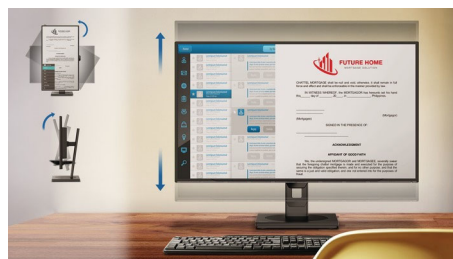

MultiView technology

With the ultra-high resolution Philips MultiView display you can now experience a world of connectivity. MultiView enables active dual connect and view so that you can work with multiple devices like a PC and notebook simultaneously, for complex multi-tasking.

SmartContrast

SmartContrast is a Philips technology that analyzes the contents you are displaying, automatically adjusting colors and controlling

backlight intensity to dynamically enhance contrast for the best digital images and videos or when playing games where dark hues are displayed. When Economy mode is selected, contrast is adjusted and backlighting fine-tuned for just-right display of everyday office applications and lower power consumption.

Compact Ergo Base

The Compact Ergo Base is a people-friendly Philips monitor base that tilts, pivot and height-adjusts so each user can position the monitor for maximum viewing comfort and efficiency.

32E1N5800L/75

EasySelect Menu Toggle Key

The discreetly placed EasySelect Menu Toggle Key allows you to make quick and easy adjustments to monitor settings in the On-Screen Display menu.

Specifications

Picture/Display