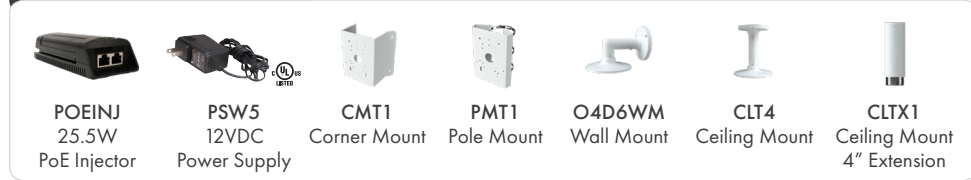

Optional Accessories