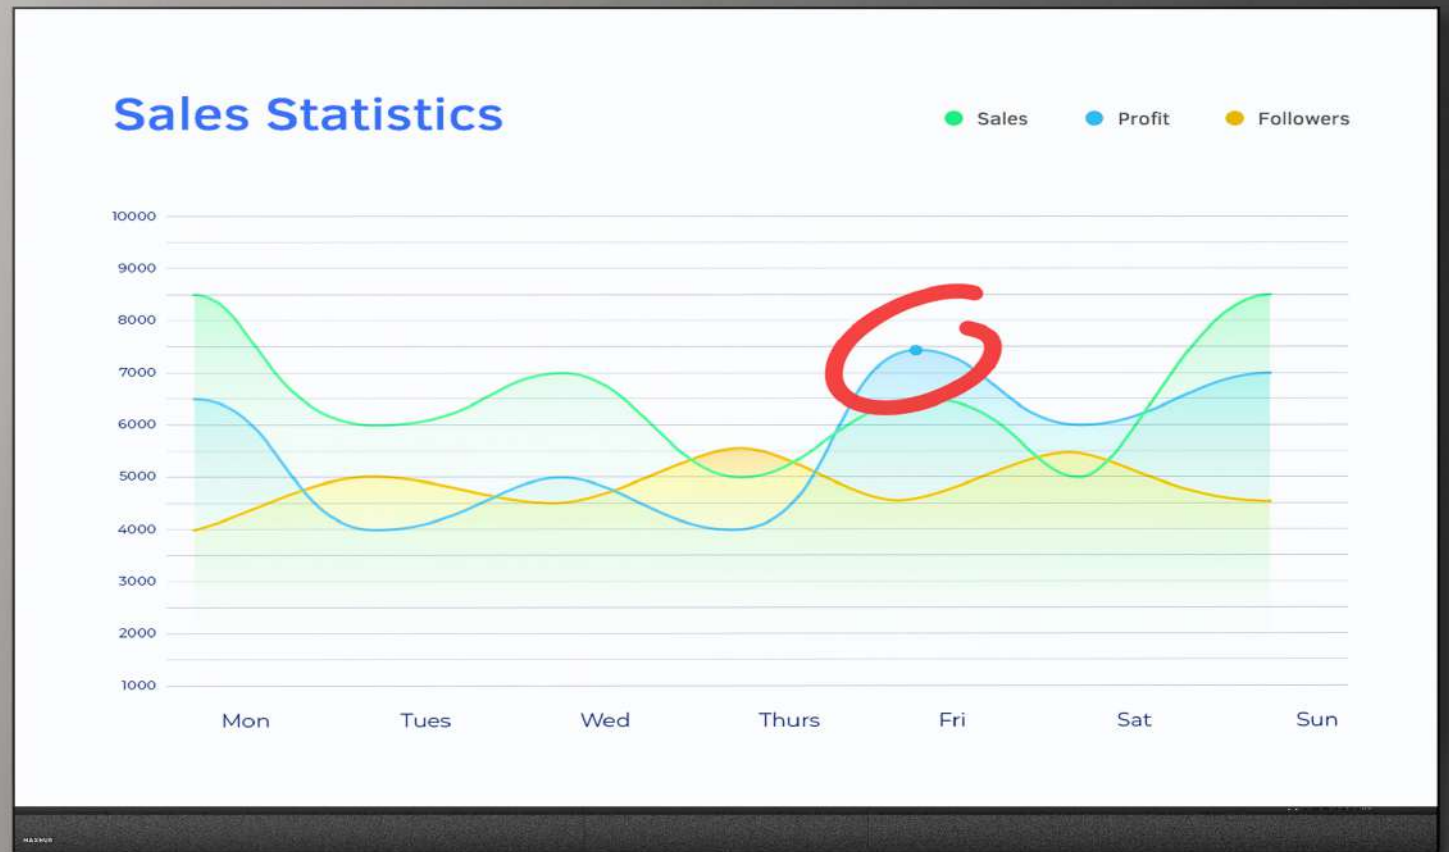

➤ MAXConfig software delivers exceptional control

Real-time annotations for easy collaboration

Easy connections to third-party control systems