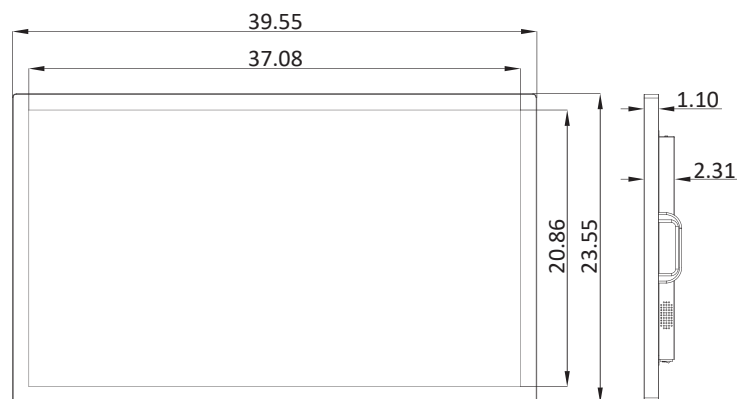

SPECIFICATIONS

	I43ZI-OD-45PG	I43ZI-OD-45PS	I43ZI-OD-45PT
DISPLAY			
Size	43 In		
Resolution	3840 x 2160		
Display Area (mm)	941.184(H) x 529.416(V)		
Pixel Pitch (mm)	0.245(H) x 0.245(V)		
Aspect Ratio	16 : 9		
Viewing Angle	178° / 178°		
Response time	9.6ms		
Brightness	500cd/m ²		
Contrast Ratio	1200 : 1		
Color Depth	1.07G		
Backlight	LED		
INTERFACE			
Ports	HDMI x1, DP x1, DVI x1, USB Type-B x1		
TOUCH			
Type / Point	Projected Capacitive (PCAP) / 10-Point		
Interface	USB Type-B		
AUDIO			
Speakers	2.5W x 2 (Left/Right)		
CABINET			
Color / Material	Black / Metal (Full Optical Bonding & Optional Etching)		
POWER			
Consumption / Rating	< 75W / AC 100V ~ 240V, 50/60Hz		
TEMPERATURE			
Operating / Storage	32°F ~ 104°F (0°C ~ 40°C) / -4°F ~ 140°F (-20°C ~ 60°C)		
DIMENSIONS (WxHxD)			
Inch / Millimeter	39.55 x 23.35 x 2.31 / 1004.8 x 593.2 x 58.7		
WEIGHT			
Net Weight	TBD		
VESA™			
Mount Size (mm)	400 x 400		
COMPLIANT			
TAA Compliant	N/A	Yes	Yes
SILK SCREEN			
Logo	N/A	N/A	Yes

ORDER INFO

Model	TAA-Compliant	Logo
I43ZI-OD-45PG	N/A	N/A
I43ZI-OD-45PS	Yes	N/A
I43ZI-OD-45PT	Yes	Yes

OTHER

ACCESSORIES	
Included	1.5m Power Cord, 1.5m HDMI Cable, 1.5m USB Cable

DIMENSIONS

Unit: mm

Note: Panel and specifications subject to change without notice.