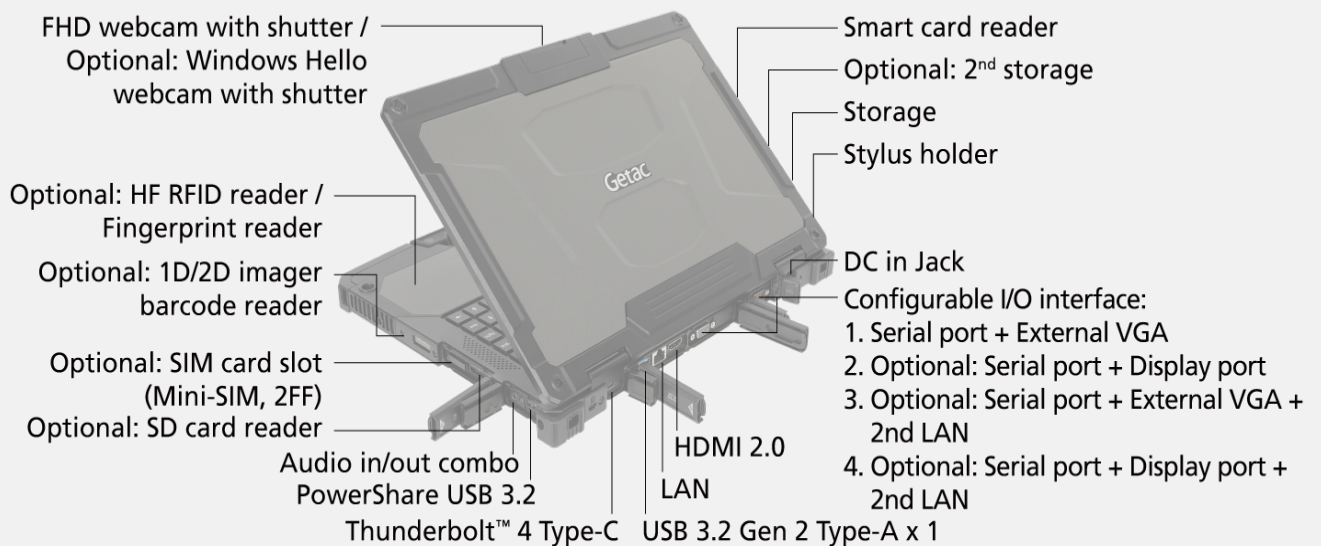

B360 FULLY RUGGED NOTEBOOK

- MIL-STD 810H, 6ft operating drop rating, IP66 certified, and optional salt fog resistant
- 12th Generation Intel® Core™ Processor
- 13.3" FHD LumiBond® display with Getac sunlight readable technology (1,400 nits) and capacitive touchscreen
- Enhanced enterprise security with optional dual user replaceable storage, Windows Hello face-authentication camera, integrated 1D/2D imager barcode reader and multi-factor authentication options
- LifeSupport™ battery swappable technology
- Thunderbolt™ 4 brings lightning speed and performance

Pointing Device

Touchscreen
- Capacitive multi-touch screen
Touchpad
- Touchpad with two buttons

Expansion Slots

Smart card reader x 1
Optional: SD card reader x 1
Optional: 1D / 2D imager barcode reader

I/O Interface

FHD webcam x 1
Audio in/out combo x 1
DC in Jack x 1
PowerShare USB 3.2 x 1
USB 3.2 Gen 2 Type-A x 1
Thunderbolt™ 4 Type-C x 1
LAN (RJ45) x 1
HDMI 2.0 x 1
Docking connector x 1
Optional: SIM card slot x 1 (Mini-SIM, 2FF)ⁱⁱⁱ
Optional: Windows Hello face-authentication camera (front-facing) x 1^{iv}
Optional: RF antenna pass-through for GPS, WWAN and WLAN
Configurable I/O options^v:
1. Serial port (9-pin; D-sub) x 1 + External VGA (15-pin; D-sub) x 1
2. Serial port (9-pin; D-sub) x 1 + Display port x 1
3. Serial port (9-pin; D-sub) x 1 + External VGA (15-pin; D-sub) x 1 + 2nd LAN (RJ45) x 1
4. Serial port (9-pin; D-sub) x 1 + Display port x 1 + 2nd LAN (RJ45) x 1