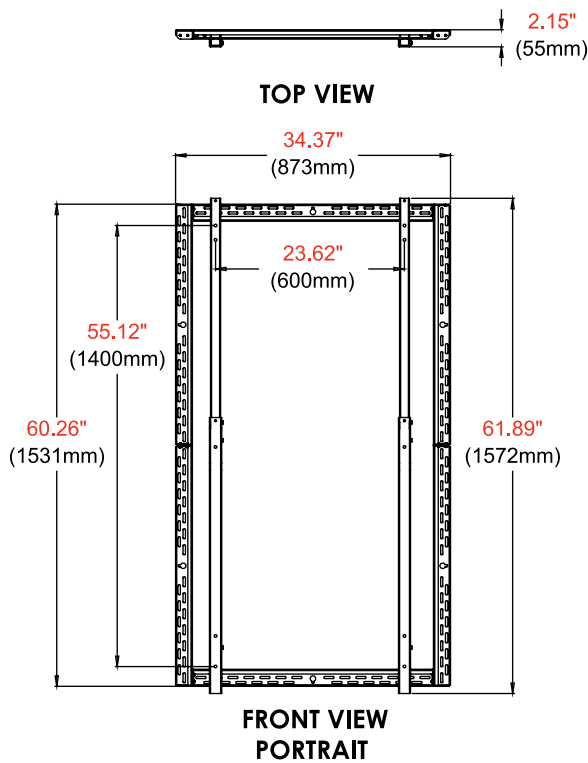

ESF675	Outdoor Flat Wall Mount for the 75" Xtreme™ High Bright Outdoor Display (XHB754)

Product Specifications

	DIMENSIONS (W x H x D)	PRODUCT WEIGHT	LOAD CAPACITY	FINISH	AVAILABLE COLORS
ESF675	60.26" x 36.00" x 2.15" (1531 x 914 x 55mm)	32lb (14.5kg)	200lb (90.7kg)	Outdoor-Rated Powder Coating	Black

Package Specifications

	PACKAGE SIZE (W x H x D)	PACKAGE SHIP WEIGHT	PACKAGE UPC CODE	PACKAGE CONTENTS	UNITS IN PACKAGE
ESF675	10.00" x 5.00" x 39.00" (254 x 127 x 991mm)	35lb (15.9kg)	735029349389	Mount, Hardware, Security Fasteners	1

Compatible with XHB754: Peerless-AV® 75" Xtreme™ High Bright Outdoor Display

All dimensions = inch (mm)

Architect Specifications

The Outdoor Flat Wall Mount shall be a Peerless-AV model ESF675 and shall be located where indicated on the plans. Assembly and installation shall be done according to instructions provided by the manufacturer.

Visit peerless-av.com to see the complete line of AV solutions from Peerless-AV, including outdoor displays, kiosks, display mounts, projector mounts, carts/stands, and a full assortment of accessories.

Peerless-AV
2300 White Oak Circle
Aurora, IL 60502
USA
(800) 865-2112
(630) 375-5100

Peerless-AV EMEA
Unit 2 Curo Park
Frogmore, St. Albans
Hertfordshire, AL2 2DD
United Kingdom
+44 (0) 1923 200 100

Peerless-AV B.V.
Papendorpseweg 75
3528 BJ Utrecht
The Netherlands
+31 (0) 70 770 8037

Peerless-AV Latin America
Av. de las Industrias 413
Parque Industrial Escobedo
General Escobedo, N.L.,
México, 66062
+52 (81) 8384-8300