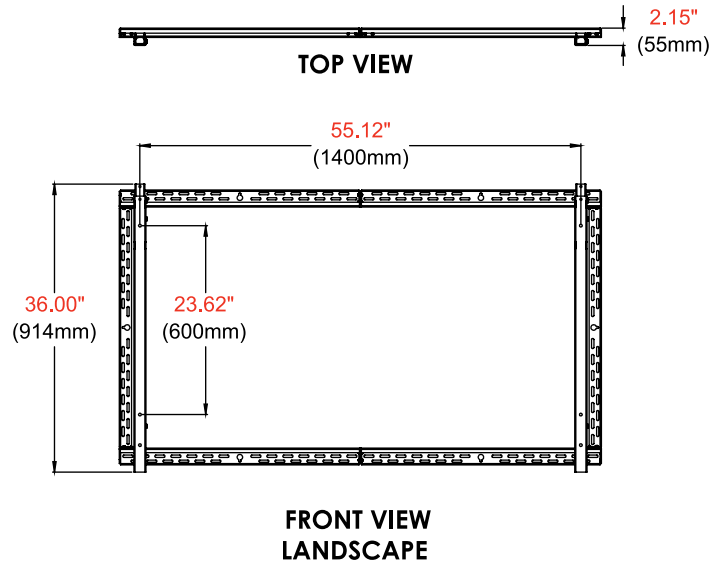

- Telescoping adaptors allow the XHB754 to be installed in portrait or landscape orientation
- Universal mounting pattern up to 1400 x 600mm (55.12" x 23.62")
- Designed specifically for outdoor use and constructed from weatherproof materials
- Mount includes theft resistant hardware, installed with a security tool
- Mounts display 2.15" (55mm) from the wall
- Double stud mounting with 16", 20", 24" and 32" stud placements
- Wood, concrete or cinder block mounting hardware included

ESF675	Outdoor Flat Wall Mount for the 75" Xtreme™ High Bright Outdoor Display (XHB754)
---------------	--

Product Specifications

	DIMENSIONS (W x H x D)	PRODUCT WEIGHT	LOAD CAPACITY	FINISH	AVAILABLE COLORS
ESF675	60.26" x 36.00" x 2.15" (1531 x 914 x 55mm)	32lb (14.5kg)	200lb (90.7kg)	Outdoor-Rated Powder Coating	Black

Package Specifications

	PACKAGE SIZE (W x H x D)	PACKAGE SHIP WEIGHT	PACKAGE UPC CODE	PACKAGE CONTENTS	UNITS IN PACKAGE
ESF675	10.00" x 5.00" x 39.00" (254 x 127 x 991mm)	35lb (15.9kg)	735029349389	Mount, Hardware, Security Fasteners	1

Compatible with XHB754: Peerless-AV® 75" Xtreme™ High Bright Outdoor Display

All dimensions = inch (mm)

Architect Specifications

The Outdoor Flat Wall Mount shall be a Peerless-AV model ESF675 and shall be located where indicated on the plans. Assembly and installation shall be done according to instructions provided by the manufacturer.