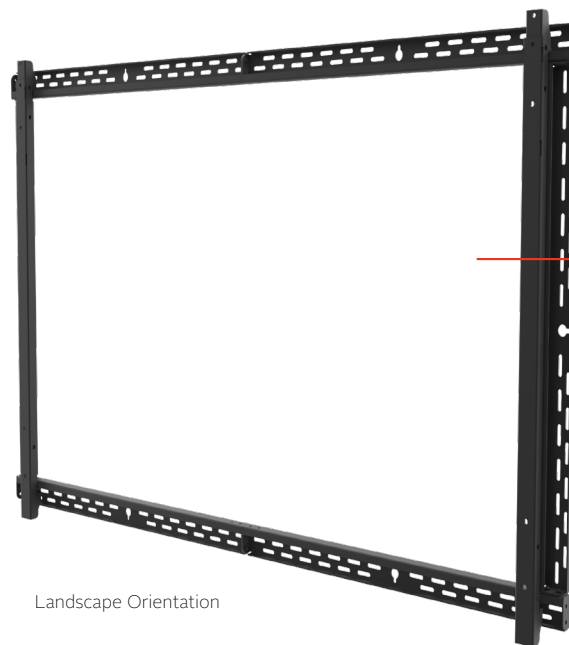

ESF675

Mounting Pattern
1400 x 600mm
(55.12" x 23.62")
600 x 1400mm
(23.62" x 55.12")

Max Load
200lb
(91kg)

Outdoor Flat Wall Mount

FOR THE 75" XTREME™ HIGH BRIGHT OUTDOOR DISPLAY (XHB754)

Designed exclusively for the Peerless-AV® 75" Xtreme™ High Bright Outdoor Display (XHB754), the ESF675 outdoor wall mount combines versatility, simplicity, and stability. Made of heavy gauge steel, with a corrosion resistant coating and stainless steel hardware, this outdoor mount is designed to meet the demanding needs of the outdoors. The mount's unique design provides a single solution for mounting the XHB754 in either portrait or landscape orientation. The mount also ships with security screws so only those with the proper tool can gain access to the display. This mount is ideal for patios, bars, entryways, walkways and more in any professional application – from restaurants, stadiums, retail and beyond.

- Telescoping adaptors allow the XHB754 to be installed in portrait or landscape orientation
- Universal mounting pattern up to 1400 x 600mm (55.12" x 23.62")
- Designed specifically for outdoor use and constructed from weatherproof materials
- Mount includes theft resistant hardware, installed with a security tool
- Mounts display 2.15" (55mm) from the wall
- Double stud mounting with 16", 20", 24" and 32" stud placements
- Wood, concrete or cinder block mounting hardware included

OPEN WALL PLATE
Allows total wall access, increasing electrical and cable management options

Landscape Orientation

For use with 75" Xtreme™ High Bright Outdoor Display (XHB754)

Portrait Orientation

Please visit peerless-av.com/en-us/patents for patent information.

ESF675	Outdoor Flat Wall Mount for the 75" Xtreme™ High Bright Outdoor Display (XHB754)
---------------	--

Product Specifications

	DIMENSIONS (W x H x D)	PRODUCT WEIGHT	LOAD CAPACITY	FINISH	AVAILABLE COLORS
ESF675	60.26" x 36.00" x 2.15" (1531 x 914 x 55mm)	32lb (14.5kg)	200lb (90.7kg)	Outdoor-Rated Powder Coating	Black