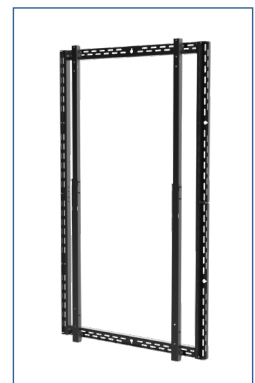

ESF675

Mounting Pattern
1400 x 600mm
(55.12" x 23.62")
600 x 1400mm
(23.62" x 55.12")

Max Load
200lb
(91kg)

Outdoor Flat Wall Mount

FOR THE 75" XTREME™ HIGH BRIGHT OUTDOOR DISPLAY (XHB754)

Designed exclusively for the Peerless-AV® 75" Xtreme™ High Bright Outdoor Display (XHB754), the ESF675 outdoor wall mount combines versatility, simplicity, and stability. Made of heavy gauge steel, with a corrosion resistant coating and stainless steel hardware, this outdoor mount is designed to meet the demanding needs of the outdoors. The mount's unique design provides a single solution for mounting the XHB754 in either portrait or landscape orientation. The mount also ships with security screws so only those with the proper tool can gain access to the display. This mount is ideal for patios, bars, entryways, walkways and more in any professional application – from restaurants, stadiums, retail and beyond.

- Telescoping adaptors allow the XHB754 to be installed in portrait or landscape orientation
- Universal mounting pattern up to 1400 x 600mm (55.12" x 23.62")
- Designed specifically for outdoor use and constructed from weatherproof materials
- Mount includes theft resistant hardware, installed with a security tool
- Mounts display 2.15" (55mm) from the wall
- Double stud mounting with 16", 20", 24" and 32" stud placements
- Wood, concrete or cinder block mounting hardware included

OPEN WALL PLATE
Allows total wall access, increasing electrical and cable management options

Landscape Orientation

For use with 75" Xtreme™ High Bright Outdoor Display (XHB754)

Portrait Orientation

Please visit peerless-av.com/en-us/patents for patent information.

ESF675	Outdoor Flat Wall Mount for the 75" Xtreme™ High Bright Outdoor Display (XHB754)
---------------	--

Product Specifications

	DIMENSIONS (W x H x D)	PRODUCT WEIGHT	LOAD CAPACITY	FINISH	AVAILABLE COLORS
ESF675	60.26" x 36.00" x 2.15" (1531 x 914 x 55mm)	32lb (14.5kg)	200lb (90.7kg)	Outdoor-Rated Powder Coating	Black