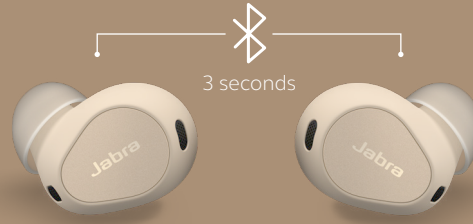

HOW TO PAIR

Push the buttons on both earbuds for 3 seconds, then go to the Bluetooth menu of your phone to connect your earbuds, or with Fast Pair, your Android phone will instantly ask to connect to your earbuds if nearby.