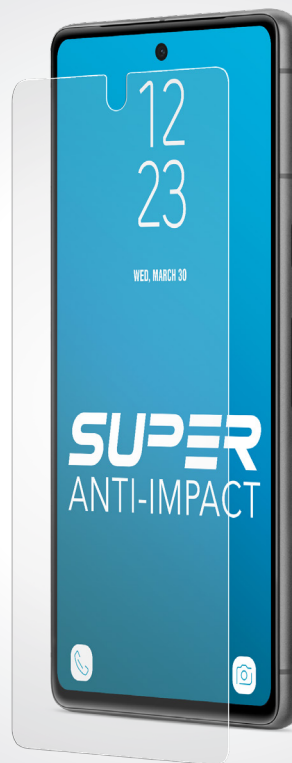

# Shell Shock® Tempered Glass Screen Protection

**SUPER**  
ANTI-IMPACT

## THE CLEAR CHOICE IN PROTECTION

The Super Anti-Impact Shell Shock Tempered Glass Screen Protector provides the very best in screen impact protection. Thick tempered glass, with beveled edges, helps to prevent chips and cracks in your screen, while a case-friendly fit makes sure it's perfect for your device. An oleophobic surface coating helps to help avoid fingerprints and smudges, while an extra layer of infused silicone helps to absorb impact. Scratch resistant, it features quick and easy self-adhesive, bubble free application.

## FEATURES

- Tempered glass with beveled edges to help prevent chips and cracks
- 9H reinforced shatter protection
- Case friendly fit
- Oleophobic surface coating to help avoid fingerprints and smudges
- Extra layer of infused silicone to absorb impacts
- Scratch resistant
- Quick and easy, self-adhesive, bubble-free application
- Includes microfiber cleaning cloth, alcohol wipe, dust remover and guideline sticker