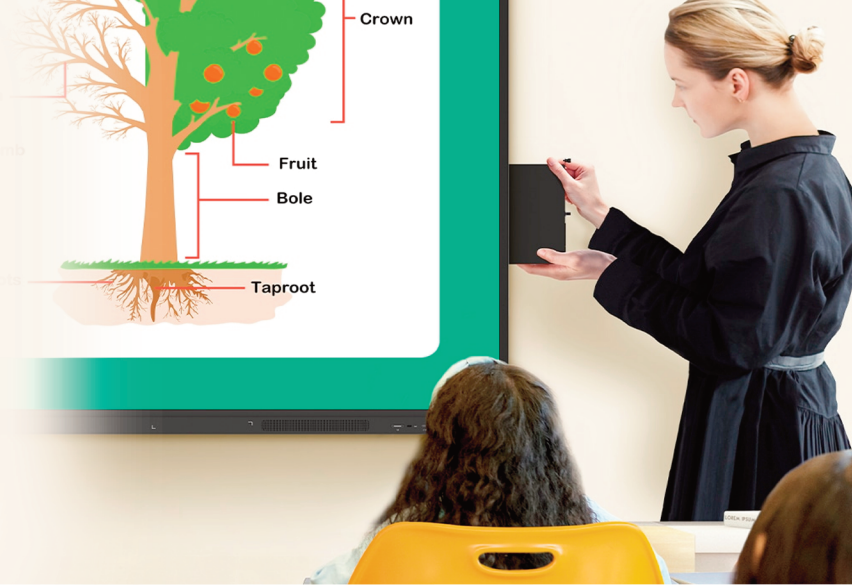

LG CreateBoard

with  **chromeOS**

ChromeOS Flex Certified OPS Slot-in Device for CreateBoard

Compatible with LG CreateBoard TR3DK & TR3PJ Series

Designed for seamless integration with an LG CreateBoard, this OPS Slot-In PC is a smart, fast, user-friendly, secure operating system for classrooms. The combination of CreateBoard and this integrated Open Pluggable Spec (OPS) computer, featuring ChromeOS and instant access to the Google Workspace, can simplify interactive whiteboard deployment throughout your school and grant teachers and students easy access to their content.

-  **Chrome Browser**
-  **True Single Sign-On (SSO)**
-  **Access 18,000+ Extensions**
-  **Google Management console**
-  **Secure by Design**

LG OPS-C Series (OPS Slot-in Device)

LG OPS Player can be easily installed in the OPS slot of a LG CreateBoard without the need for additional cables.