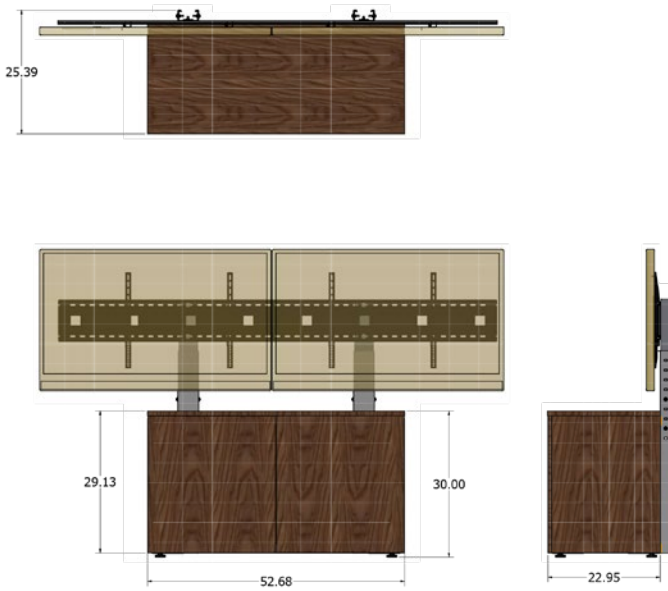

2-Bay, 3-Bay, & 5-Bay Credenzas

Standard depth, single and dual display cabinets

Avteq credenzas are made to order and perfect for conference rooms, huddle spaces and training centers. Credenzas are fully customizable and designed specifically for commercial AV use. The standard configuration is 22.95 inches deep and includes two, three, or five bays plus storage that supports all your audio visual equipment. The integrated VESA mounting system eliminates wall-mounted displays and supports a single display up to 98", dual displays up to 82", or dual extra large displays up to 86". The back of the credenza is open for maximum ventilation. Optional back covers are available.

3-Bay Credenza

2-Bay Credenza

5-Bay Credenza

CUSTOM SIZES

4-bay and 6-bay configurations are available made-to-order. Contact your Avteq sales rep for pricing, custom sizes and options.

4-Bay Credenza

6-Bay Credenza

DIMENSIONS

2-Bay Credenza

3-Bay Credenza

DIMENSIONS CONT.

5-Bay Credenza

SPECIFICATIONS	
Part Number & Display Sizes: (Single) (Dual) (Dual Xtra Large)	2-Bay: (CRED2L-S, CRED2V-S) (CRED2L-D, CRED2V-D) 3-Bay: (CRED3L-S, CRED3V-S) (CRED3L-D, CRED3V-D) (CRED3L-DX, CRED3V-DX) 5-Bay: (CRED5L-S, CRED5V-S) (CRED5L-D, CRED5V-D) (CRED5L-DX, CRED5V-DX)
Finishes: L = Laminate V = Veneer	
Display Sizes	Single: (45-98 inches) Dual: (45-82 inches) Dual Xtra Large: 86 inch
Dimensions (HxWxD)	
2-Bay	52.6 x 30 x 25.4 Inches (1336 x 762 x 645 mm)
3-Bay	79 x 30 x 25.4 Inches (2007 x 762 x 645 mm)
5-Bay	132 x 30 x 25.4 Inches (3353 x 762 x 645 mm)
Cabinet	22.5 x 24 x 22 Inches (572 x 610 x 559 mm)
Rack (D)	17 Inches
Rack Space	10 RU
UM-1 Single Display (min-max width)	Min: 27.1 Inches (688 mm) Max: 42.2 Inches (1072 mm)
UM-2 Dual Display (min-max width)	Min: 57 Inches (1448 mm) Max: 93.7 Inches (2380 mm)