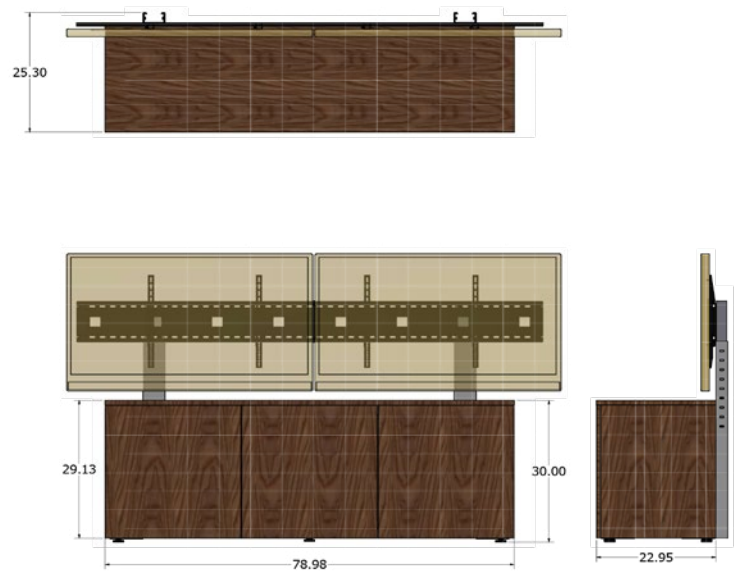

2-Bay, 3-Bay, & 5-Bay Credenzas

Standard depth, single and dual display cabinets

Avteq credenzas are made to order and perfect for conference rooms, huddle spaces and training centers. Credenzas are fully customizable and designed specifically for commercial AV use. The standard configuration is 22.95 inches deep and includes two, three, or five bays plus storage that supports all your audio visual equipment. The integrated VESA mounting system eliminates wall-mounted displays and supports a single display up to 98", dual displays up to 82", or dual extra large displays up to 86". The back of the credenza is open for maximum ventilation. Optional back covers are available.

3-Bay Credenza

2-Bay Credenza

5-Bay Credenza

CUSTOM SIZES

4-bay and 6-bay configurations are available made-to-order. Contact your Avteq sales rep for pricing, custom sizes and options.

4-Bay Credenza

6-Bay Credenza

DIMENSIONS

2-Bay Credenza

3-Bay Credenza

DIMENSIONS CONT.

5-Bay Credenza

SPECIFICATIONS	
Part Number & Display Sizes: (Single) (Dual) (Dual Xtra Large)	2-Bay: (CRED2L-S, CRED2V-S) (CRED2L-D, CRED2V-D) 3-Bay: (CRED3L-S, CRED3V-S) (CRED3L-D, CRED3V-D) (CRED3L-DX, CRED3V-DX) 5-Bay: (CRED5L-S, CRED5V-S) (CRED5L-D, CRED5V-D) (CRED5L-DX, CRED5V-DX)
Finishes: L = Laminate V = Veneer	
Display Sizes	Single: (45-98 inches) Dual: (45-82 inches) Dual Xtra Large: 86 inch
Dimensions (HxWxD)	
2-Bay	52.6 x 30 x 25.4 Inches (1336 x 762 x 645 mm)
3-Bay	79 x 30 x 25.4 Inches (2007 x 762 x 645 mm)
5-Bay	132 x 30 x 25.4 Inches (3353 x 762 x 645 mm)
Cabinet	22.5 x 24 x 22 Inches (572 x 610 x 559 mm)
Rack (D)	17 Inches
Rack Space	10 RU
UM-1 Single Display (min-max width)	Min: 27.1 Inches (688 mm) Max: 42.2 Inches (1072 mm)
UM-2 Dual Display (min-max width)	Min: 57 Inches (1448 mm) Max: 93.7 Inches (2380 mm)