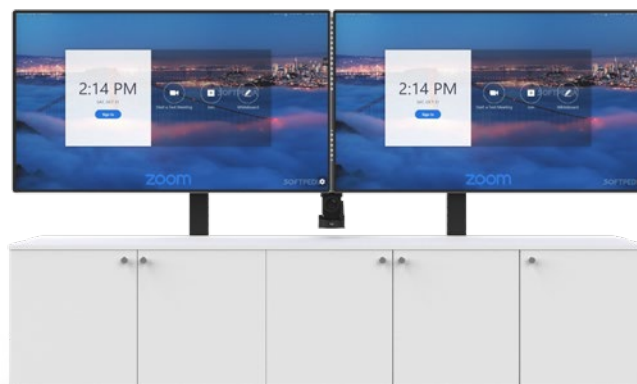

5-Bay Credenza