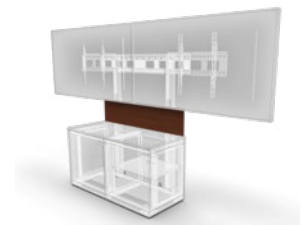

2-Bay, 3-Bay, & 5-Bay Credenzas

Standard depth, single and dual display cabinets

Avteq credenzas are made to order and perfect for conference rooms, huddle spaces and training centers. Credenzas are fully customizable and designed specifically for commercial AV use. The standard configuration is 22.95 inches deep and includes two, three, or five bays plus storage that supports all your audio visual equipment. The integrated VESA mounting system eliminates wall-mounted displays and supports a single display up to 98", dual displays up to 82", or dual extra large displays up to 86". The back of the credenza is open for maximum ventilation. Optional back covers are available.

Credenza uprights are available as an accessory to bring additional height for larger displays.

FEATURES

- Standard 2-bay, 3-bay or 5-bay configurations
- Custom 4-bay and 6-bay cabinets available
- Universal VESA mount for single or dual displays
- 10RU sliding, rotating rack
- Open back for ventilation
- 9-port rack-mounted surge protector
- Round door pulls
- Leveling feet
- 100% steel frame
- Optional back bay covers
- Optional modesty panel to cover display uprights
- Optional camera shelves
- TAA compliant

NEAT-BRK-24 | NEAT-BRK-32
NEAT-BRK-42 | NEAT-BRK-48

Rotating Rack

SR-12

Extended Uprights

CRED-EXT-UPRIGHTS

Back Bay Covers

CRED2-BC | CRED3-BC

Credenza Cover Panel