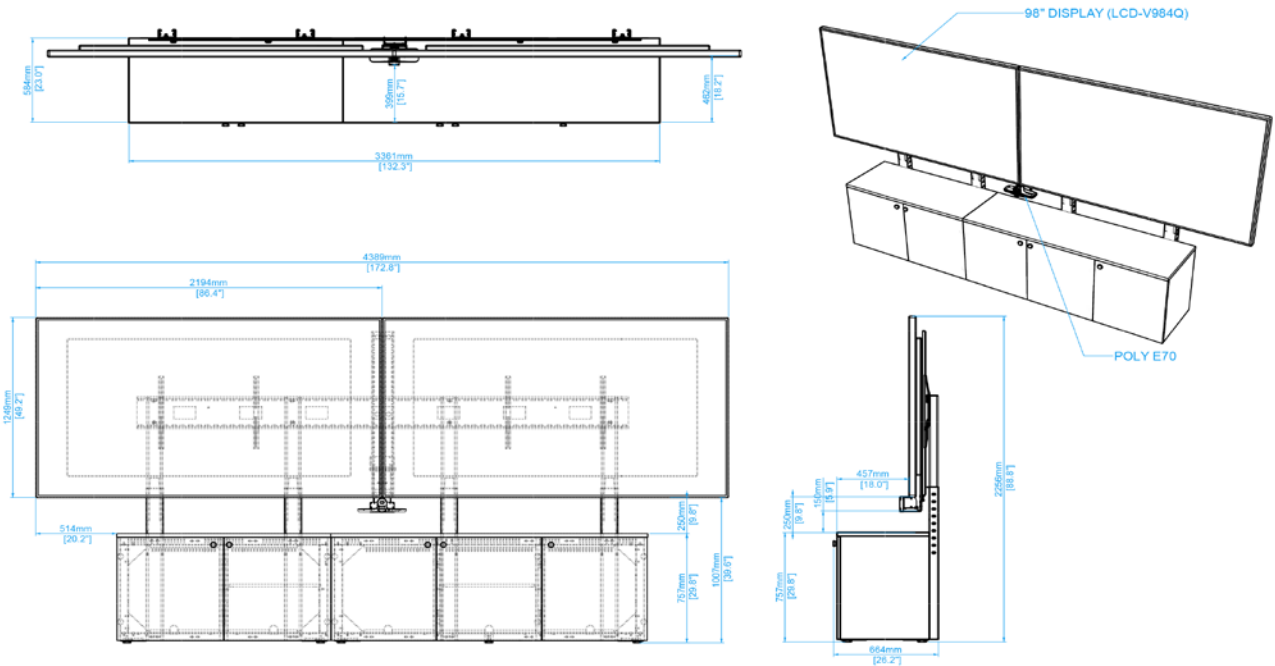

2-Bay, 3-Bay, & 5-Bay Credenzas

Standard depth, single and dual display cabinets

Avteq credenzas are made to order and perfect for conference rooms, huddle spaces and training centers. Credenzas are fully customizable and designed specifically for commercial AV use. The standard configuration is 22.95 inches deep and includes two, three, or five bays plus storage that supports all your audio visual equipment. The integrated VESA mounting system eliminates wall-mounted displays and supports a single display up to 98", dual displays up to 82", or dual extra large displays up to 86". The back of the credenza is open for maximum ventilation. Optional back covers are available.

DIMENSIONS

2-Bay Credenza

3-Bay Credenza

DIMENSIONS CONT.

5-Bay Credenza

SPECIFICATIONS	
Part Number & Display Sizes: (Single) (Dual) (Dual Xtra Large)	2-Bay: (CRED2L-S, CRED2V-S) (CRED2L-D, CRED2V-D) 3-Bay: (CRED3L-S, CRED3V-S) (CRED3L-D, CRED3V-D) (CRED3L-DX, CRED3V-DX) 5-Bay: (CRED5L-S, CRED5V-S) (CRED5L-D, CRED5V-D) (CRED5L-DX, CRED5V-DX)
Finishes: L = Laminate V = Veneer	
Display Sizes	Single: (45-98 inches) Dual: (45-82 inches) Dual Xtra Large: 86 inch
Dimensions (HxWxD)	
2-Bay	52.6 x 30 x 25.4 Inches (1336 x 762 x 645 mm)
3-Bay	79 x 30 x 25.4 Inches (2007 x 762 x 645 mm)
5-Bay	132 x 30 x 25.4 Inches (3353 x 762 x 645 mm)
Cabinet	22.5 x 24 x 22 Inches (572 x 610 x 559 mm)
Rack (D)	17 Inches
Rack Space	10 RU
UM-1 Single Display (min-max width)	Min: 27.1 Inches (688 mm) Max: 42.2 Inches (1072 mm)
UM-2 Dual Display (min-max width)	Min: 57 Inches (1448 mm) Max: 93.7 Inches (2380 mm)