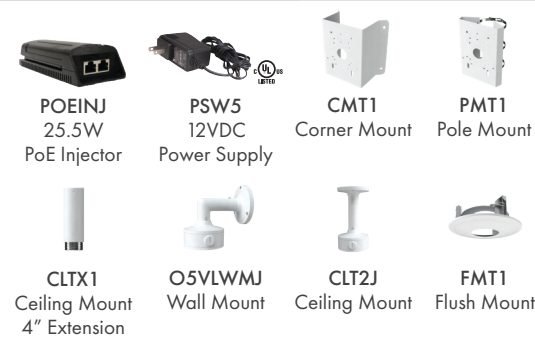

Optional Accessories

Cameras Interfaces

ONVIF is a trademark of Onvif, Inc. Chrome and Firefox use Java which requires an initial internet connection. Apple and the Apple logo are trademarks of Apple Inc., registered in the U.S. and other countries. App Store is a service mark of Apple Inc. Android, Google Play and the Google Play logo are trademarks of Google Inc. Speco Technologies is constantly developing and improving products. We reserve the right to modify product design and specifications without notice and without incurring any obligation. Spec Rev. 7/20/23

Apps available from the following:

ONVIF® 800-645-5516 • Fax: 631-957-9142 or 631-957-3880 • specotech.com

speco technologies®