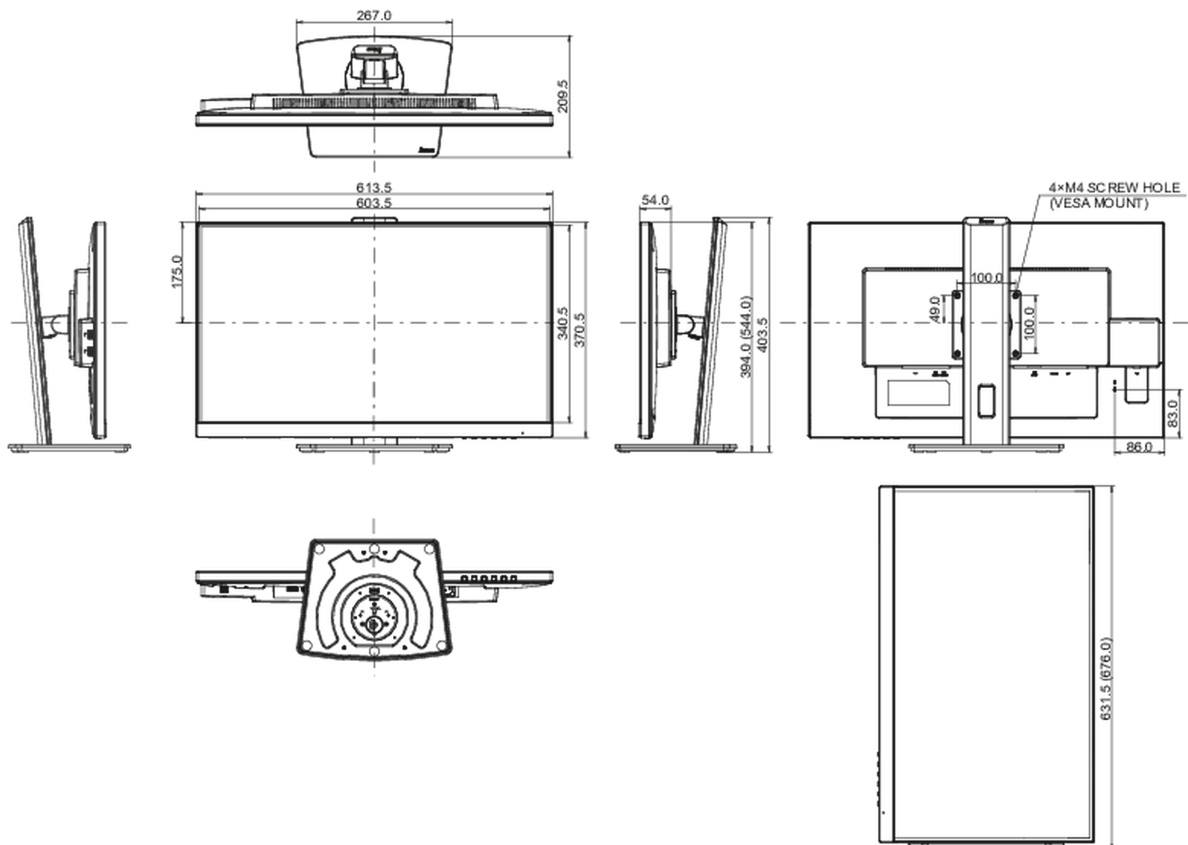

04 MECHANICAL

Display position adjustments	height, swivel, tilt, pivot (rotation both sides)
Height adjustment	150mm
Rotation (PIVOT function)	90°
Swivel stand	90°; 45° left; 45° right
Tilt angle	23° up; 5° down
VESA mounting	100 x 100mm

08 DIMENSIONS / WEIGHT

Product dimensions W x H x D	613.5 x 394 (544) x 209.5mm
Weight (without box)	6.7kg
EAN code	4948570121656

All trademarks and registered trademarks acknowledged. E & O E. Specification subject to change without notice. All LCD's comply with ISO-9241-307:2008 in connection with pixel defects.